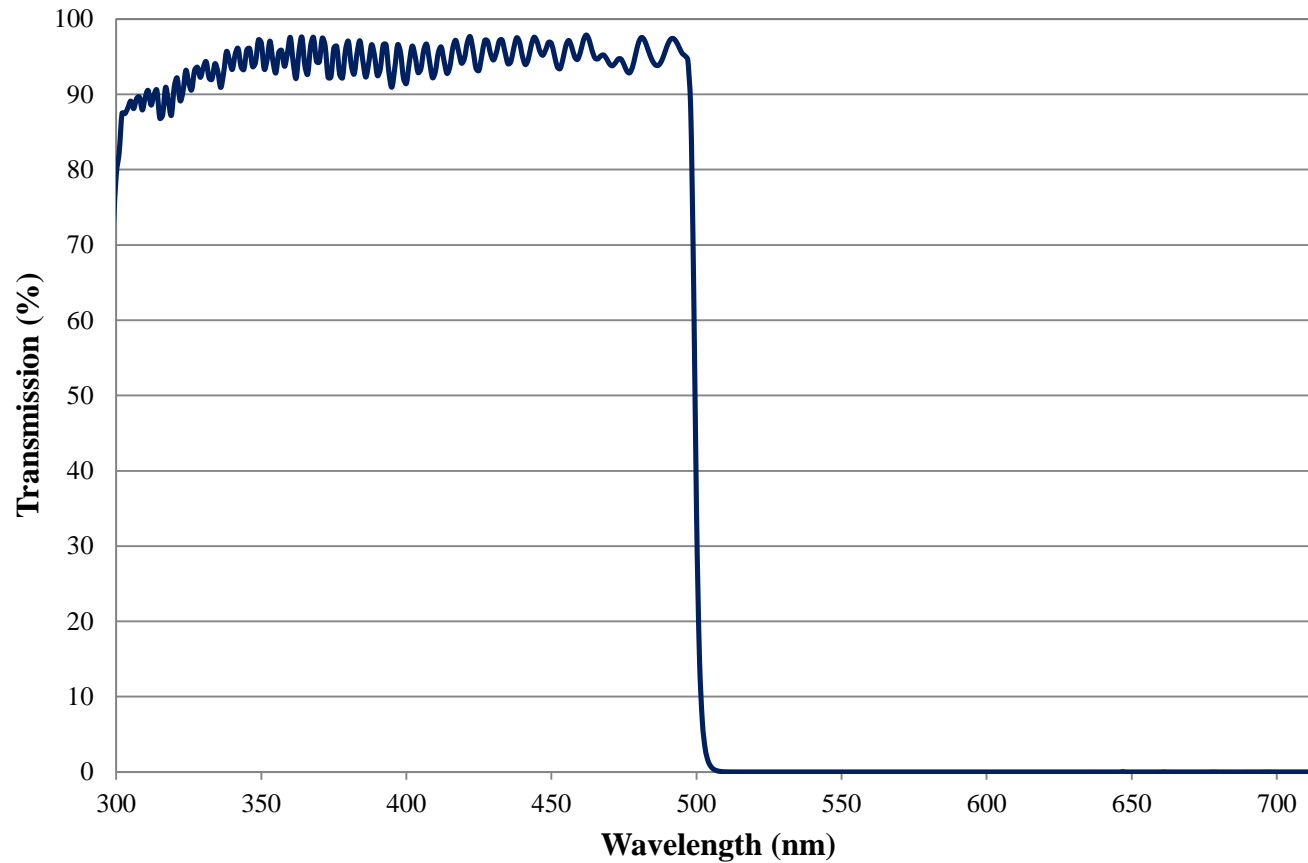

Coating Curve

Edmund Optics Inc.
USA | Asia | Europe

COATING CURVE

500nm Techspec® Shortpass Filter: OD >4.0 Coating Performance FOR REFERENCE ONLY

Coating Curve

Edmund Optics Inc.
USA | Asia | Europe

500nm Techspec® Shortpass Filter: OD >4.0 Coating Performance FOR REFERENCE ONLY

COATING CURVE