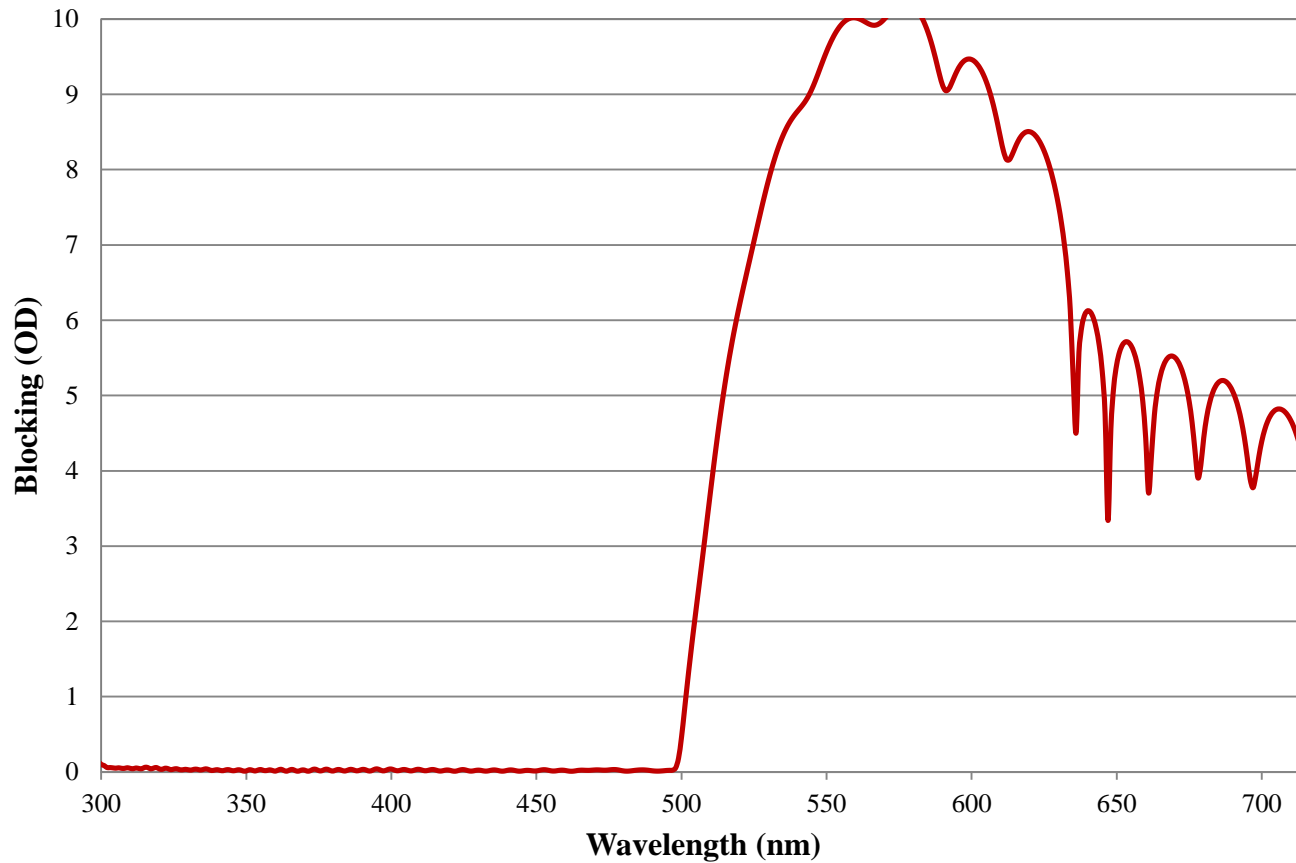

Coating Curve

Edmund Optics Inc.
USA | Asia | Europe

COATING CURVE

500nm Techspec® Shortpass Filter: OD >4.0 Coating Performance FOR REFERENCE ONLY

Coating Curve

Edmund Optics Inc.
USA | Asia | Europe

500nm Techspec® Shortpass Filter: OD >4.0 Coating Performance FOR REFERENCE ONLY

COATING CURVE