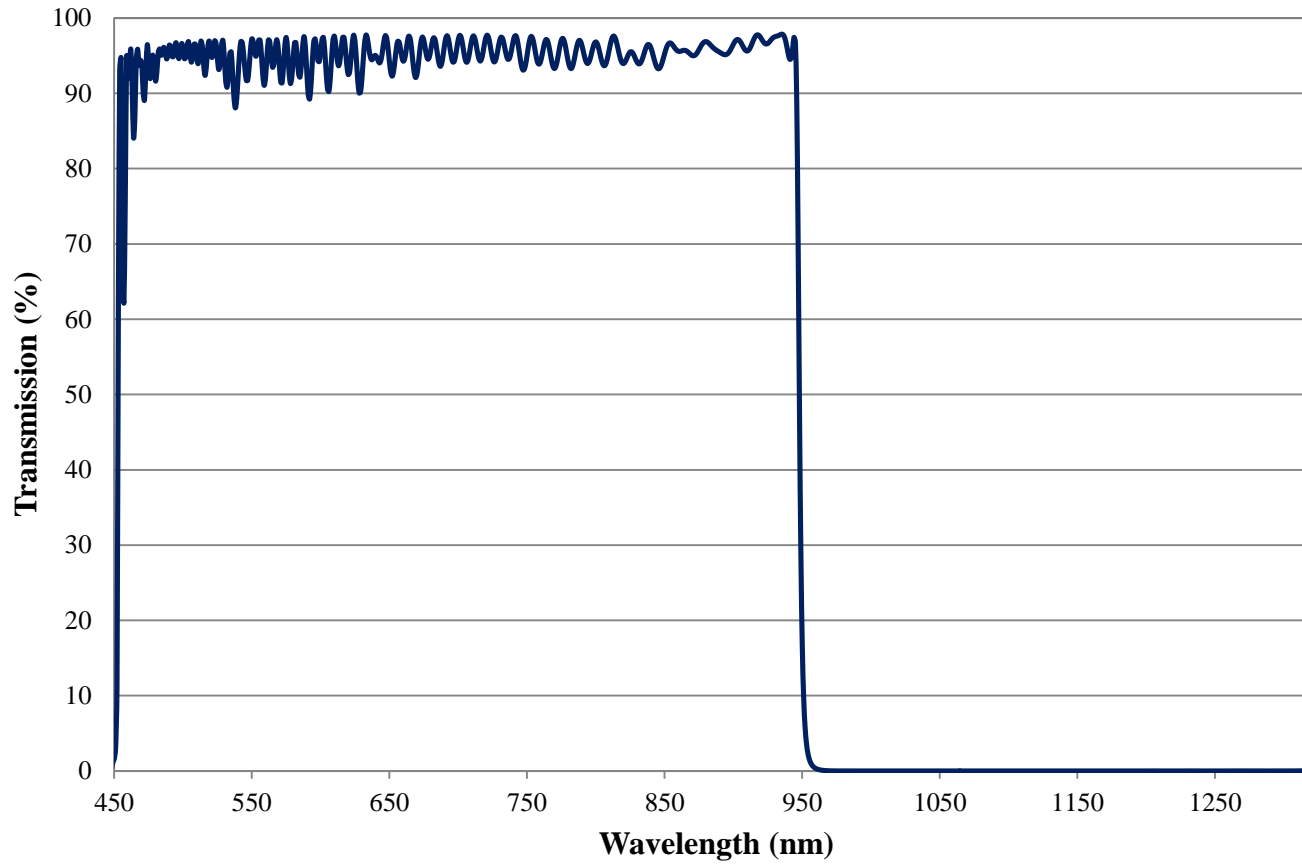

Coating Curve

Edmund Optics Inc.
USA | Asia | Europe

950nm Techspec® Shortpass Filter: OD >4.0 Coating Performance FOR REFERENCE ONLY

COATING CURVE

Coating Curve

Edmund Optics Inc.
USA | Asia | Europe

950nm Techspec® Shortpass Filter: OD >4.0 Coating Performance FOR REFERENCE ONLY

COATING CURVE