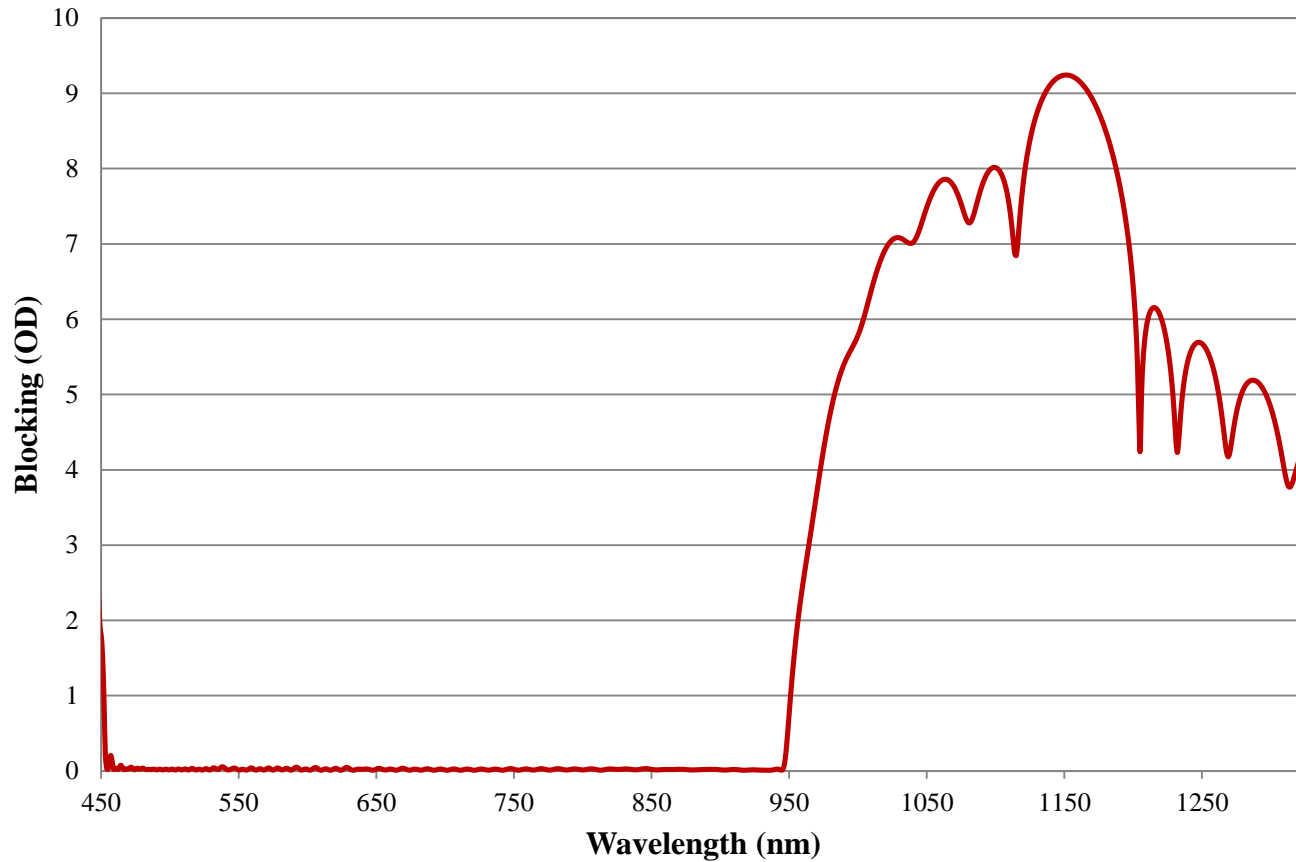

Coating Curve

Edmund Optics Inc.
USA | Asia | Europe

950nm Techspec® Shortpass Filter: OD >4.0 Coating Performance FOR REFERENCE ONLY

COATING CURVE

Coating Curve

Edmund Optics Inc.
USA | Asia | Europe

950nm Techspec® Shortpass Filter: OD >4.0 Coating Performance FOR REFERENCE ONLY

COATING CURVE