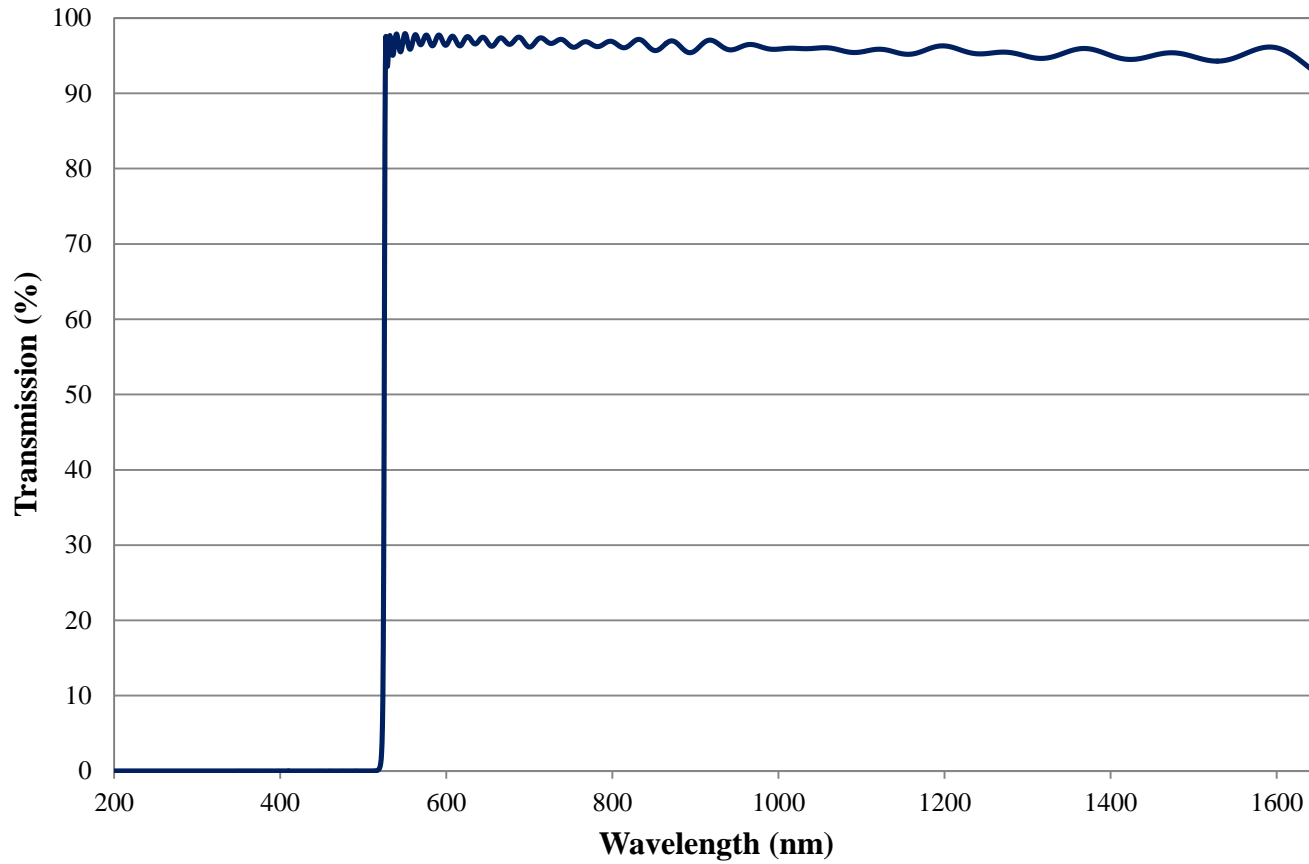

## 525nm High Performance Longpass Filter, OD >4.0 Coating Performance FOR REFERENCE ONLY