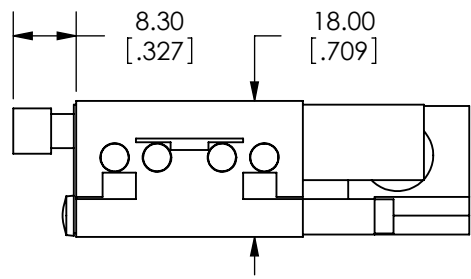

SPECIFICATIONS SUBJECT TO CHANGE WITHOUT NOTICE
 DIMENSIONS ARE FOR REFERENCE ONLY
 DIMENSIONS ARE IN mm [INCHES]

 Edmund Optics			
TITLE	30mm, SIDE DRIVE, METRIC STAGE		
DWG NO	66392	SHEET 1 OF 2	REV 000

SPECIFICATIONS SUBJECT TO CHANGE WITHOUT NOTICE
 DIMENSIONS ARE FOR REFERENCE ONLY
 DIMENSIONS ARE IN mm [INCHES]

 Edmund Optics			
TITLE	30mm, SIDE DRIVE, METRIC STAGE		
DWG NO	66392	SHEET 2 OF 2	REV 000

Enable 3D View