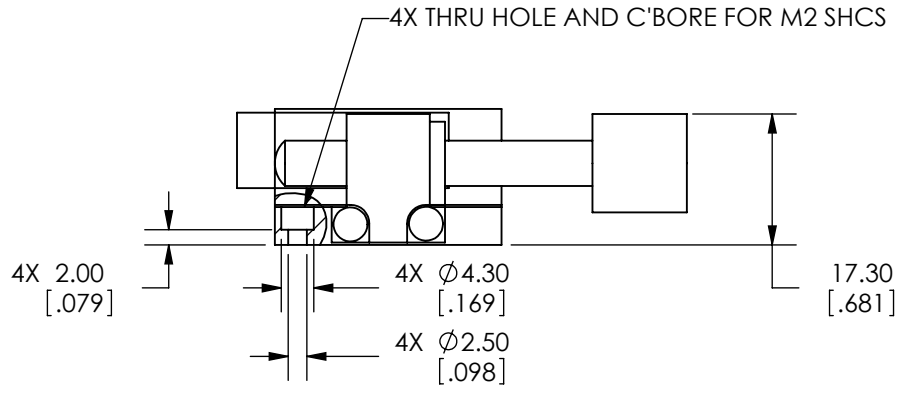

SPECIFICATIONS SUBJECT TO CHANGE WITHOUT NOTICE
 DIMENSIONS ARE FOR REFERENCE ONLY
 DIMENSIONS ARE IN mm [INCHES]

 Edmund Optics			
TITLE	30mm, SIDE DRIVE, METRIC STAGE		
DWG NO	66392	SHEET 1 OF 2	REV 000

SPECIFICATIONS SUBJECT TO CHANGE WITHOUT NOTICE
 DIMENSIONS ARE FOR REFERENCE ONLY
 DIMENSIONS ARE IN mm [INCHES]

 Edmund Optics			
TITLE	30mm, SIDE DRIVE, METRIC STAGE		
DWG NO	66392	SHEET 2 OF 2	REV 000