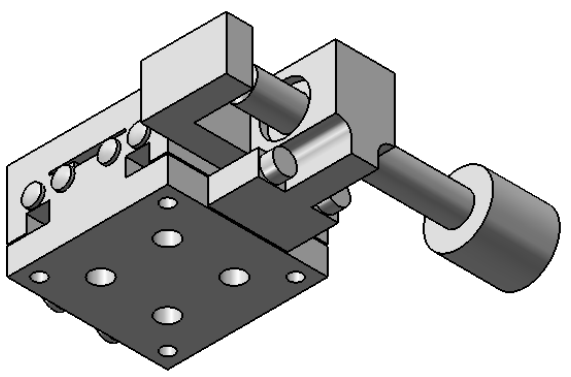

SPECIFICATIONS SUBJECT TO CHANGE WITHOUT NOTICE
 DIMENSIONS ARE FOR REFERENCE ONLY
 DIMENSIONS ARE IN mm [INCHES]

 Edmund Optics			
TITLE	30mm, SIDE DRIVE, METRIC STAGE		
DWG NO	66392	SHEET 1 OF 2	REV 000

SPECIFICATIONS SUBJECT TO CHANGE WITHOUT NOTICE
 DIMENSIONS ARE FOR REFERENCE ONLY
 DIMENSIONS ARE IN mm [INCHES]

 Edmund Optics			
TITLE	30mm, SIDE DRIVE, METRIC STAGE		
DWG NO	66392	SHEET 2 OF 2	REV 000

Enable 3D View