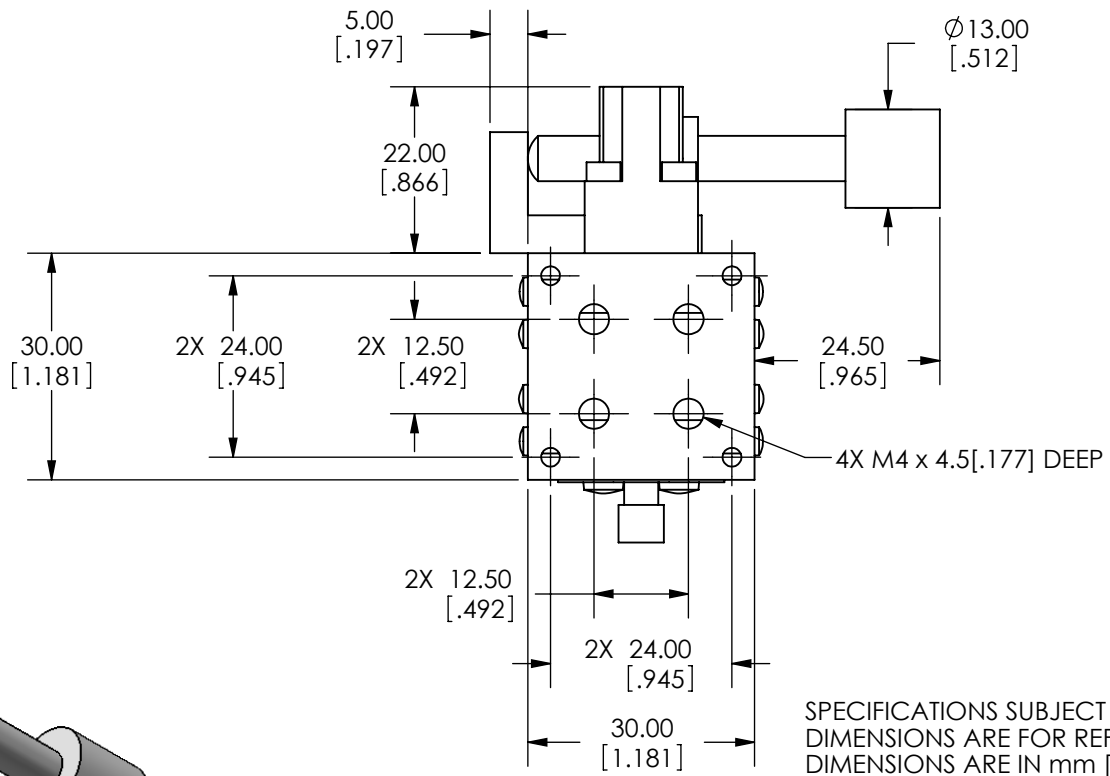

SPECIFICATIONS SUBJECT TO CHANGE WITHOUT NOTICE
 DIMENSIONS ARE FOR REFERENCE ONLY
 DIMENSIONS ARE IN mm [INCHES]

 Edmund Optics			
TITLE	30mm, SIDE DRIVE, METRIC STAGE		
DWG NO	66392	SHEET 1 OF 2	REV 000

SPECIFICATIONS SUBJECT TO CHANGE WITHOUT NOTICE
 DIMENSIONS ARE FOR REFERENCE ONLY
 DIMENSIONS ARE IN mm [INCHES]

 Edmund Optics			
TITLE	30mm, SIDE DRIVE, METRIC STAGE		
DWG NO	66392	SHEET 2 OF 2	REV 000

Enable 3D View