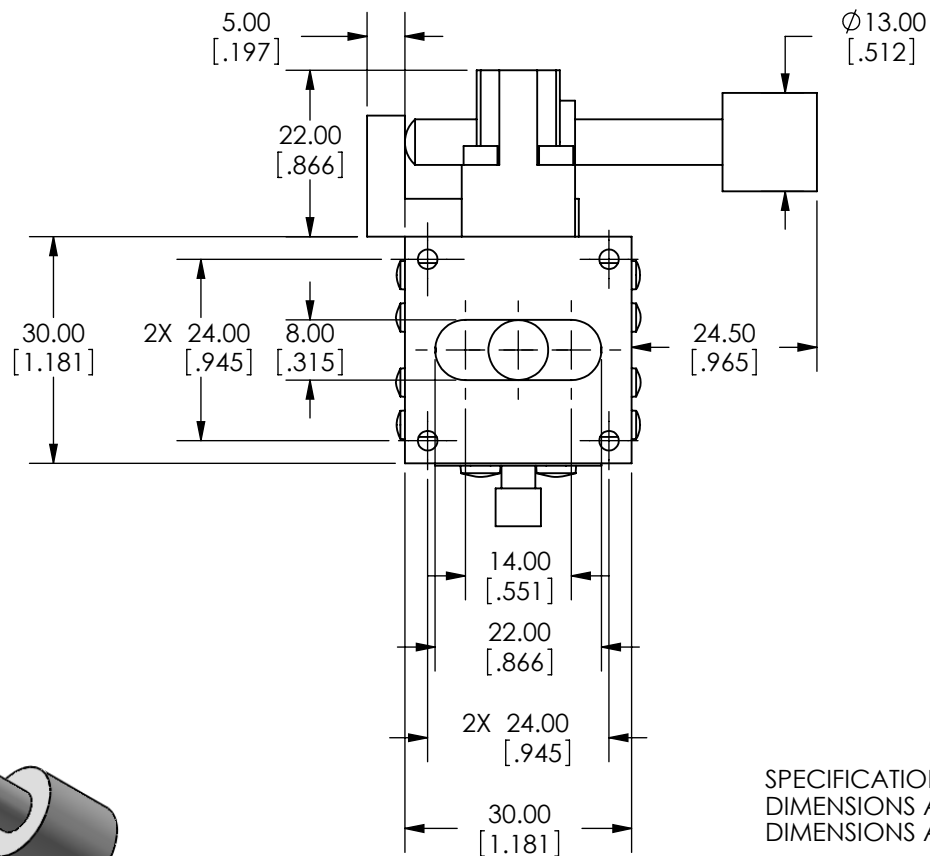

SPECIFICATIONS SUBJECT TO CHANGE WITHOUT NOTICE
 DIMENSIONS ARE FOR REFERENCE ONLY
 DIMENSIONS ARE IN mm [INCHES]

Edmund Optics

TITLE	30mm, SIDE DRIVE, TH, ENGLISH, STAGE		
DWG NO	66396	SHEET 1 OF 2	REV 000

SPECIFICATIONS SUBJECT TO CHANGE WITHOUT NOTICE
 DIMENSIONS ARE FOR REFERENCE ONLY
 DIMENSIONS ARE IN mm [INCHES]

Edmund Optics

TITLE	30mm, SIDE DRIVE, TH, ENGLISH, STAGE		
DWG NO	66396	SHEET 2 OF 2	REV 000

Enable 3D View