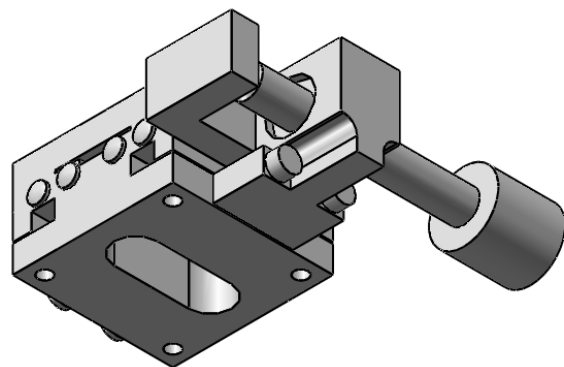

SPECIFICATIONS SUBJECT TO CHANGE WITHOUT NOTICE
 DIMENSIONS ARE FOR REFERENCE ONLY
 DIMENSIONS ARE IN mm [INCHES]

Edmund Optics

TITLE	30mm, SIDE DRIVE, TH, ENGLISH, STAGE		
DWG NO	66396	SHEET 1 OF 2	REV 000

SPECIFICATIONS SUBJECT TO CHANGE WITHOUT NOTICE
 DIMENSIONS ARE FOR REFERENCE ONLY
 DIMENSIONS ARE IN mm [INCHES]

Edmund Optics

TITLE	30mm, SIDE DRIVE, TH, ENGLISH, STAGE		
DWG NO	66396	SHEET 2 OF 2	REV 000

Enable 3D View