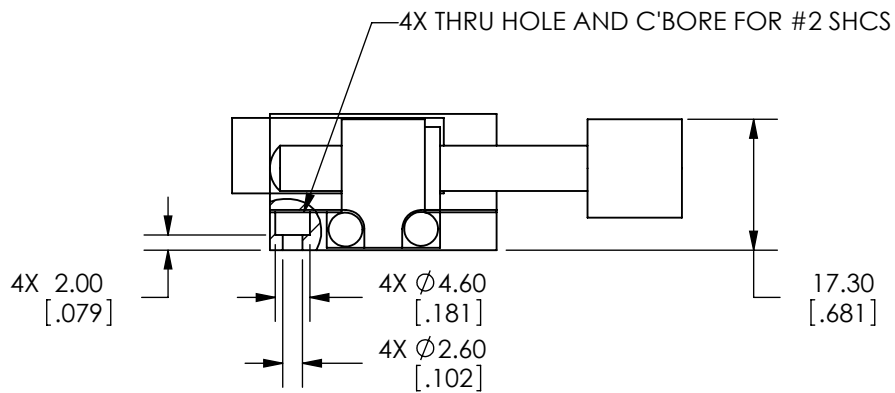

SPECIFICATIONS SUBJECT TO CHANGE WITHOUT NOTICE
 DIMENSIONS ARE FOR REFERENCE ONLY
 DIMENSIONS ARE IN mm [INCHES]

Edmund Optics

TITLE	30mm, SIDE DRIVE, TH, ENGLISH, STAGE		
DWG NO	66396	SHEET 1 OF 2	REV 000

SPECIFICATIONS SUBJECT TO CHANGE WITHOUT NOTICE
 DIMENSIONS ARE FOR REFERENCE ONLY
 DIMENSIONS ARE IN mm [INCHES]

Edmund Optics

TITLE	30mm, SIDE DRIVE, TH, ENGLISH, STAGE		
DWG NO	66396	SHEET 2 OF 2	REV 000