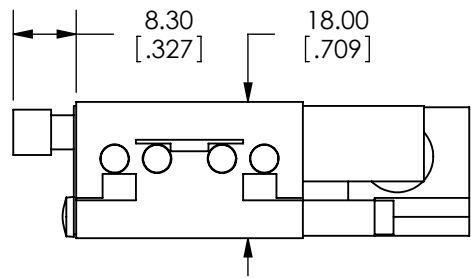

SPECIFICATIONS SUBJECT TO CHANGE WITHOUT NOTICE
 DIMENSIONS ARE FOR REFERENCE ONLY
 DIMENSIONS ARE IN mm [INCHES]

Edmund Optics

TITLE	30mm, SIDE DRIVE, TH, ENGLISH, STAGE		
DWG NO	66396	SHEET 1 OF 2	REV 000

SPECIFICATIONS SUBJECT TO CHANGE WITHOUT NOTICE
 DIMENSIONS ARE FOR REFERENCE ONLY
 DIMENSIONS ARE IN mm [INCHES]

Edmund Optics

TITLE	30mm, SIDE DRIVE, TH, ENGLISH, STAGE		
DWG NO	66396	SHEET 2 OF 2	REV 000

Enable 3D View