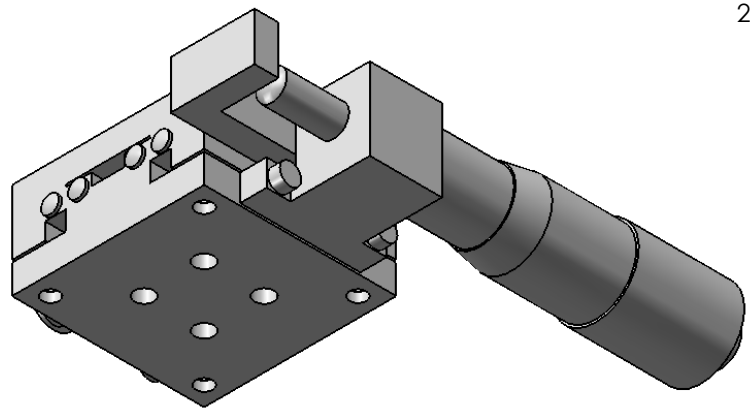

SPECIFICATIONS SUBJECT TO CHANGE
 WITHOUT NOTICE
 DIMENSIONS ARE FOR REFERENCE ONLY
 DIMENSIONS ARE IN mm [INCHES]

 Edmund Optics	
TITLE	40mm SIDE DRIVE, METRIC EXTENDED MIC STAGE
DWG NO	66413
SHEET 1 OF 2	REV 000

SPECIFICATIONS SUBJECT TO CHANGE
 WITHOUT NOTICE
 DIMENSIONS ARE FOR REFERENCE ONLY
 DIMENSIONS ARE IN mm [INCHES]

 Edmund Optics	
TITLE	40mm SIDE DRIVE, METRIC EXTENDED MIC STAGE
DWG NO	66413
SHEET 2 OF 2	REV 000

Enable 3D View