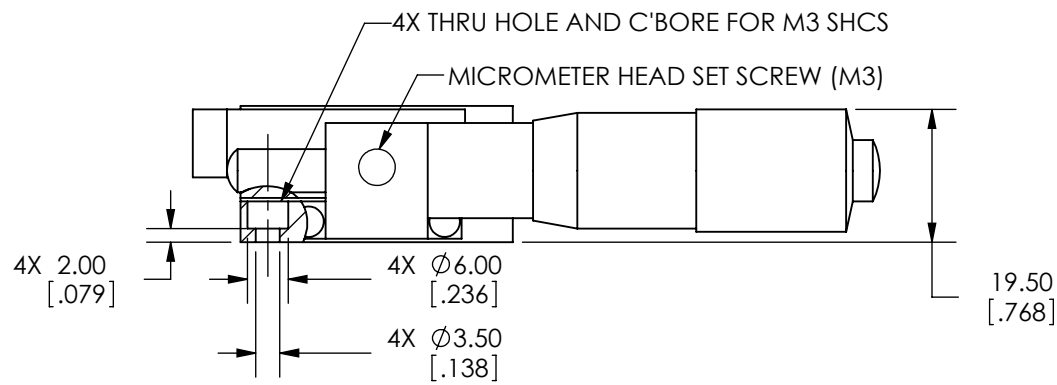

SPECIFICATIONS SUBJECT TO CHANGE
 WITHOUT NOTICE
 DIMENSIONS ARE FOR REFERENCE ONLY
 DIMENSIONS ARE IN mm [INCHES]

 Edmund Optics	
TITLE	40mm SIDE DRIVE, METRIC EXTENDED MIC STAGE
DWG NO	66413
SHEET 1 OF 2	REV 000

SPECIFICATIONS SUBJECT TO CHANGE
 WITHOUT NOTICE
 DIMENSIONS ARE FOR REFERENCE ONLY
 DIMENSIONS ARE IN mm [INCHES]

 Edmund Optics	
TITLE	40mm SIDE DRIVE, METRIC EXTENDED MIC STAGE
DWG NO	66413
SHEET 2 OF 2	REV 000