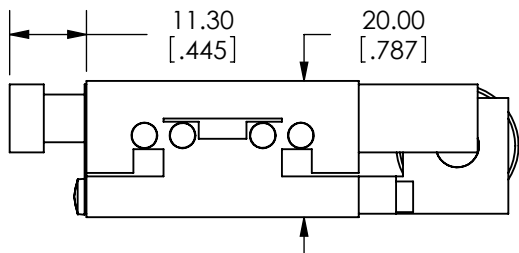

SPECIFICATIONS SUBJECT TO CHANGE
 WITHOUT NOTICE
 DIMENSIONS ARE FOR REFERENCE ONLY
 DIMENSIONS ARE IN mm [INCHES]

 Edmund Optics	
TITLE	40mm SIDE DRIVE, METRIC EXTENDED MIC STAGE
DWG NO	66413
SHEET 1 OF 2	REV 000

SPECIFICATIONS SUBJECT TO CHANGE
 WITHOUT NOTICE
 DIMENSIONS ARE FOR REFERENCE ONLY
 DIMENSIONS ARE IN mm [INCHES]

 Edmund Optics	
TITLE	40mm SIDE DRIVE, METRIC EXTENDED MIC STAGE
DWG NO	66413
SHEET 2 OF 2	REV 000

Enable 3D View