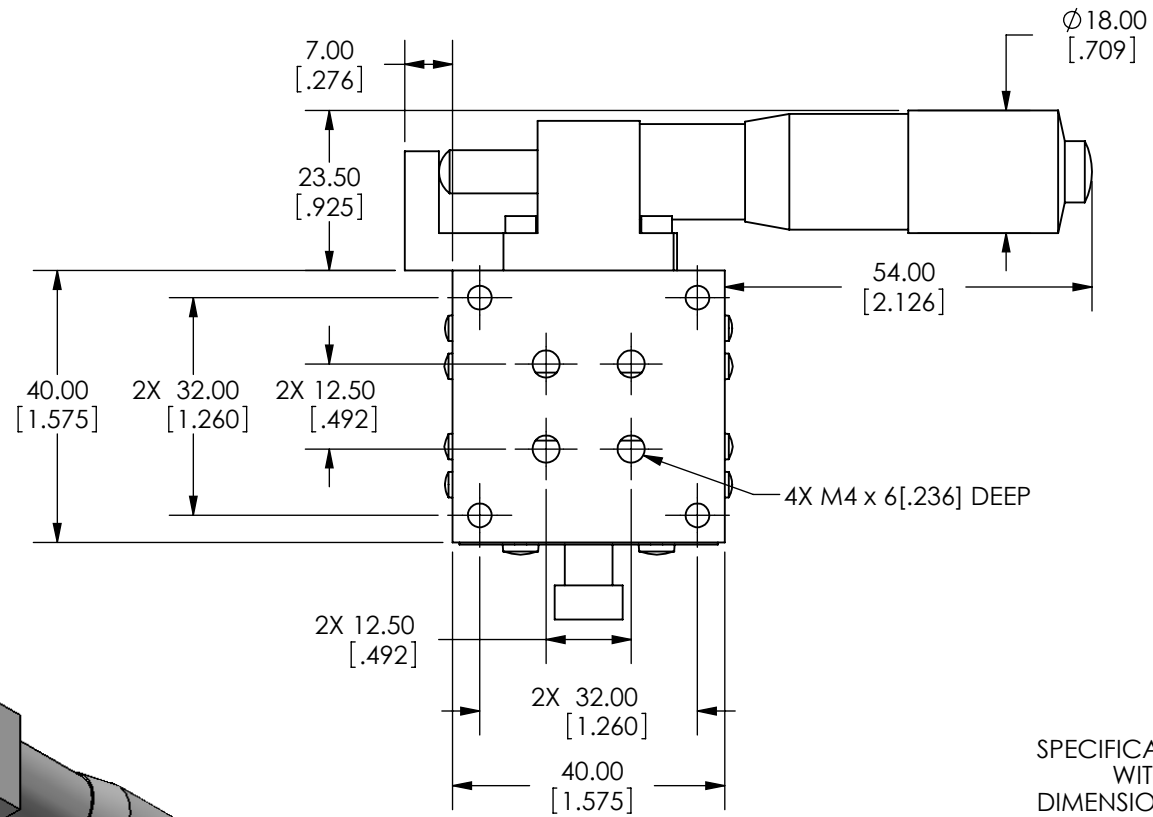

SPECIFICATIONS SUBJECT TO CHANGE
 WITHOUT NOTICE
 DIMENSIONS ARE FOR REFERENCE ONLY
 DIMENSIONS ARE IN mm [INCHES]

 Edmund Optics	
TITLE	40mm SIDE DRIVE, METRIC EXTENDED MIC STAGE
DWG NO	66413
SHEET 1 OF 2	REV 000

SPECIFICATIONS SUBJECT TO CHANGE
 WITHOUT NOTICE
 DIMENSIONS ARE FOR REFERENCE ONLY
 DIMENSIONS ARE IN mm [INCHES]

 Edmund Optics	
TITLE	40mm SIDE DRIVE, METRIC EXTENDED MIC STAGE
DWG NO	66413
SHEET 2 OF 2	REV 000

Enable 3D View