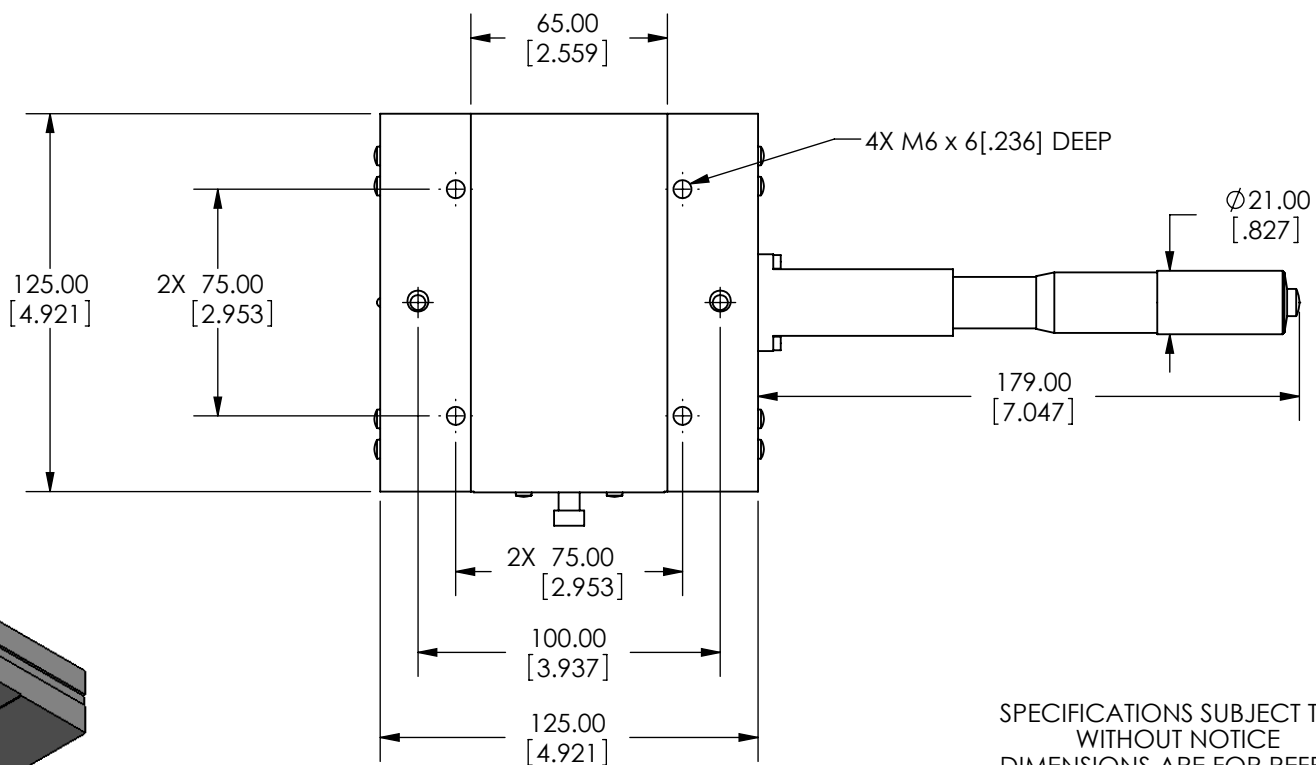

SPECIFICATIONS SUBJECT TO CHANGE
 WITHOUT NOTICE
 DIMENSIONS ARE FOR REFERENCE ONLY
 DIMENSIONS ARE IN mm [INCHES]

 Edmund Optics				
TITLE	125mm CENTER DRIVE, METRIC EXTENDED MIC STAGE			
DWG NO	66458	SHEET 1 OF 2	REV	000

SPECIFICATIONS SUBJECT TO CHANGE
 WITHOUT NOTICE
 DIMENSIONS ARE FOR REFERENCE ONLY
 DIMENSIONS ARE IN mm [INCHES]

Edmund Optics

TITLE	125mm CENTER DRIVE, METRIC EXTENDED MIC STAGE		
DWG NO	66458	SHEET 2 OF 2	REV 000

Enable 3D View