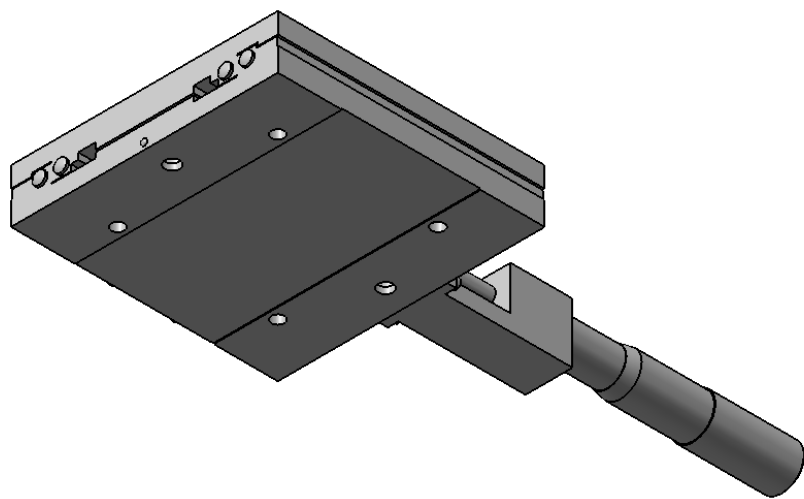

SPECIFICATIONS SUBJECT TO CHANGE
 WITHOUT NOTICE
 DIMENSIONS ARE FOR REFERENCE ONLY
 DIMENSIONS ARE IN mm [INCHES]

 Edmund Optics				
TITLE	125mm CENTER DRIVE, METRIC EXTENDED MIC STAGE			
DWG NO	66458	SHEET 1 OF 2	REV	000

SPECIFICATIONS SUBJECT TO CHANGE
 WITHOUT NOTICE
 DIMENSIONS ARE FOR REFERENCE ONLY
 DIMENSIONS ARE IN mm [INCHES]

Edmund Optics

TITLE	125mm CENTER DRIVE, METRIC EXTENDED MIC STAGE		
DWG NO	66458	SHEET 2 OF 2	REV 000

Enable 3D View