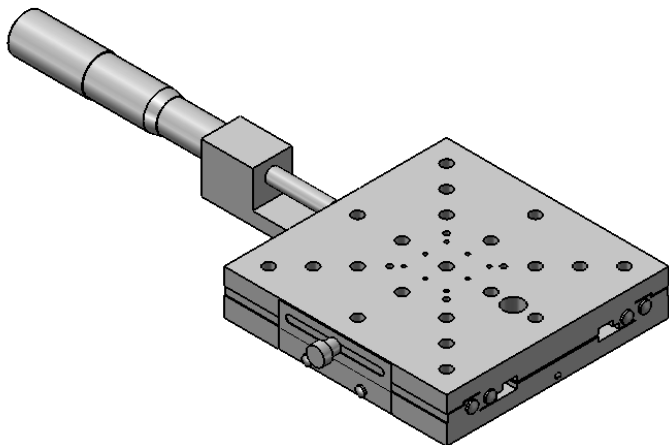

SPECIFICATIONS SUBJECT TO CHANGE
 WITHOUT NOTICE
 DIMENSIONS ARE FOR REFERENCE ONLY
 DIMENSIONS ARE IN mm [INCHES]

 Edmund Optics				
TITLE	125mm CENTER DRIVE, METRIC EXTENDED MIC STAGE			
DWG NO	66458	SHEET 1 OF 2	REV	000

SPECIFICATIONS SUBJECT TO CHANGE
 WITHOUT NOTICE
 DIMENSIONS ARE FOR REFERENCE ONLY
 DIMENSIONS ARE IN mm [INCHES]

Edmund Optics

TITLE	125mm CENTER DRIVE, METRIC EXTENDED MIC STAGE		
DWG NO	66458	SHEET 2 OF 2	REV 000

Enable 3D View