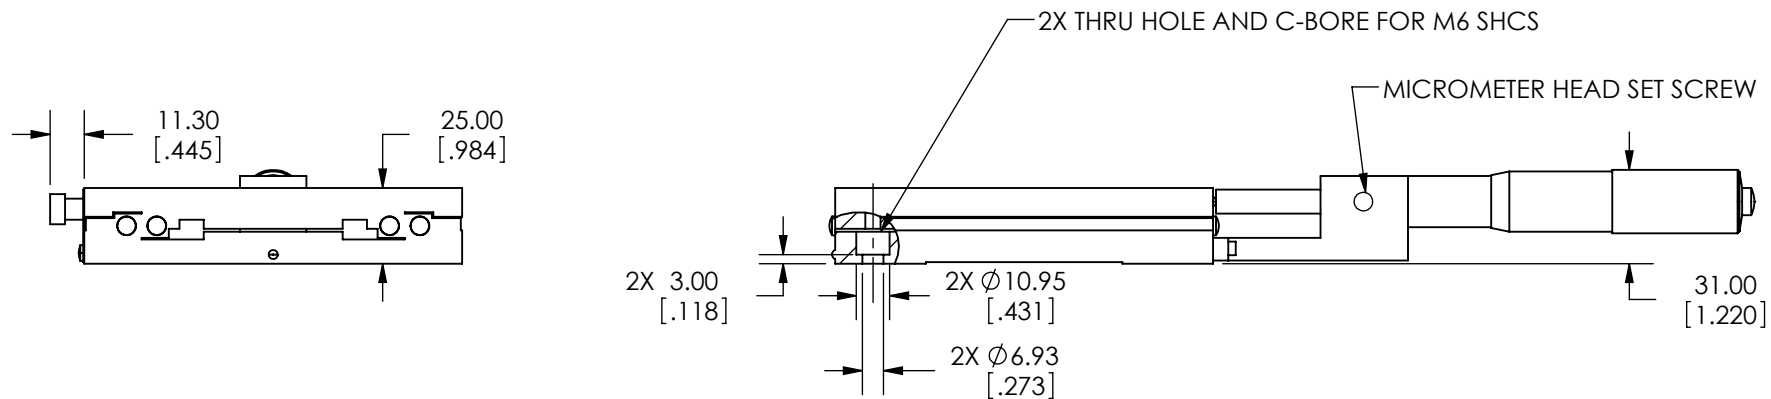

SPECIFICATIONS SUBJECT TO CHANGE
 WITHOUT NOTICE
 DIMENSIONS ARE FOR REFERENCE ONLY
 DIMENSIONS ARE IN mm [INCHES]

 Edmund Optics				
TITLE	125mm CENTER DRIVE, METRIC EXTENDED MIC STAGE			
DWG NO	66458	SHEET 1 OF 2	REV	000

SPECIFICATIONS SUBJECT TO CHANGE
 WITHOUT NOTICE
 DIMENSIONS ARE FOR REFERENCE ONLY
 DIMENSIONS ARE IN mm [INCHES]

Edmund Optics

TITLE	125mm CENTER DRIVE, METRIC EXTENDED MIC STAGE		
DWG NO	66458	SHEET 2 OF 2	REV 000