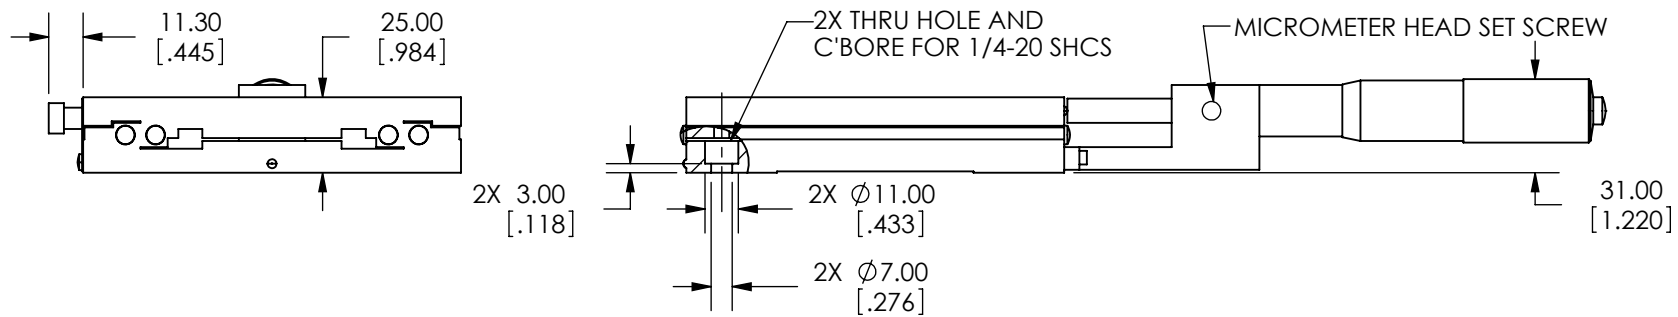

SPECIFICATIONS SUBJECT TO CHANGE
WITHOUT NOTICE
DIMENSIONS ARE FOR REFERENCE ONLY
DIMENSIONS ARE IN mm [INCHES]

 Edmund Optics			
TITLE	125mm CENTER DRIVE, TH, ENGLISH EXTENDED MIC STAGE		
DWG NO	66464	SHEET 1 OF 2	REV 000

SPECIFICATIONS SUBJECT TO CHANGE
WITHOUT NOTICE
DIMENSIONS ARE FOR REFERENCE ONLY
DIMENSIONS ARE IN mm [INCHES]

EO® Edmund Optics

TITLE	125mm CENTER DRIVE, TH, ENGLISH EXTENDED MIC STAGE		
DWG NO	66464	SHEET 2 OF 2	REV 000