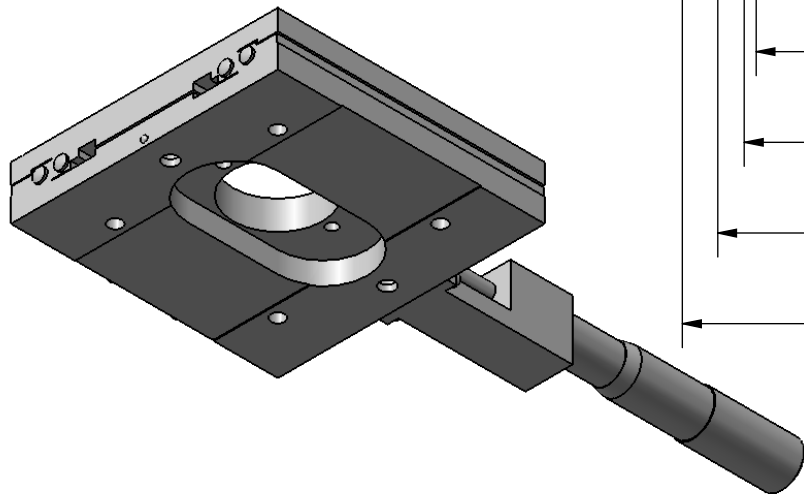

SPECIFICATIONS SUBJECT TO CHANGE
WITHOUT NOTICE
DIMENSIONS ARE FOR REFERENCE ONLY
DIMENSIONS ARE IN mm [INCHES]

 Edmund Optics			
TITLE	125mm CENTER DRIVE, TH, ENGLISH EXTENDED MIC STAGE		
DWG NO	66464	SHEET 1 OF 2	REV 000

SPECIFICATIONS SUBJECT TO CHANGE
WITHOUT NOTICE
DIMENSIONS ARE FOR REFERENCE ONLY
DIMENSIONS ARE IN mm [INCHES]

EO® Edmund Optics

TITLE	125mm CENTER DRIVE, TH, ENGLISH EXTENDED MIC STAGE		
DWG NO	66464	SHEET 2 OF 2	REV 000

Enable 3D View