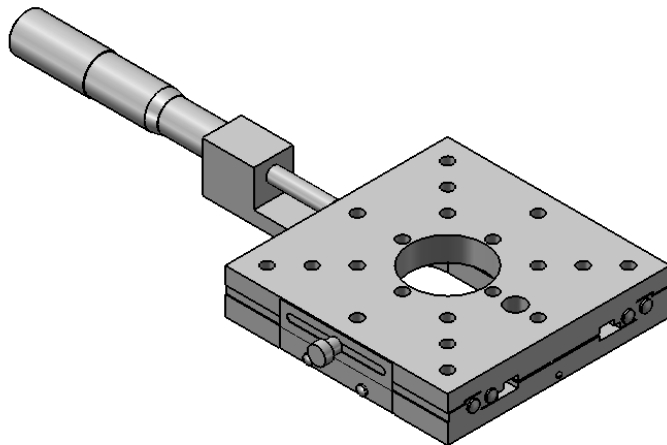

SPECIFICATIONS SUBJECT TO CHANGE
WITHOUT NOTICE
DIMENSIONS ARE FOR REFERENCE ONLY
DIMENSIONS ARE IN mm [INCHES]

 Edmund Optics			
TITLE	125mm CENTER DRIVE, TH, ENGLISH EXTENDED MIC STAGE		
DWG NO	66464	SHEET 1 OF 2	REV 000

SPECIFICATIONS SUBJECT TO CHANGE
WITHOUT NOTICE
DIMENSIONS ARE FOR REFERENCE ONLY
DIMENSIONS ARE IN mm [INCHES]

EO® Edmund Optics

TITLE	125mm CENTER DRIVE, TH, ENGLISH EXTENDED MIC STAGE		
DWG NO	66464	SHEET 2 OF 2	REV 000

Enable 3D View