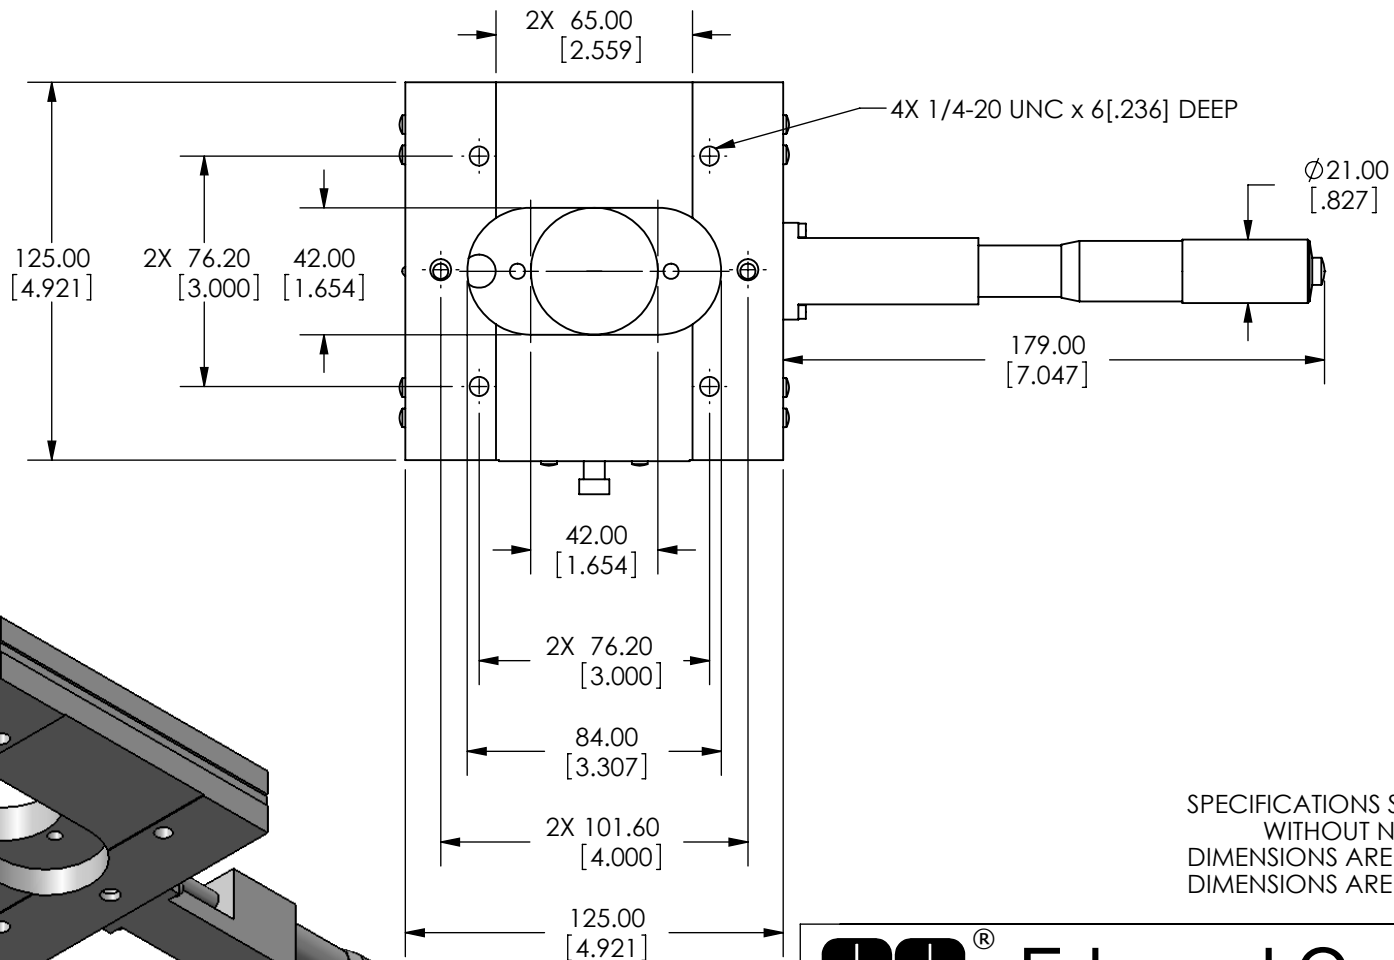

SPECIFICATIONS SUBJECT TO CHANGE
WITHOUT NOTICE
DIMENSIONS ARE FOR REFERENCE ONLY
DIMENSIONS ARE IN mm [INCHES]

 Edmund Optics			
TITLE	125mm CENTER DRIVE, TH, ENGLISH EXTENDED MIC STAGE		
DWG NO	66464	SHEET 1 OF 2	REV 000

SPECIFICATIONS SUBJECT TO CHANGE
WITHOUT NOTICE
DIMENSIONS ARE FOR REFERENCE ONLY
DIMENSIONS ARE IN mm [INCHES]

EO® Edmund Optics

TITLE	125mm CENTER DRIVE, TH, ENGLISH EXTENDED MIC STAGE		
DWG NO	66464	SHEET 2 OF 2	REV 000

Enable 3D View