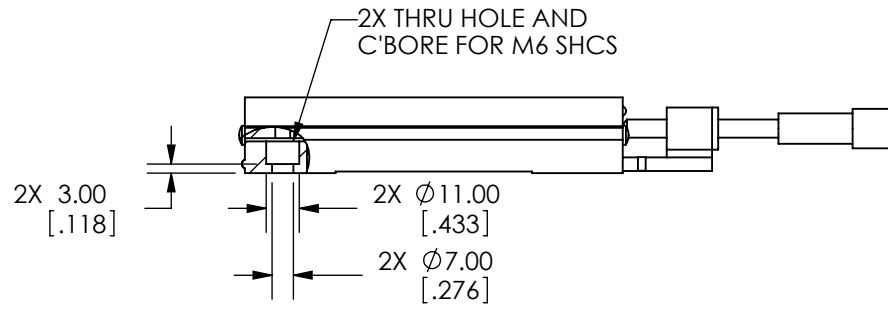

SPECIFICATIONS SUBJECT TO CHANGE  
WITHOUT NOTICE  
DIMENSIONS ARE FOR REFERENCE ONLY  
DIMENSIONS ARE IN mm [INCHES]

**EO**® Edmund Optics

TITLE	125mm, CENTER DRIVE, TH, METRIC STAGE		
DWG NO	66468	SHEET 1 OF 2	REV 000

SPECIFICATIONS SUBJECT TO CHANGE  
WITHOUT NOTICE  
DIMENSIONS ARE FOR REFERENCE ONLY  
DIMENSIONS ARE IN mm [INCHES]

 <b>Edmund Optics</b>	
TITLE	125mm, CENTER DRIVE, TH, METRIC STAGE
DWG NO	66468
SHEET 2 OF 2	REV 000

Enable 3D View