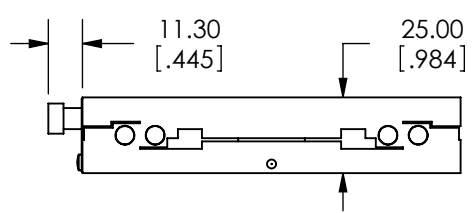

SPECIFICATIONS SUBJECT TO CHANGE  
WITHOUT NOTICE  
DIMENSIONS ARE FOR REFERENCE ONLY  
DIMENSIONS ARE IN mm [INCHES]

**EO**® Edmund Optics

TITLE	125mm, CENTER DRIVE, TH, METRIC STAGE		
DWG NO	66468	SHEET 1 OF 2	REV 000

SPECIFICATIONS SUBJECT TO CHANGE  
WITHOUT NOTICE  
DIMENSIONS ARE FOR REFERENCE ONLY  
DIMENSIONS ARE IN mm [INCHES]

 <b>Edmund Optics</b>	
TITLE	125mm, CENTER DRIVE, TH, METRIC STAGE
DWG NO	66468
SHEET 2 OF 2	REV 000