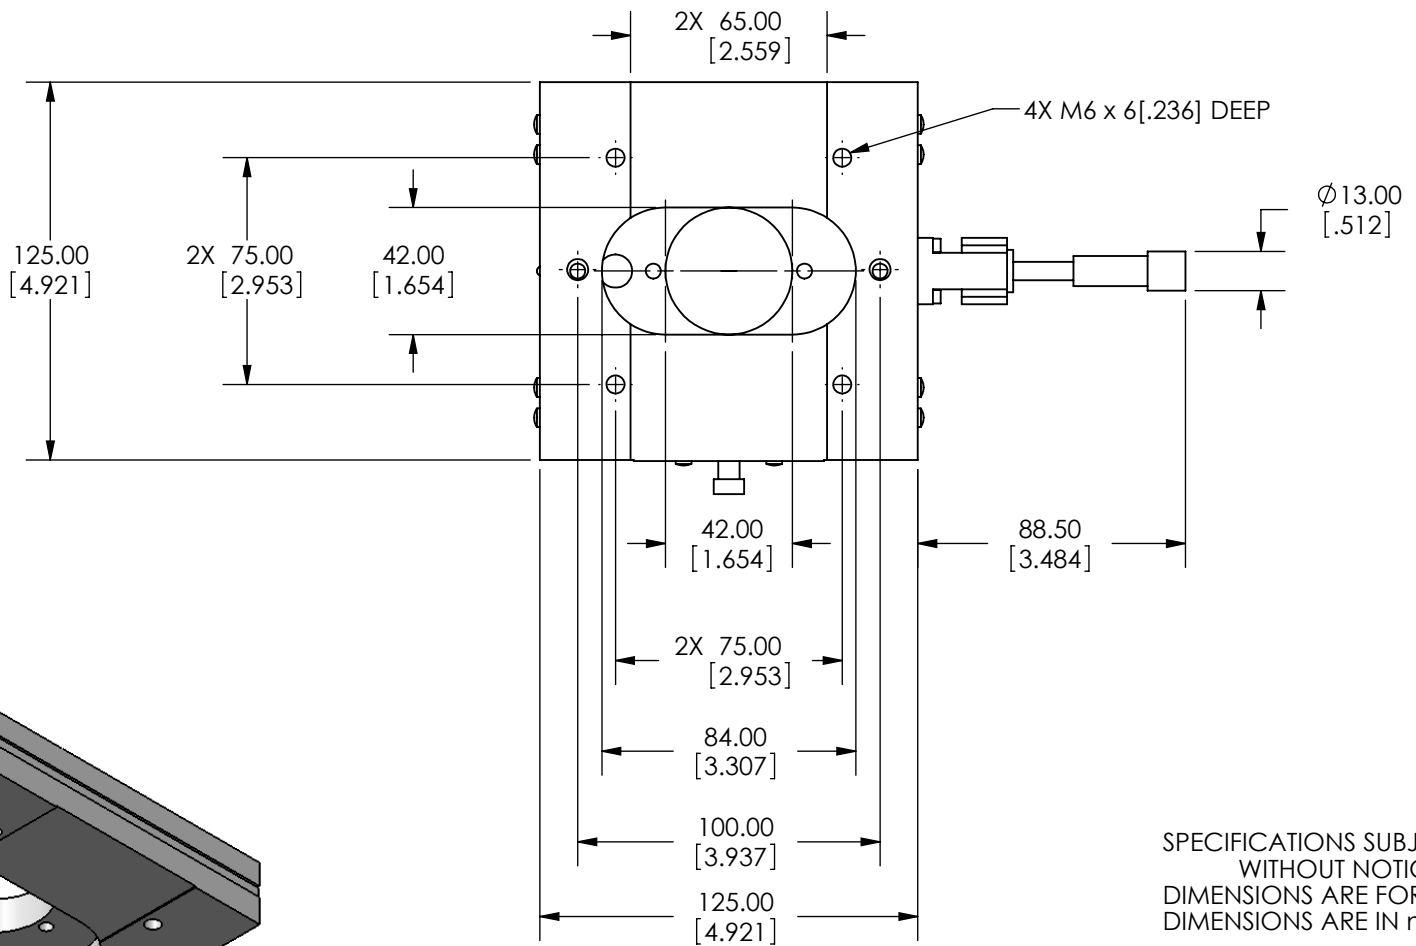

SPECIFICATIONS SUBJECT TO CHANGE  
WITHOUT NOTICE  
DIMENSIONS ARE FOR REFERENCE ONLY  
DIMENSIONS ARE IN mm [INCHES]

**EO**® Edmund Optics

TITLE	125mm, CENTER DRIVE, TH, METRIC STAGE		
DWG NO	66468	SHEET 1 OF 2	REV 000

SPECIFICATIONS SUBJECT TO CHANGE  
WITHOUT NOTICE  
DIMENSIONS ARE FOR REFERENCE ONLY  
DIMENSIONS ARE IN mm [INCHES]

 <b>Edmund Optics</b>	
TITLE	125mm, CENTER DRIVE, TH, METRIC STAGE
DWG NO	66468
SHEET 2 OF 2	REV 000

Enable 3D View