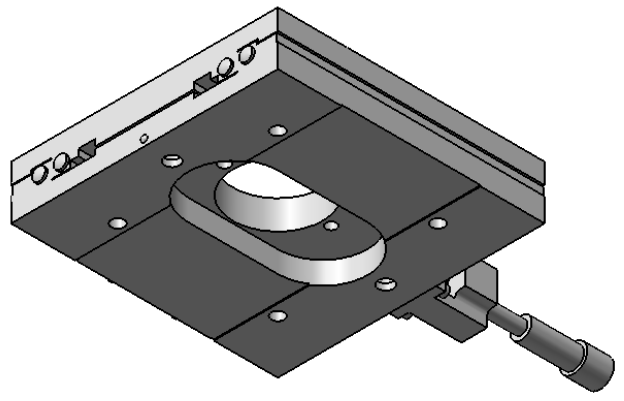

SPECIFICATIONS SUBJECT TO CHANGE  
WITHOUT NOTICE  
DIMENSIONS ARE FOR REFERENCE ONLY  
DIMENSIONS ARE IN mm [INCHES]

**EO**® Edmund Optics

TITLE	125mm, CENTER DRIVE, TH, METRIC STAGE		
DWG NO	66468	SHEET 1 OF 2	REV 000

SPECIFICATIONS SUBJECT TO CHANGE  
WITHOUT NOTICE  
DIMENSIONS ARE FOR REFERENCE ONLY  
DIMENSIONS ARE IN mm [INCHES]

 <b>Edmund Optics</b>	
TITLE	125mm, CENTER DRIVE, TH, METRIC STAGE
DWG NO	66468
SHEET 2 OF 2	REV 000

Enable 3D View