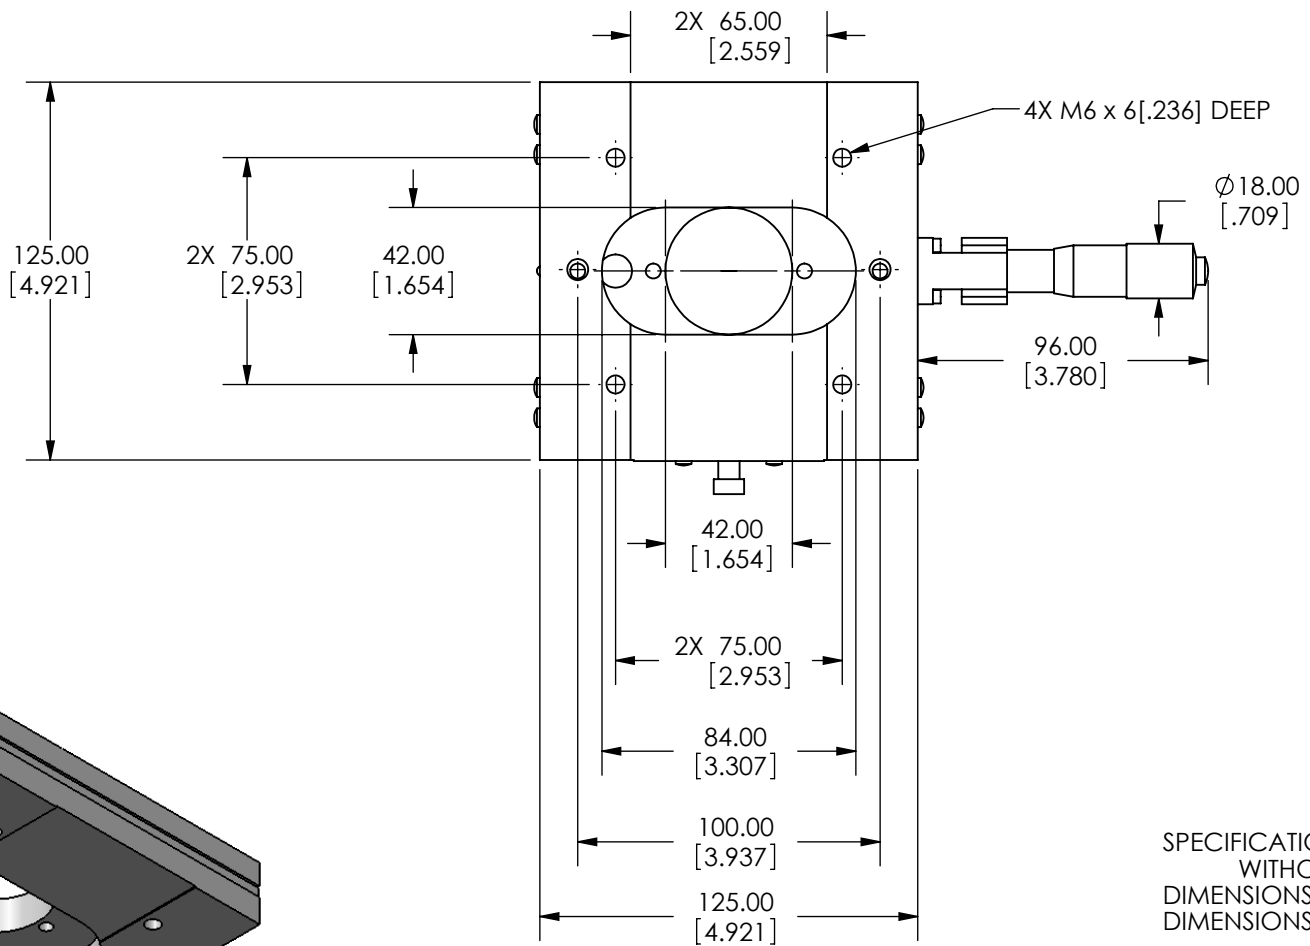

SPECIFICATIONS SUBJECT TO CHANGE  
WITHOUT NOTICE  
DIMENSIONS ARE FOR REFERENCE ONLY  
DIMENSIONS ARE IN mm [INCHES]

**EO**® Edmund Optics

TITLE	125mm CENTER DRIVE, TH, METRIC MICROMETER STAGE		
DWG NO	66469	SHEET 1 OF 2	REV 000

SPECIFICATIONS SUBJECT TO CHANGE  
 WITHOUT NOTICE  
 DIMENSIONS ARE FOR REFERENCE ONLY  
 DIMENSIONS ARE IN mm [INCHES]

 <b>Edmund Optics</b>				
TITLE	125mm CENTER DRIVE, TH, METRIC MICROMETER STAGE			
DWG NO	66469	SHEET 2 OF 2	REV	000

Enable 3D View