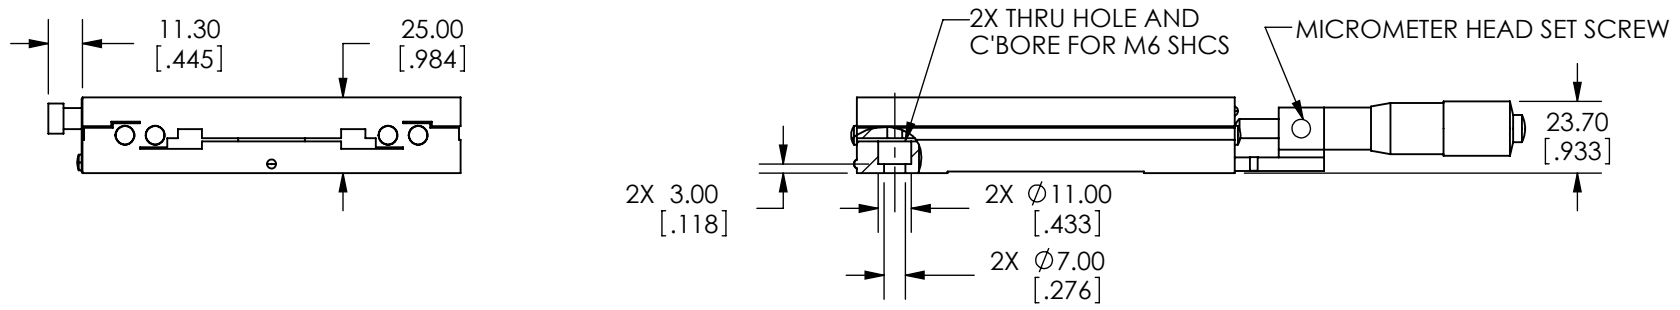

SPECIFICATIONS SUBJECT TO CHANGE  
WITHOUT NOTICE  
DIMENSIONS ARE FOR REFERENCE ONLY  
DIMENSIONS ARE IN mm [INCHES]

**EO**® Edmund Optics

TITLE	125mm CENTER DRIVE, TH, METRIC MICROMETER STAGE		
DWG NO	66469	SHEET 1 OF 2	REV 000

SPECIFICATIONS SUBJECT TO CHANGE  
 WITHOUT NOTICE  
 DIMENSIONS ARE FOR REFERENCE ONLY  
 DIMENSIONS ARE IN mm [INCHES]

 <b>Edmund Optics</b>				
TITLE	125mm CENTER DRIVE, TH, METRIC MICROMETER STAGE			
DWG NO	66469	SHEET 2 OF 2	REV	000