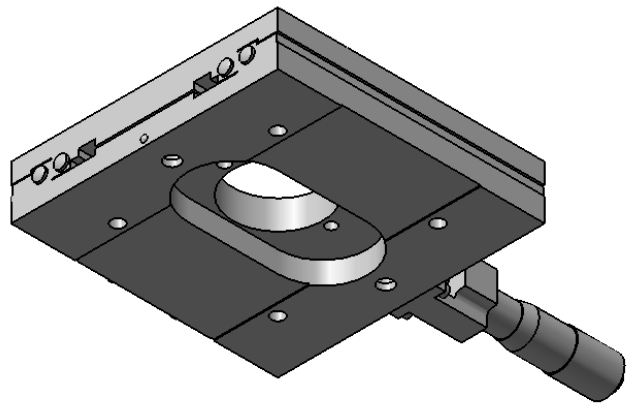

SPECIFICATIONS SUBJECT TO CHANGE  
WITHOUT NOTICE  
DIMENSIONS ARE FOR REFERENCE ONLY  
DIMENSIONS ARE IN mm [INCHES]

**EO**® Edmund Optics

TITLE	125mm CENTER DRIVE, TH, METRIC MICROMETER STAGE		
DWG NO	66469	SHEET 1 OF 2	REV 000

SPECIFICATIONS SUBJECT TO CHANGE  
 WITHOUT NOTICE  
 DIMENSIONS ARE FOR REFERENCE ONLY  
 DIMENSIONS ARE IN mm [INCHES]

 <b>Edmund Optics</b>				
TITLE	125mm CENTER DRIVE, TH, METRIC MICROMETER STAGE			
DWG NO	66469	SHEET 2 OF 2	REV	000

Enable 3D View