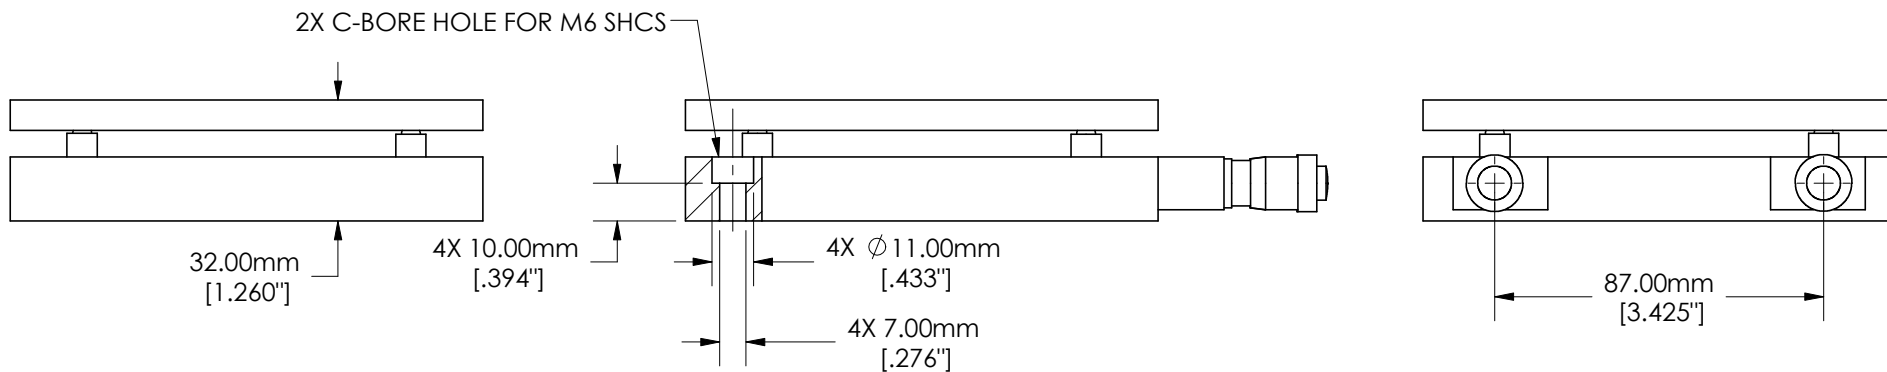

SPECIFICATIONS SUBJECT TO CHANGE WITHOUT NOTICE
 DIMENSIONS ARE FOR REFERENCE ONLY
 DIMENSIONS ARE IN mm [INCHES]

 Edmund Optics®	
TITLE	125mm, Metric Micrometer Tilt Stage
DWG NO	66555
SHEET 1 OF 2	REV 000

SPECIFICATIONS SUBJECT TO CHANGE WITHOUT NOTICE
 DIMENSIONS ARE FOR REFERENCE ONLY
 DIMENSIONS ARE IN mm [INCHES]

Edmund Optics®

TITLE	125mm, Metric Micrometer Tilt Stage		
DWG NO	66555	SHEET 2 OF 2	REV 000

Enable 3D View