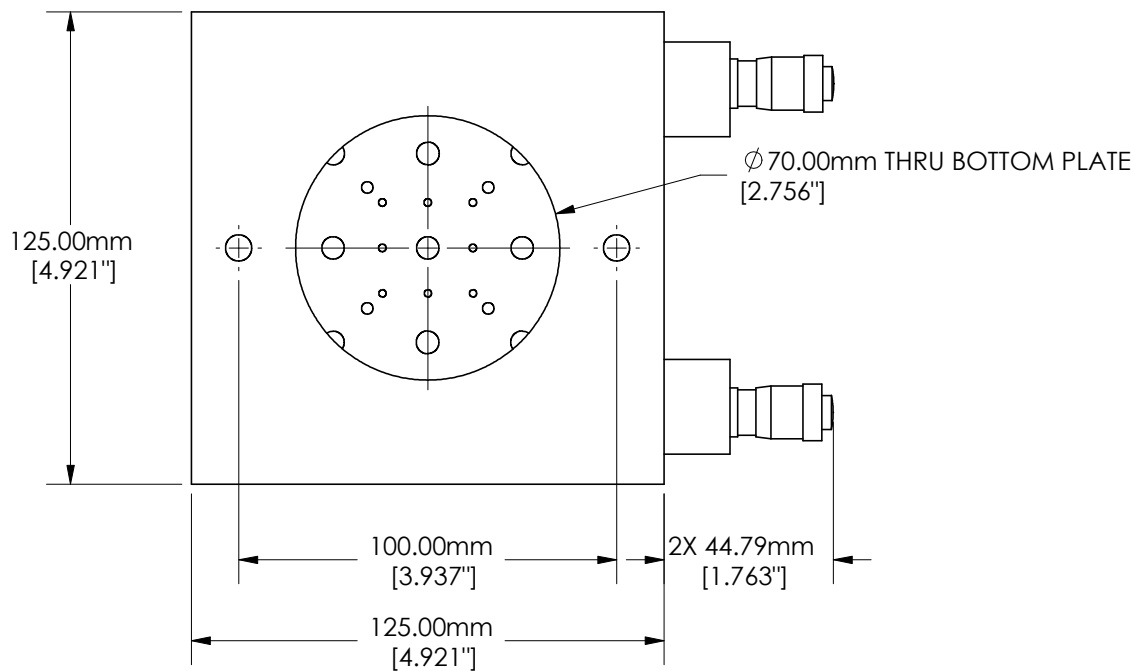

SPECIFICATIONS SUBJECT TO CHANGE WITHOUT NOTICE
 DIMENSIONS ARE FOR REFERENCE ONLY
 DIMENSIONS ARE IN mm [INCHES]

 Edmund Optics®	
TITLE	125mm, Metric Micrometer Tilt Stage
DWG NO	66555
SHEET 1 OF 2	REV 000

SPECIFICATIONS SUBJECT TO CHANGE WITHOUT NOTICE
 DIMENSIONS ARE FOR REFERENCE ONLY
 DIMENSIONS ARE IN mm [INCHES]

Edmund Optics®

TITLE	125mm, Metric Micrometer Tilt Stage		
DWG NO	66555	SHEET 2 OF 2	REV 000

Enable 3D View