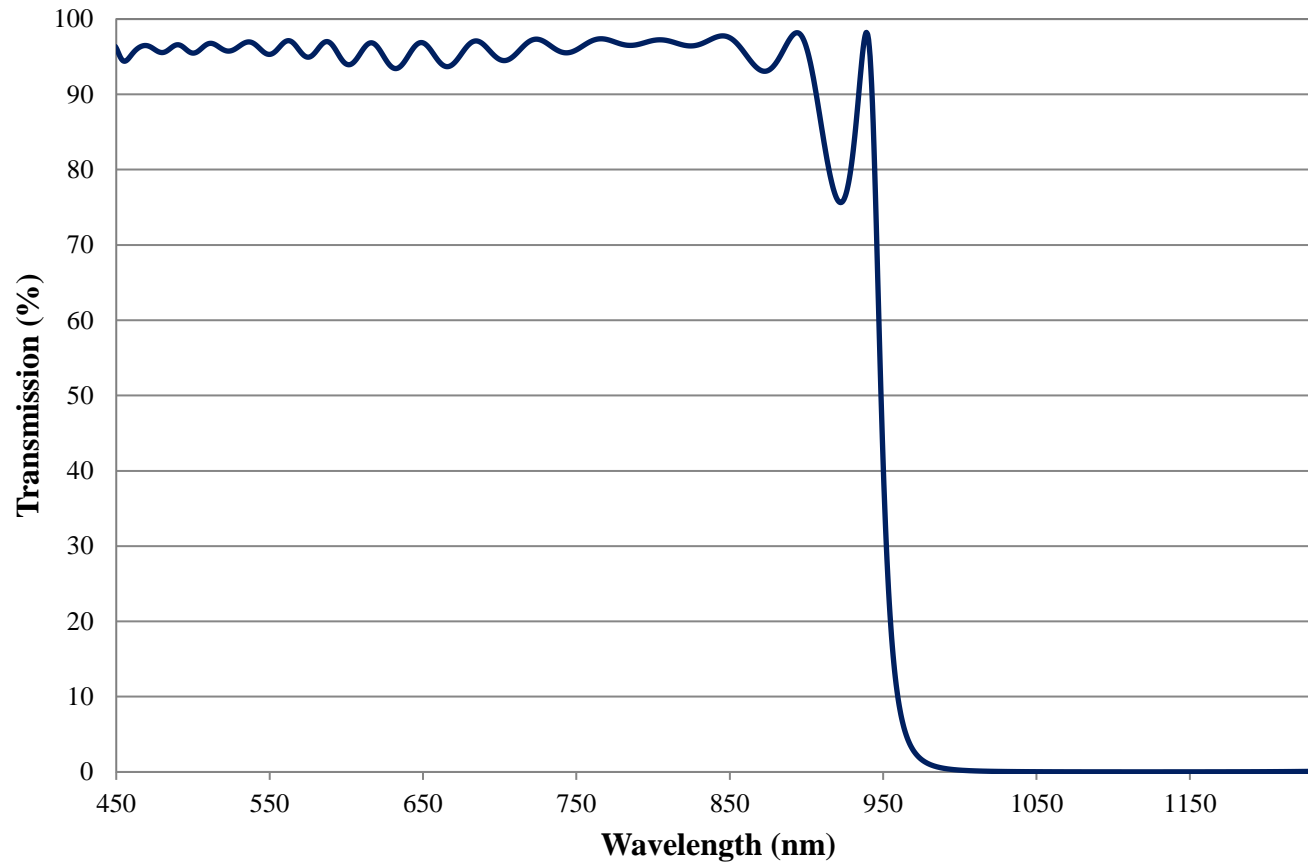

Coating Curve

Edmund Optics Inc.
USA | Asia | Europe

COATING CURVE

950nm Techspec Shortpass Filter: OD >2.0 Coating Performance FOR REFERENCE ONLY

Coating Curve

Edmund Optics Inc.
USA | Asia | Europe

COATING CURVE

950nm Techspec Shortpass Filter: OD >2.0 Coating Performance FOR REFERENCE ONLY