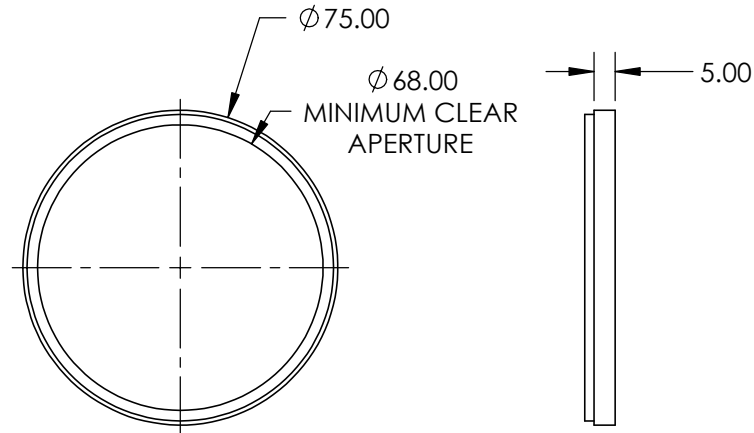

**FOR INFORMATION ONLY:
DO NOT MANUFACTURE
PARTS TO THIS DRAWING**

SPECIFICATIONS SUBJECT TO CHANGE WITHOUT NOTICE
DIMENSIONS ARE FOR REFERENCE ONLY

EO[®] Edmund Optics[®]

	S1	S2	THIRD ANGLE PROJECTION 		TITLE	M72 X 0.75, MOUNTED THREADED, GREEN FILTER	
SHAPE	PLANO	PLANO	ALL DIMS IN	mm	DWG NO	46536	SHEET 1 OF 1
SURFACE QUALITY	80-50	80-50					
BEVEL	PROTECTIVE AS NEEDED	PROTECTIVE AS NEEDED					