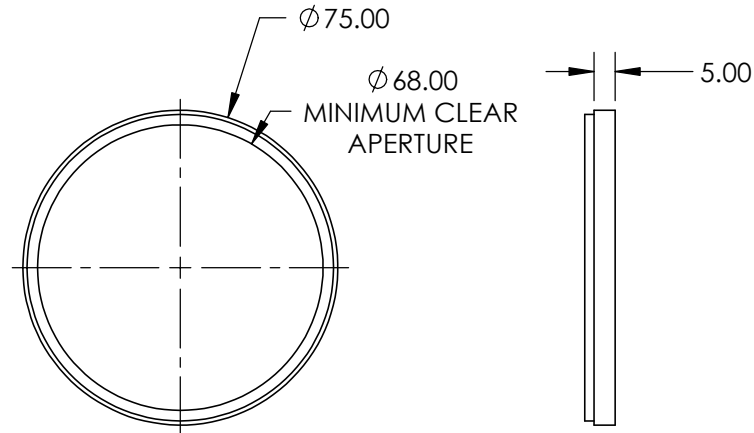

**FOR INFORMATION ONLY:
DO NOT MANUFACTURE
PARTS TO THIS DRAWING**

SPECIFICATIONS SUBJECT TO CHANGE WITHOUT NOTICE
DIMENSIONS ARE FOR REFERENCE ONLY

EO[®] Edmund Optics[®]

	S1	S2	THIRD ANGLE PROJECTION		TITLE	M72 X 0.75, MOUNTED THREADED, DAYLIGHT BLUE FILTER	
SHAPE	PLANO	PLANO	ALL DIMS IN	mm	DWG NO	46537	SHEET 1 OF 1
SURFACE QUALITY	80-50	80-50					
BEVEL	PROTECTIVE AS NEEDED	PROTECTIVE AS NEEDED					