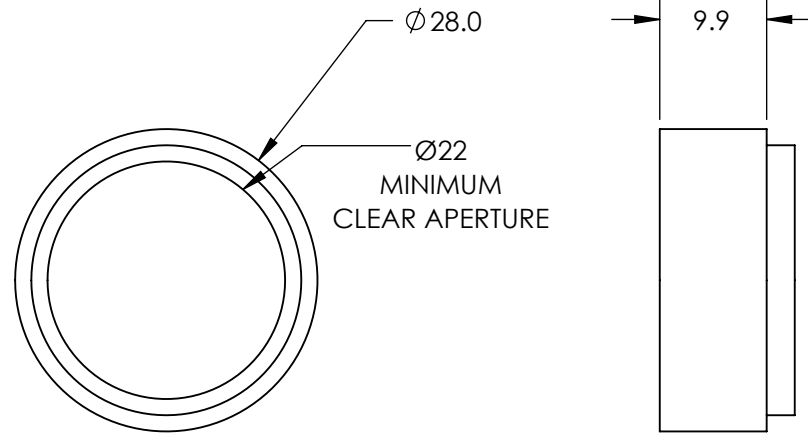

**FOR INFORMATION ONLY:
DO NOT MANUFACTURE
PARTS TO THIS DRAWING**

SHORTPASS FILTER

SPECIFICATIONS SUBJECT TO CHANGE WITHOUT NOTICE
DIMENSIONS ARE FOR REFERENCE ONLY

REV. A	VALUE
CUT-OFF WAVELENGTH	400±2nm
TRANSMISSION WAVELENGTH	250 - 385nm
REJECTION WAVELENGTH	420 - 485nm
TRANSMISSION	>85
SURFACE QUALITY	40-20
COATING TYPE	TRADITIONAL COATED

THIRD ANGLE PROJECTION		TITLE	M25.5 x 0.5, 400nm MOUNTED SHORTPASS FILTER
ALL DIMS IN	mm	DWG NO	66639
			SHEET 1 OF 1