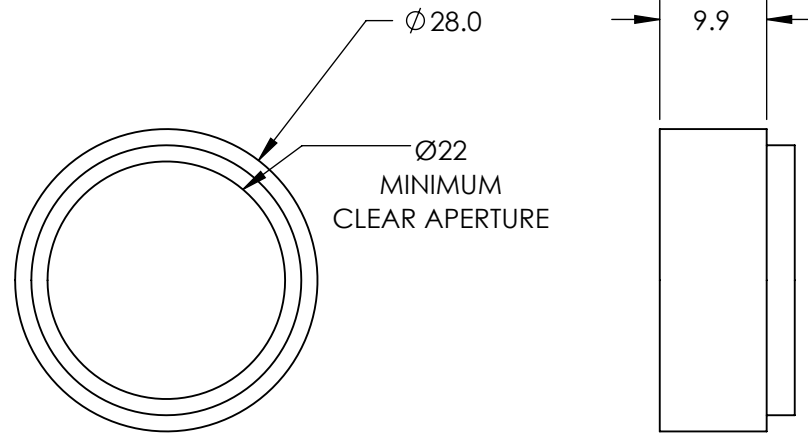

**FOR INFORMATION ONLY:  
DO NOT MANUFACTURE  
PARTS TO THIS DRAWING**

SHORTPASS FILTER

SPECIFICATIONS SUBJECT TO CHANGE WITHOUT NOTICE  
DIMENSIONS ARE FOR REFERENCE ONLY

REV. A	VALUE
CUT-OFF WAVELENGTH	550±2nm
TRANSMISSION WAVELENGTH	400 - 530nm
REJECTION WAVELENGTH	575 - 725nm
TRANSMISSION	>85
SURFACE QUALITY	40-20
COATING TYPE	TRADITIONAL COATED

THIRD ANGLE PROJECTION		TITLE	M25.5 x 0.5, 550nm MOUNTED SHORTPASS FILTER
ALL DIMS IN	mm	DWG NO	66642
			SHEET 1 OF 1