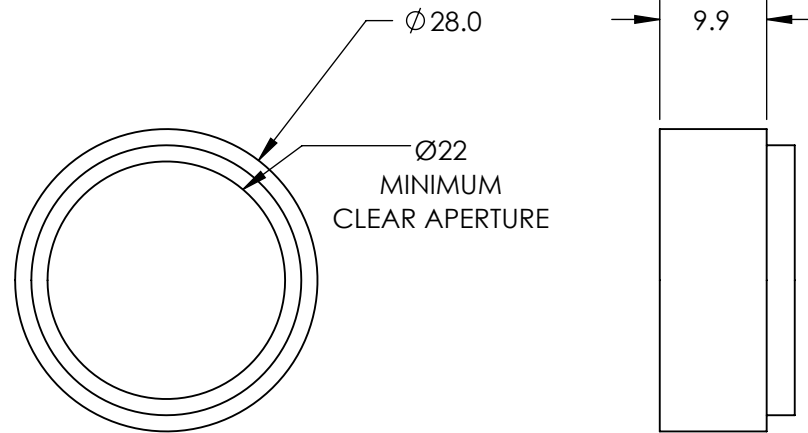

**FOR INFORMATION ONLY:
DO NOT MANUFACTURE
PARTS TO THIS DRAWING**

SHORTPASS FILTER

SPECIFICATIONS SUBJECT TO CHANGE WITHOUT NOTICE
DIMENSIONS ARE FOR REFERENCE ONLY

REV. A	VALUE
CUT-OFF WAVELENGTH	600±2nm
TRANSMISSION WAVELENGTH	400 - 580nm
REJECTION WAVELENGTH	625 - 795nm
TRANSMISSION	>85
SURFACE QUALITY	40-20
COATING TYPE	TRADITIONAL COATED

THIRD ANGLE PROJECTION		TITLE	M25.5 x 0.5, 600nm MOUNTED SHORTPASS FILTER
ALL DIMS IN	mm	DWG NO	66643
			SHEET 1 OF 1