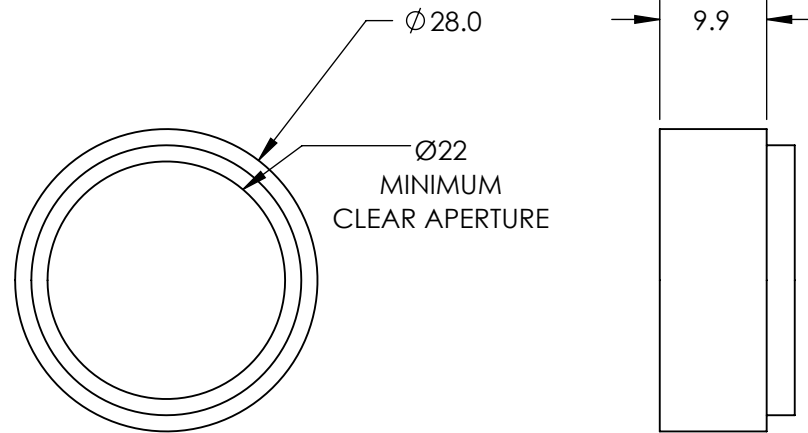

**FOR INFORMATION ONLY:
DO NOT MANUFACTURE
PARTS TO THIS DRAWING**

SHORTPASS FILTER

SPECIFICATIONS SUBJECT TO CHANGE WITHOUT NOTICE
DIMENSIONS ARE FOR REFERENCE ONLY

REV. A	VALUE
CUT-OFF WAVELENGTH	650±2nm
TRANSMISSION WAVELENGTH	400 - 630nm
REJECTION WAVELENGTH	675 - 850nm
TRANSMISSION	>85
SURFACE QUALITY	40-20
COATING TYPE	TRADITIONAL COATED

THIRD ANGLE PROJECTION 	TITLE	M25.5 x 0.5, 650nm MOUNTED SHORTPASS FILTER
ALL DIMS IN mm	DWG NO	66644
		SHEET 1 OF 1