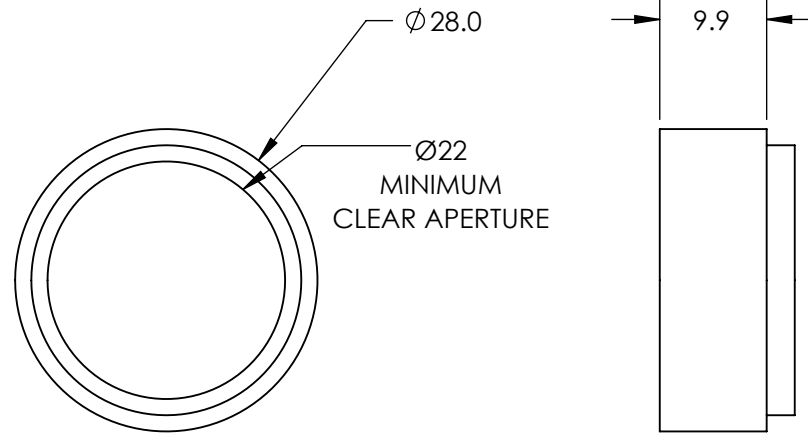

**FOR INFORMATION ONLY:  
DO NOT MANUFACTURE  
PARTS TO THIS DRAWING**

SHORTPASS FILTER

SPECIFICATIONS SUBJECT TO CHANGE WITHOUT NOTICE  
DIMENSIONS ARE FOR REFERENCE ONLY

| REV. A                  | VALUE              |
|-------------------------|--------------------|
| CUT-OFF WAVELENGTH      | 900±2nm            |
| TRANSMISSION WAVELENGTH | 425 - 865nm        |
| REJECTION WAVELENGTH    | 960 - 1170nm       |
| TRANSMISSION            | >85                |
| SURFACE QUALITY         | 40-20              |
| COATING TYPE            | TRADITIONAL COATED |

|                        |    |        |   |
|------------------------|----|--------|---|
| THIRD ANGLE PROJECTION |    | TITLE  | M25.5 x 0.5, 900nm MOUNTED SHORTPASS FILTER |
| ALL DIMS IN            | mm | DWG NO | 66649                                       |
|                        |    |        | SHEET 1 OF 1                                |