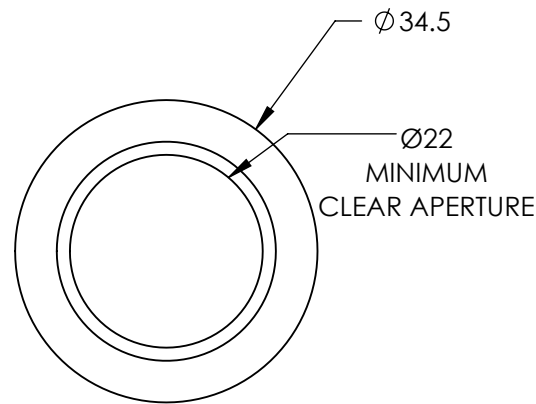

**FOR INFORMATION ONLY:  
DO NOT MANUFACTURE  
PARTS TO THIS DRAWING**

LONGPASS FILTER

SPECIFICATIONS SUBJECT TO CHANGE WITHOUT NOTICE  
DIMENSIONS ARE FOR REFERENCE ONLY

REV. A	VALUE
CUT-ON WAVELENGTH	800nm
TRANSMISSION WAVELENGTH	830 - 2000nm
REJECTION WAVELENGTH	600 - 760nm
TRANSMISSION	>85
SURFACE QUALITY	40-20
COATING TYPE	TRADITIONAL COATED