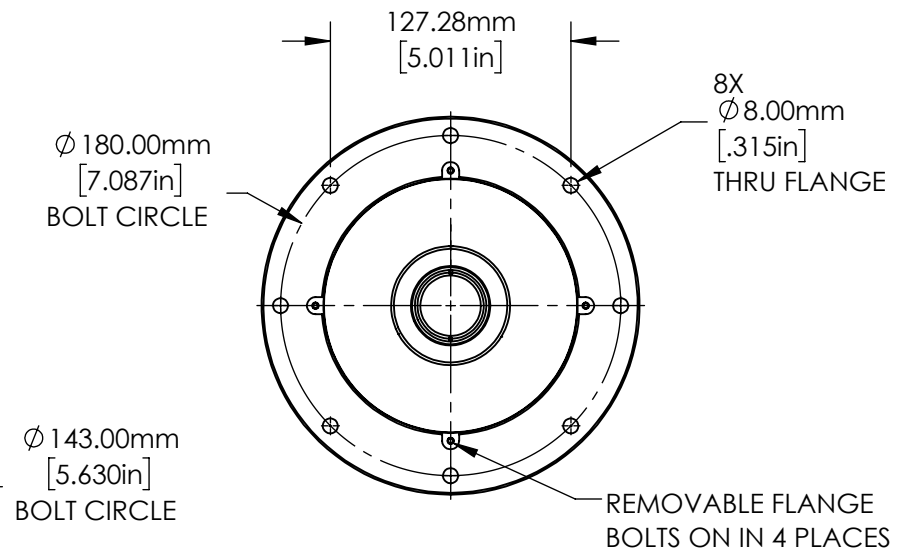

**FOR INFORMATION ONLY:
DO NOT MANUFACTURE
PARTS TO THIS DRAWING**

SPECIFICATIONS SUBJECT TO CHANGE
WITHOUT NOTICE
DIMENSIONS ARE FOR REFERENCE ONLY.
FOR DETAILED SPECIFICATIONS, PLEASE
REFER TO THE SPEC SHEET.

EO® Edmund Optics®

TITLE	0.368X, 35mm M42 x 1.0 TitanTL™ Telecentric Lens	
DWG NO	34026	SHEET 1 OF 2

**FOR INFORMATION ONLY:
DO NOT MANUFACTURE
PARTS TO THIS DRAWING**

SPECIFICATIONS SUBJECT TO CHANGE
WITHOUT NOTICE
DIMENSIONS ARE FOR REFERENCE ONLY.
FOR DETAILED SPECIFICATION, PLEASE
REFER TO THE SPEC SHEET.

Edmund Optics®		
TITLE	0.368X, 35mm M42 x 1.0 TitanTL™ Telecentric Lens	
DWG NO	34026	SHEET 2 OF 2