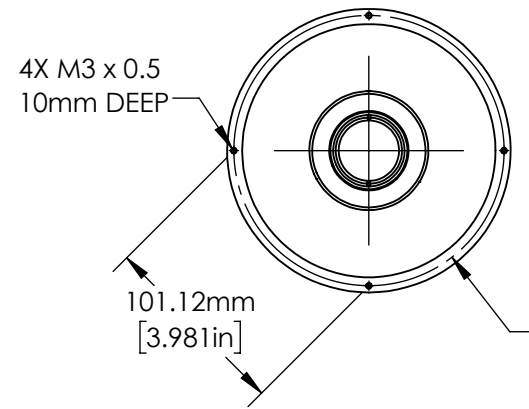

**FOR INFORMATION ONLY:
DO NOT MANUFACTURE
PARTS TO THIS DRAWING**

SPECIFICATIONS SUBJECT TO CHANGE
WITHOUT NOTICE
DIMENSIONS ARE FOR REFERENCE ONLY.
FOR DETAILED SPECIFICATIONS, PLEASE
REFER TO THE SPEC SHEET.

EO® Edmund Optics®

TITLE	0.368X, 35mm M42 x 1.0 TitanTL™ Telecentric Lens	
DWG NO	34026	SHEET 1 OF 2

**FOR INFORMATION ONLY:
DO NOT MANUFACTURE
PARTS TO THIS DRAWING**

SPECIFICATIONS SUBJECT TO CHANGE
WITHOUT NOTICE
DIMENSIONS ARE FOR REFERENCE ONLY.
FOR DETAILED SPECIFICATION, PLEASE
REFER TO THE SPEC SHEET.

Edmund Optics®		
TITLE	0.368X, 35mm M42 x 1.0 TitanTL™ Telecentric Lens	
DWG NO	34026	SHEET 2 OF 2