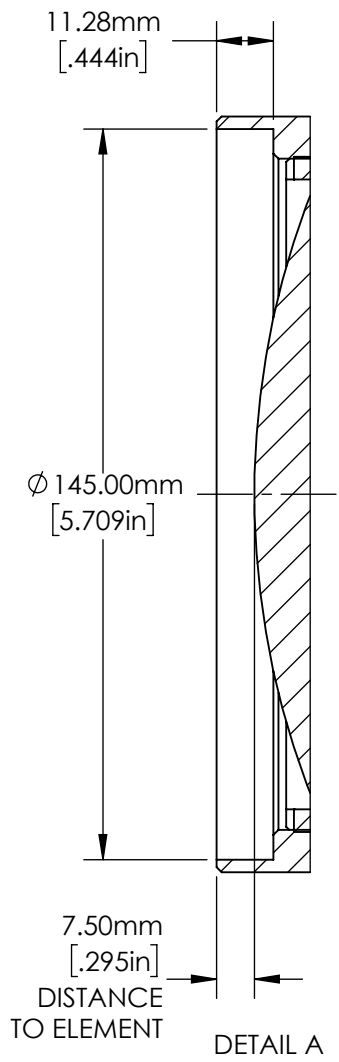

**FOR INFORMATION ONLY:
DO NOT MANUFACTURE
PARTS TO THIS DRAWING**

SPECIFICATIONS SUBJECT TO CHANGE
WITHOUT NOTICE
DIMENSIONS ARE FOR REFERENCE ONLY.
FOR DETAILED SPECIFICATIONS, PLEASE
REFER TO THE SPEC SHEET.

EO® Edmund Optics®

TITLE	0.368X, 35mm M42 x 1.0 TitanTL™ Telecentric Lens	
DWG NO	34026	SHEET 1 OF 2

**FOR INFORMATION ONLY:
DO NOT MANUFACTURE
PARTS TO THIS DRAWING**

SPECIFICATIONS SUBJECT TO CHANGE
WITHOUT NOTICE
DIMENSIONS ARE FOR REFERENCE ONLY.
FOR DETAILED SPECIFICATION, PLEASE
REFER TO THE SPEC SHEET.

Edmund Optics®		
TITLE	0.368X, 35mm M42 x 1.0 TitanTL™ Telecentric Lens	
DWG NO	34026	SHEET 2 OF 2