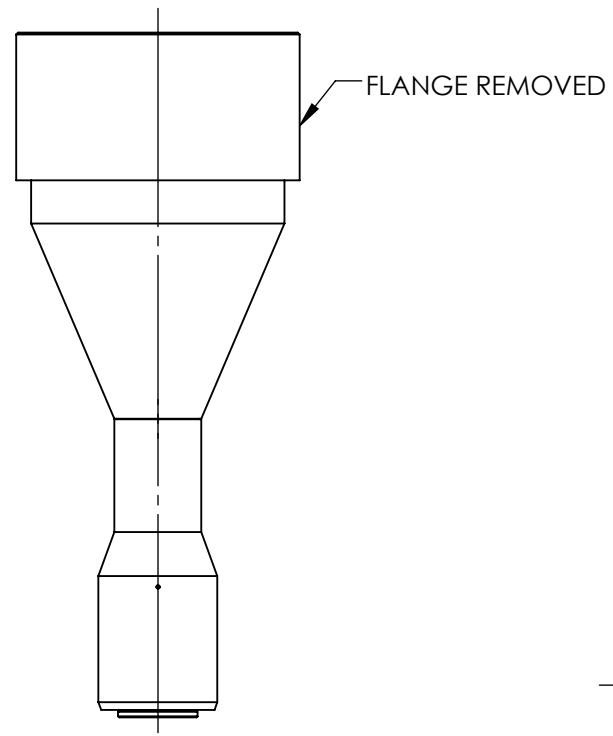

**FOR INFORMATION ONLY:
DO NOT MANUFACTURE
PARTS TO THIS DRAWING**

SPECIFICATIONS SUBJECT TO CHANGE
WITHOUT NOTICE
DIMENSIONS ARE FOR REFERENCE ONLY.
FOR DETAILED SPECIFICATIONS, PLEASE
REFER TO THE SPEC SHEET.

EO® Edmund Optics®

TITLE	0.368X, 35mm M42 x 1.0 TitanTL™ Telecentric Lens	
DWG NO	34026	SHEET 1 OF 2

**FOR INFORMATION ONLY:
DO NOT MANUFACTURE
PARTS TO THIS DRAWING**

SPECIFICATIONS SUBJECT TO CHANGE
WITHOUT NOTICE
DIMENSIONS ARE FOR REFERENCE ONLY.
FOR DETAILED SPECIFICATION, PLEASE
REFER TO THE SPEC SHEET.

Edmund Optics®		
TITLE	0.368X, 35mm M42 x 1.0 TitanTL™ Telecentric Lens	
DWG NO	34026	SHEET 2 OF 2