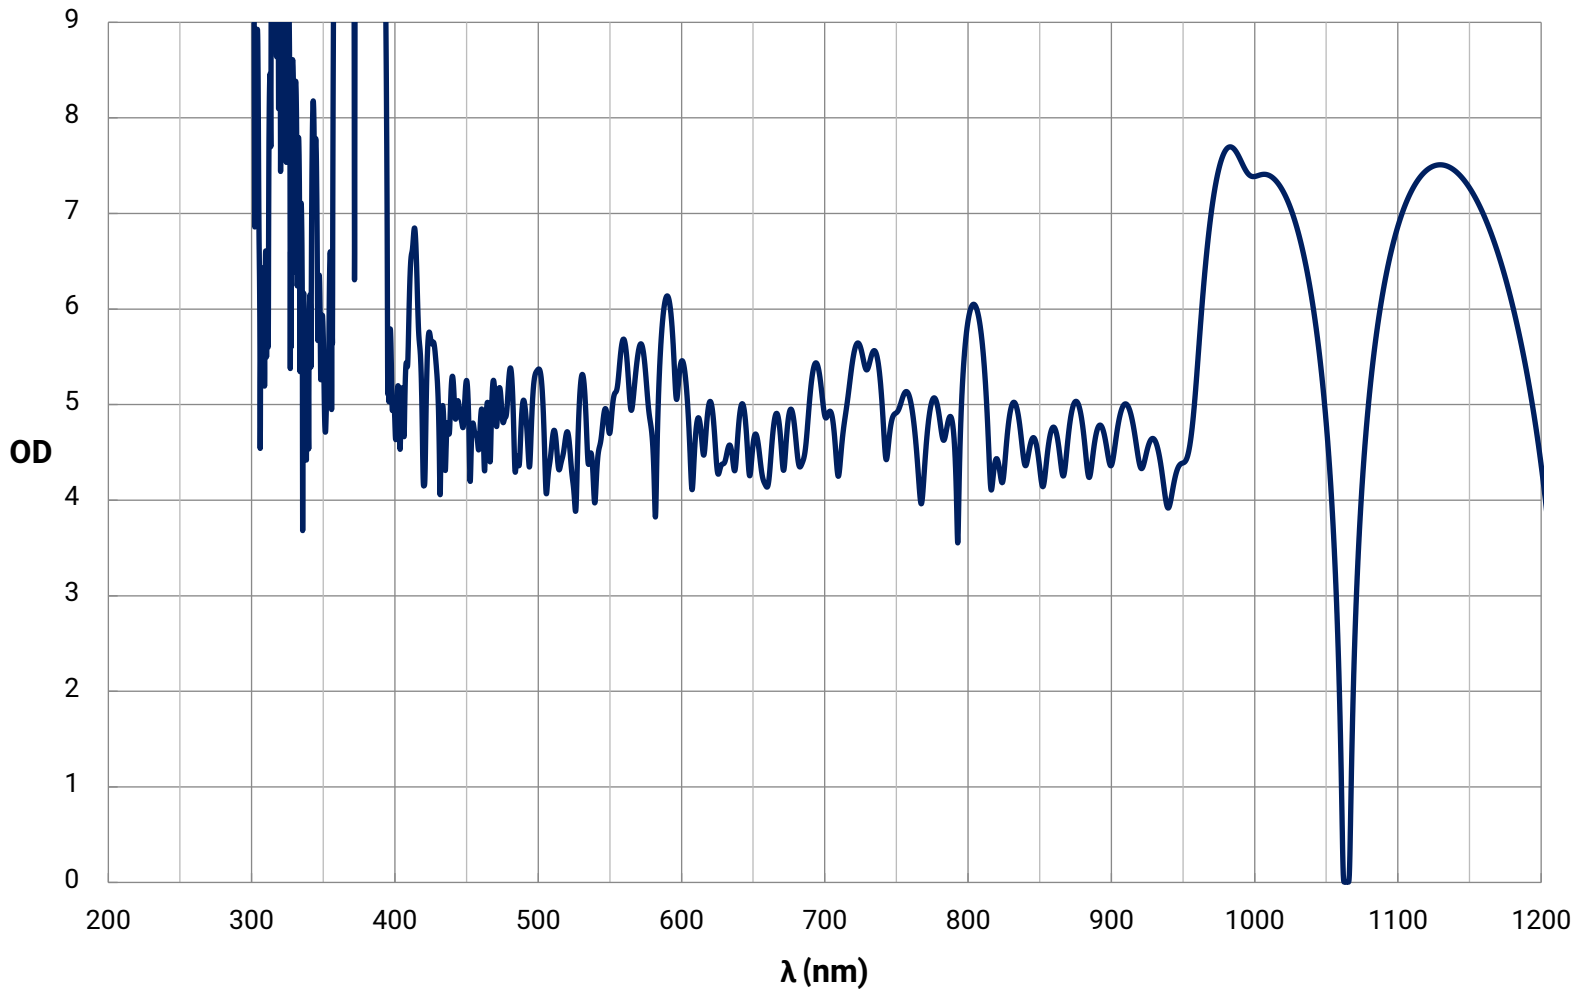

Bandpass Filter Curve

[Download Data \(Excel\)](#)

[View Data \(Text\)](#)

1064nm CWL, Hard Coated OD 4.0 5nm Bandpass Filter

Theoretical Transmission Curve

© COP YRIGHT 2020 EDMUND OPTICS, INC. ALL RIGHTS RESERVED

Bandpass Filter Curve

[Download Data \(Excel\)](#)

[View Data \(Text\)](#)

1064nm CWL, Hard Coated OD 4.0 5nm Bandpass Filter

Theoretical Optical Density Curve

© COP YRIGHT 2020 EDMUND OPTICS, INC. ALL RIGHTS RESERVED