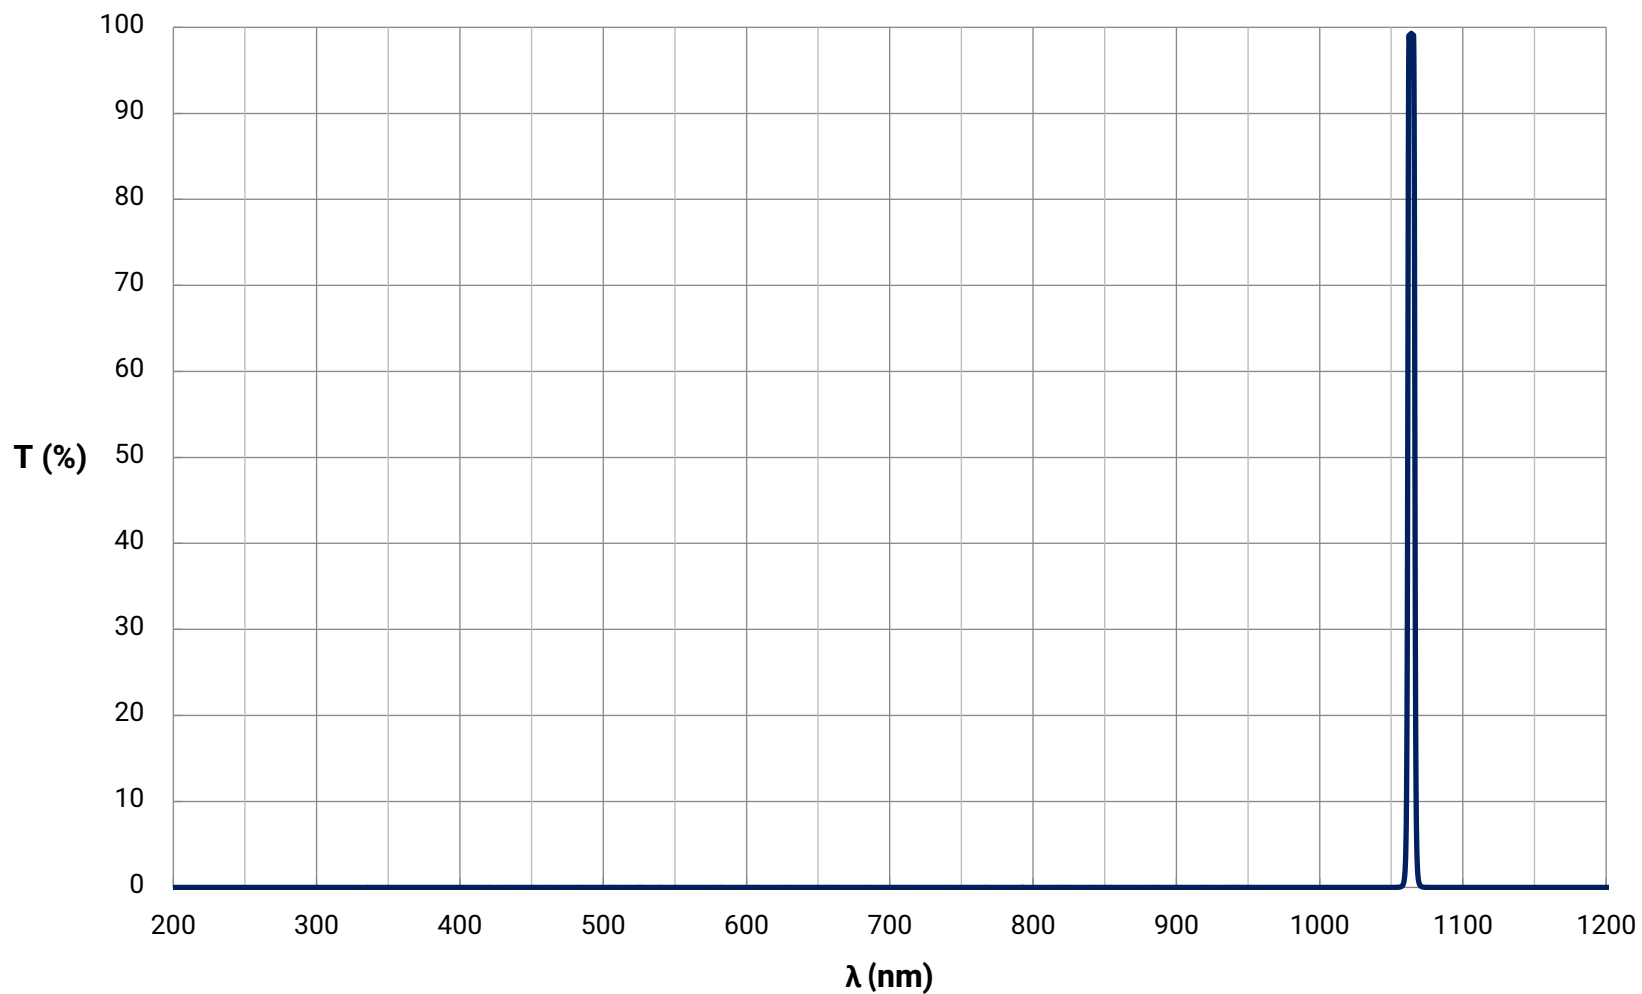

Bandpass Filter Curve

[Download Data \(Excel\)](#)

[View Data \(Text\)](#)

1064nm CWL, Hard Coated OD 4.0 5nm Bandpass Filter

Theoretical Transmission Curve

© COP YRIGHT 2020 EDMUND OPTICS, INC. ALL RIGHTS RESERVED

Bandpass Filter Curve

[Download Data \(Excel\)](#)

[View Data \(Text\)](#)

1064nm CWL, Hard Coated OD 4.0 5nm Bandpass Filter

Theoretical Optical Density Curve

© COP YRIGHT 2020 EDMUND OPTICS, INC. ALL RIGHTS RESERVED