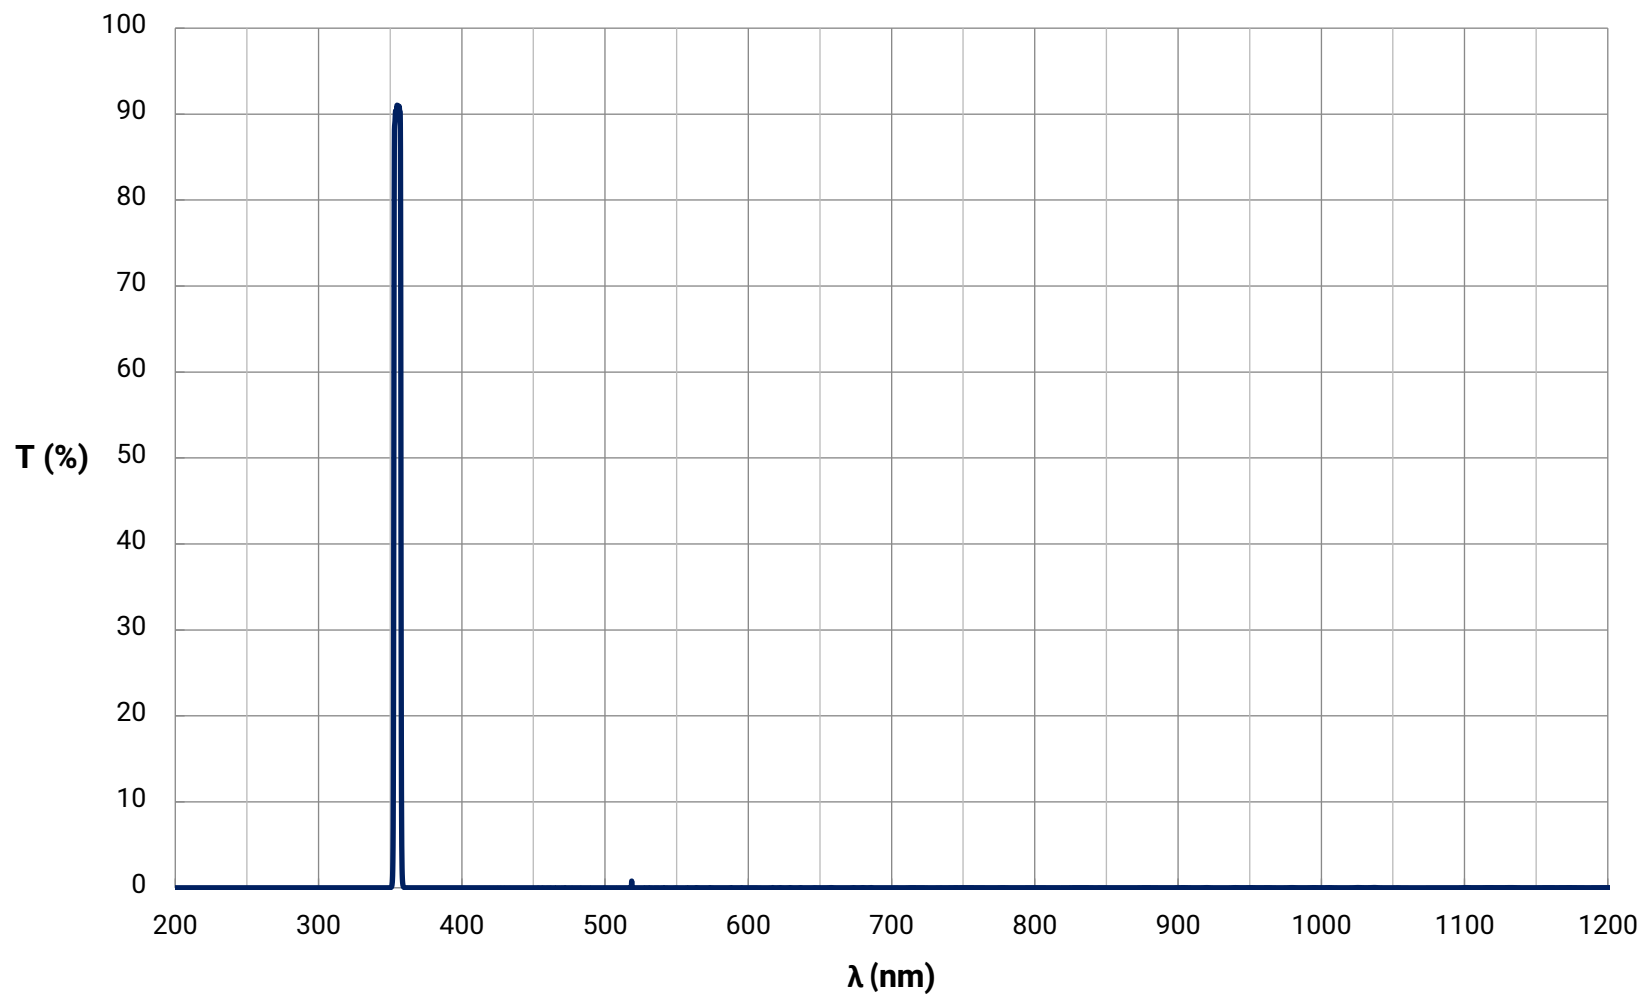

Bandpass Filter Curve

[Download Data \(Excel\)](#)

[View Data \(Text\)](#)

355nm CWL, Hard Coated OD 4.0 5nm Bandpass Filter

Theoretical Transmission Curve

© COPYRIGHT 2020 EDMUND OPTICS, INC. ALL RIGHTS RESERVED

Bandpass Filter Curve

[Download Data \(Excel\)](#)

[View Data \(Text\)](#)

355nm CWL, Hard Coated OD 4.0 5nm Bandpass Filter

Theoretical Optical Density Curve

© COPYRIGHT 2020 EDMUND OPTICS, INC. ALL RIGHTS RESERVED