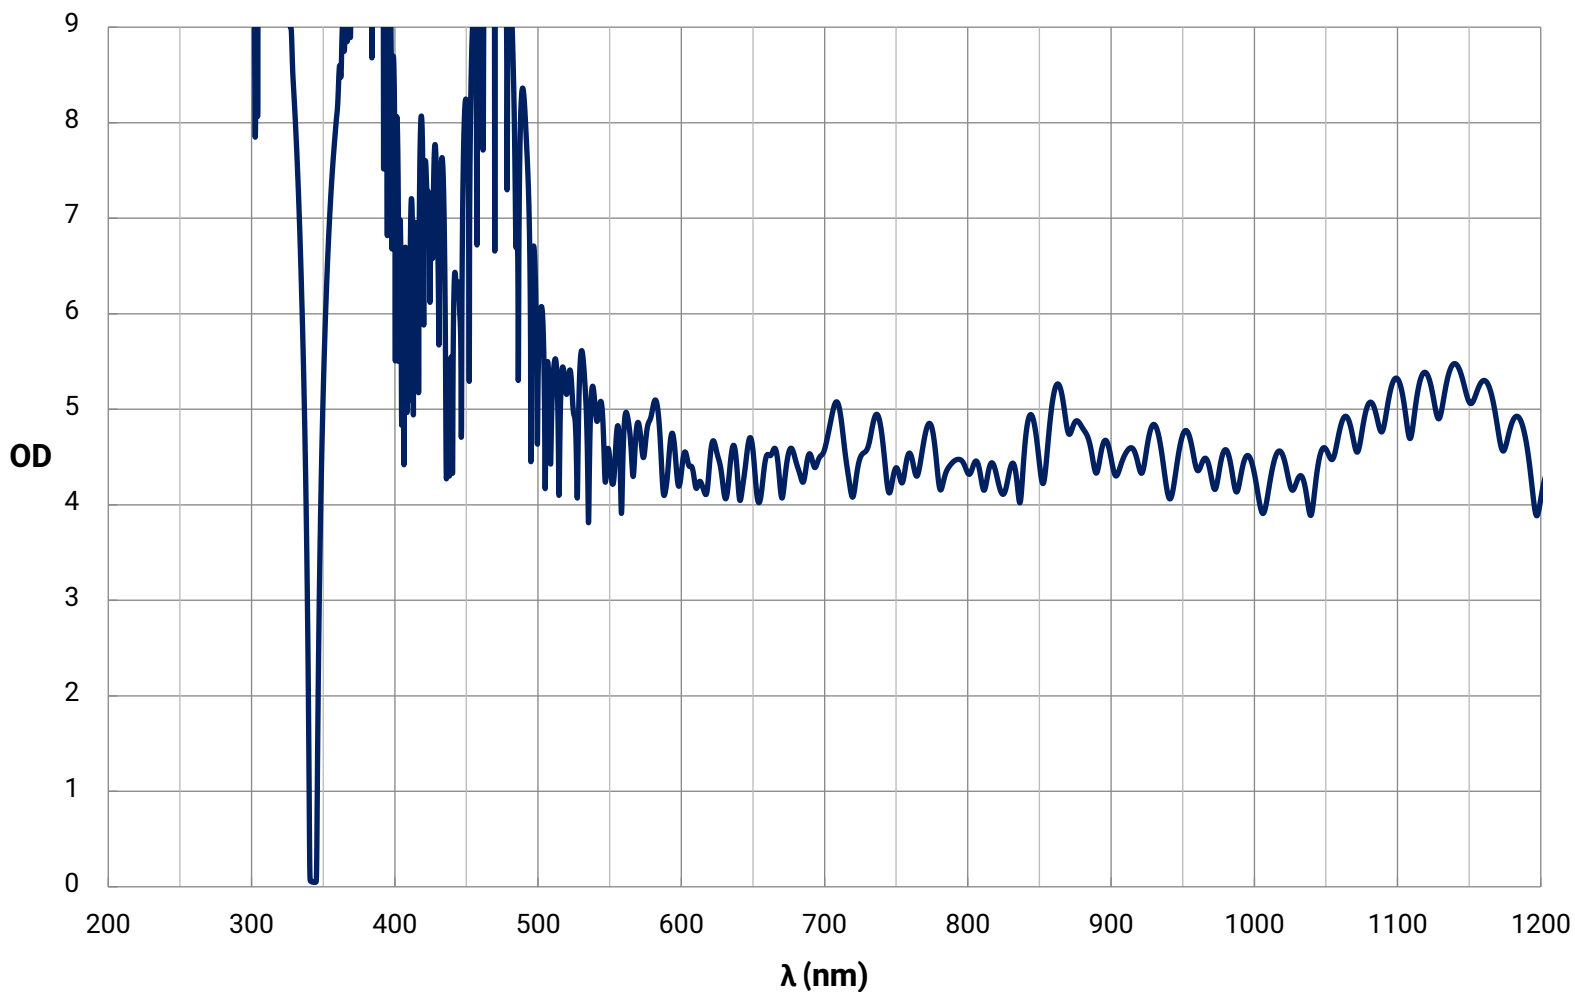

Bandpass Filter Curve

[Download Data \(Excel\)](#)

[View Data \(Text\)](#)

355nm CWL, Hard Coated OD 4.0 5nm Bandpass Filter

Theoretical Transmission Curve

© COPYRIGHT 2020 EDMUND OPTICS, INC. ALL RIGHTS RESERVED

Bandpass Filter Curve

[Download Data \(Excel\)](#)

[View Data \(Text\)](#)

355nm CWL, Hard Coated OD 4.0 5nm Bandpass Filter

Theoretical Optical Density Curve

© COPYRIGHT 2020 EDMUND OPTICS, INC. ALL RIGHTS RESERVED