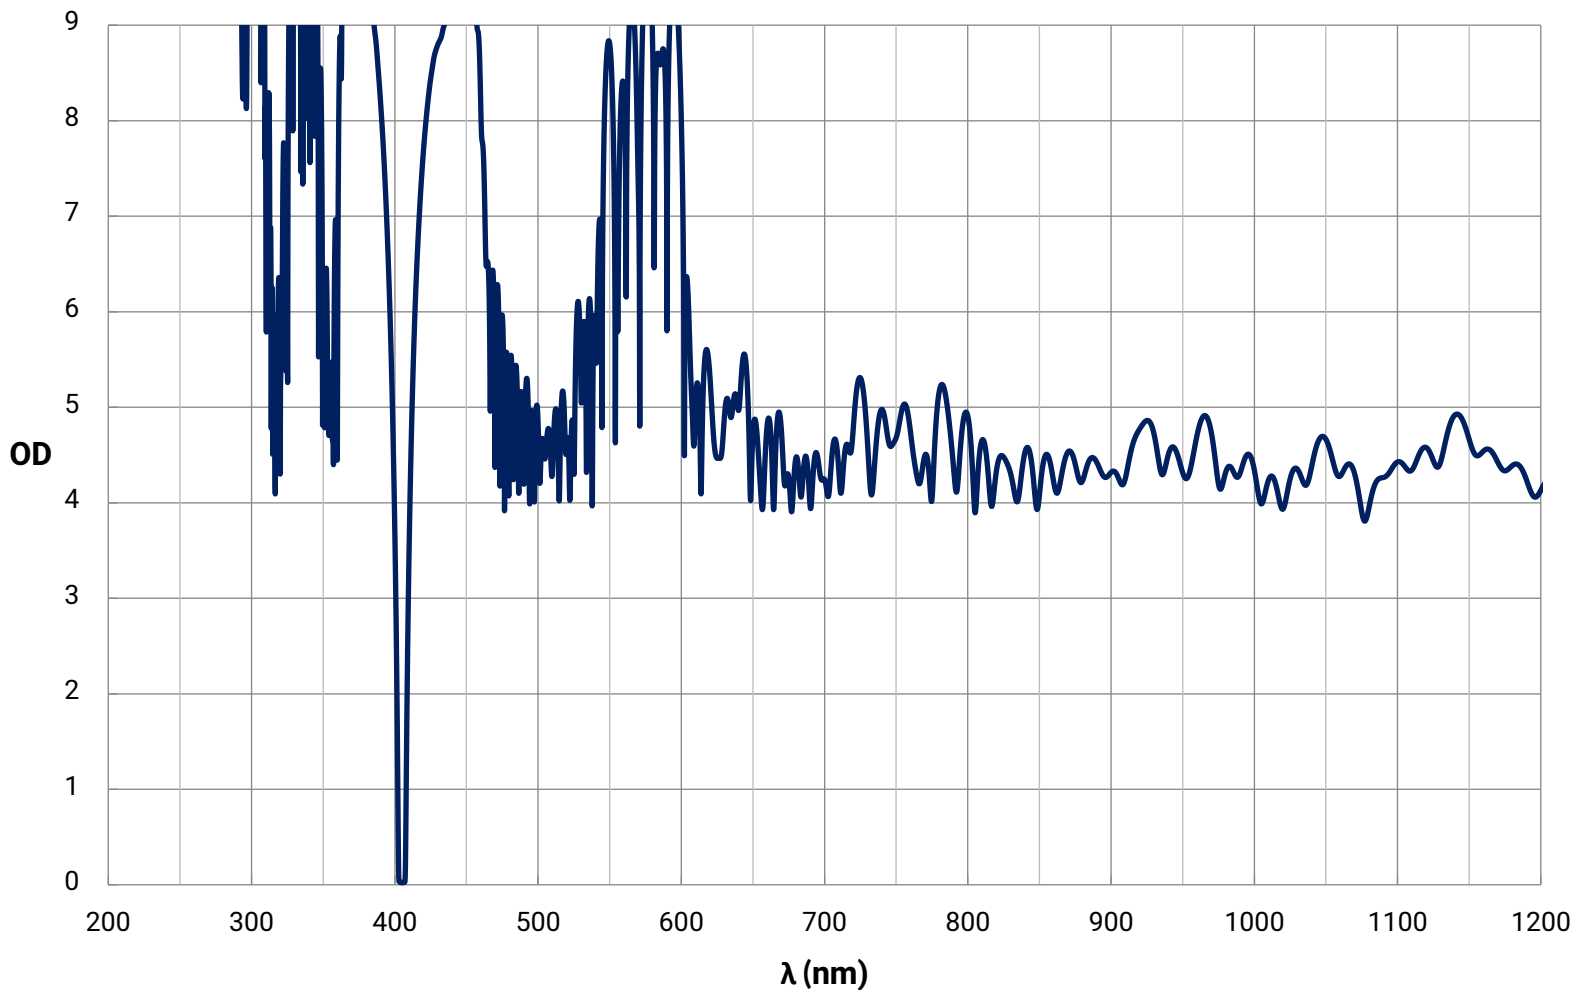

## 405nm CWL, Hard Coated OD 4.0 5nm Bandpass Filter

Theoretical Transmission Curve

© COPYRIGHT 2020 EDMUND OPTICS, INC. ALL RIGHTS RESERVED

# Bandpass Filter Curve

[Download Data \(Excel\)](#)

[View Data \(Text\)](#)

## 405nm CWL, Hard Coated OD 4.0 5nm Bandpass Filter

Theoretical Optical Density Curve

© COPYRIGHT 2020 EDMUND OPTICS, INC. ALL RIGHTS RESERVED