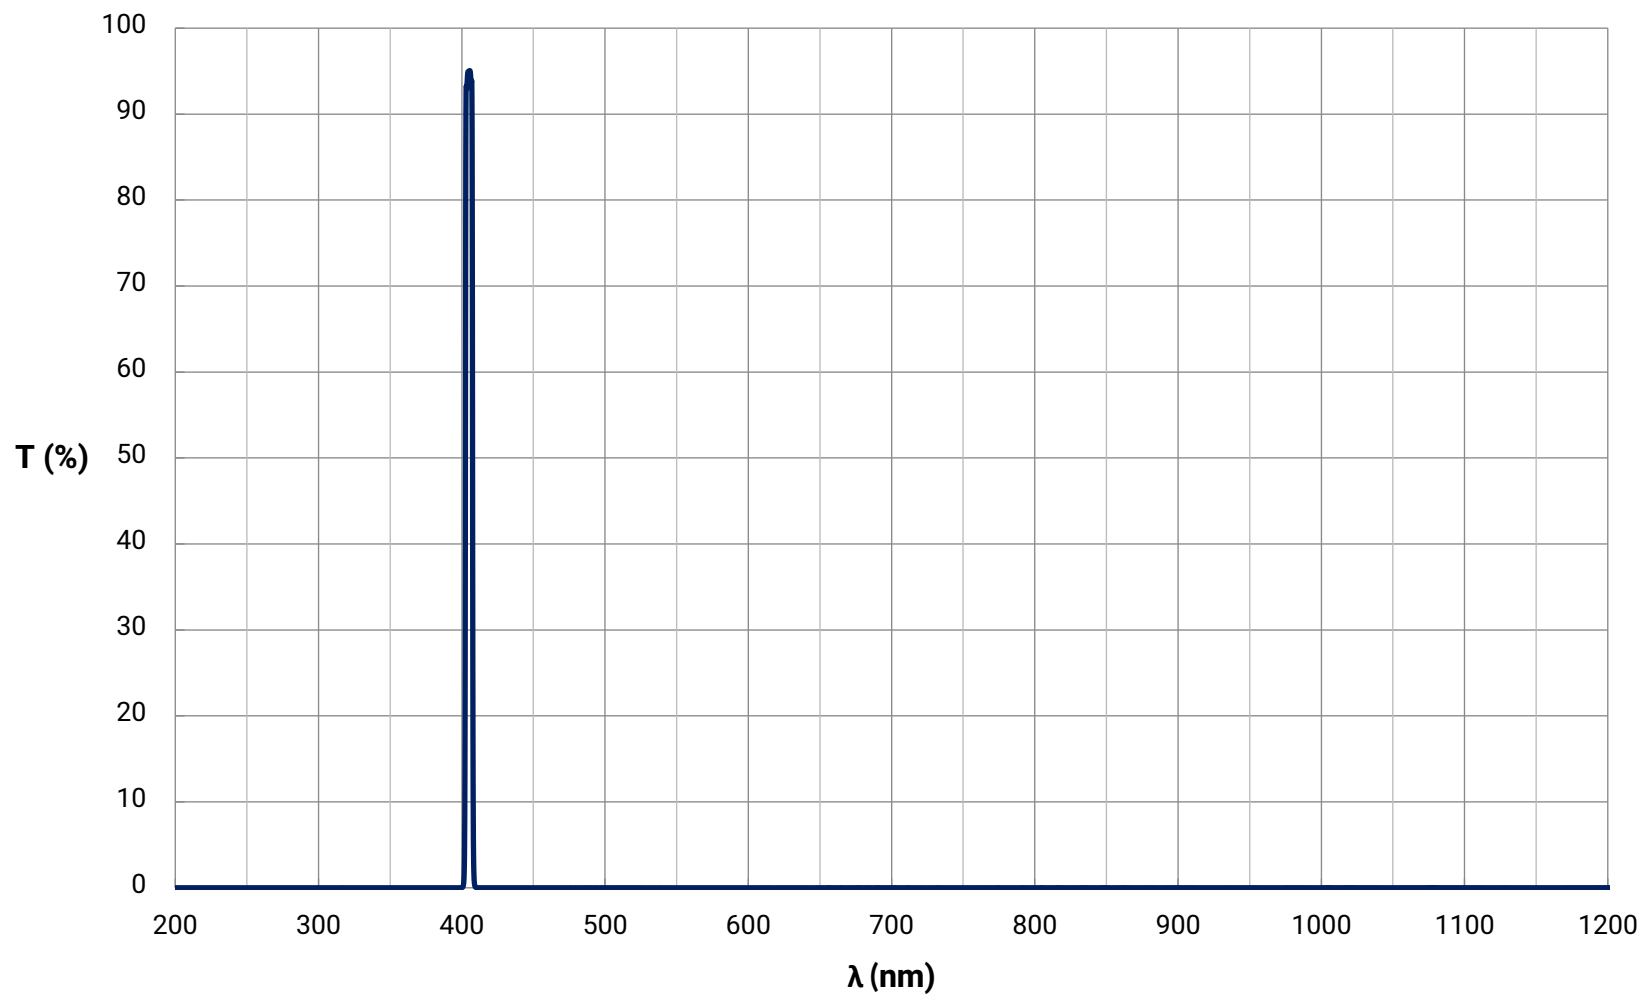

# Bandpass Filter Curve

[Download Data \(Excel\)](#)

[View Data \(Text\)](#)

## 405nm CWL, Hard Coated OD 4.0 5nm Bandpass Filter

Theoretical Transmission Curve

© COPYRIGHT 2020 EDMUND OPTICS, INC. ALL RIGHTS RESERVED