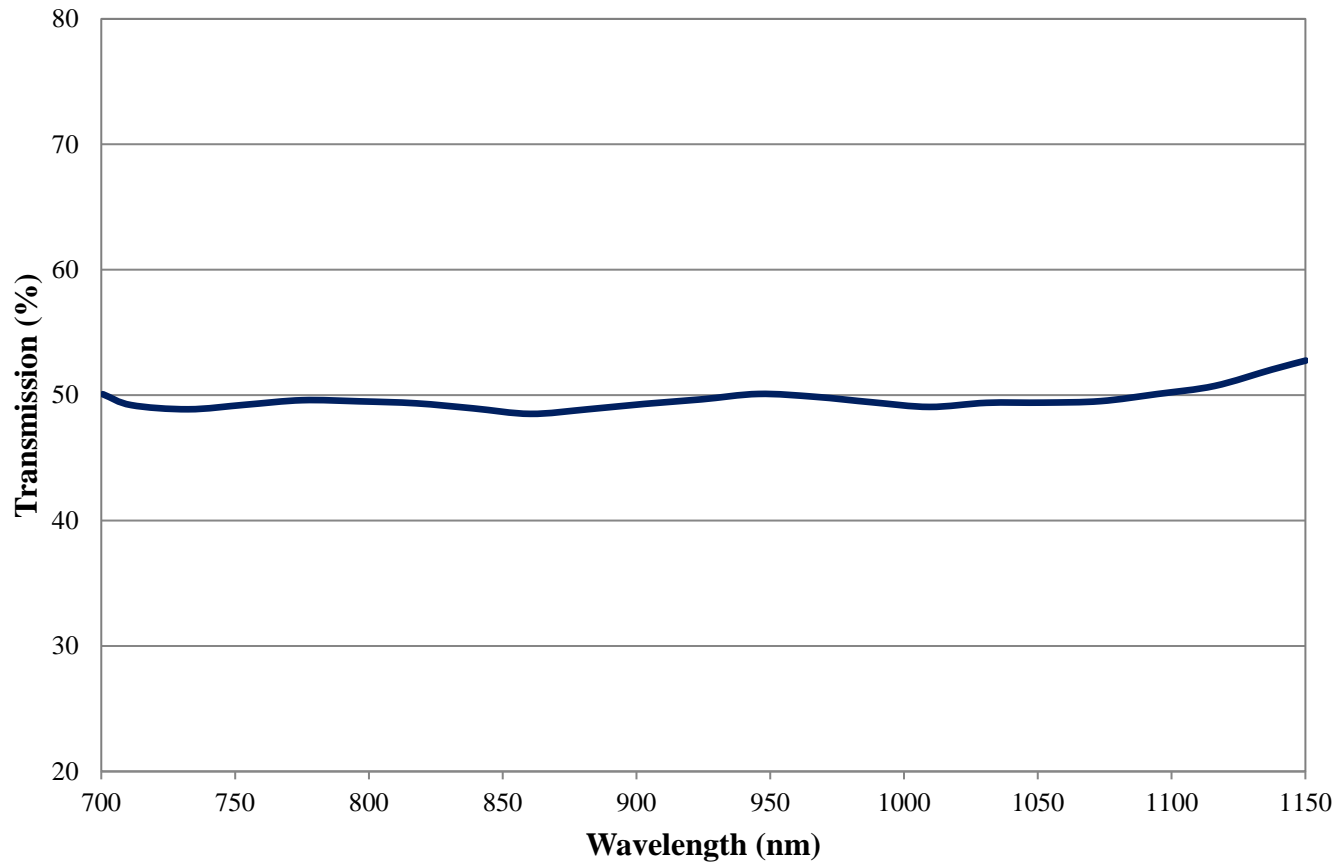

Coating Curve

Edmund Optics Inc.
USA | Asia | Europe

COATING CURVE

50R/50T NIR Plate Beamsplitter Coating Performance FOR REFERENCE ONLY

Coating Curve

Edmund Optics Inc.
USA | Asia | Europe

COATING CURVE

NIR AR Back-Surface Beamsplitter Coating Performance at 45° AOI FOR REFERENCE ONLY