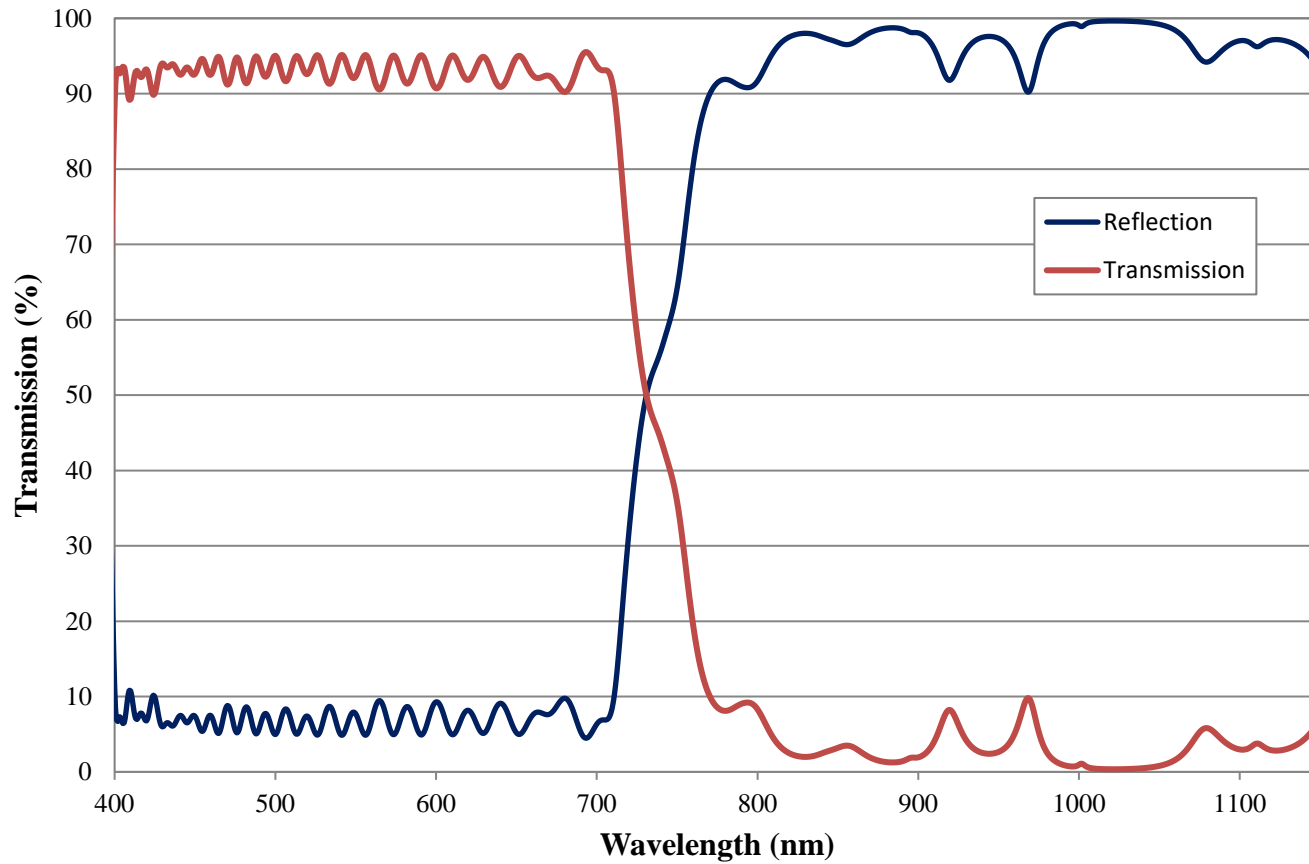

## TECHSPEC 45° AOI Hot Mirror Coating Performance FOR REFERENCE ONLY

COATING CURVE