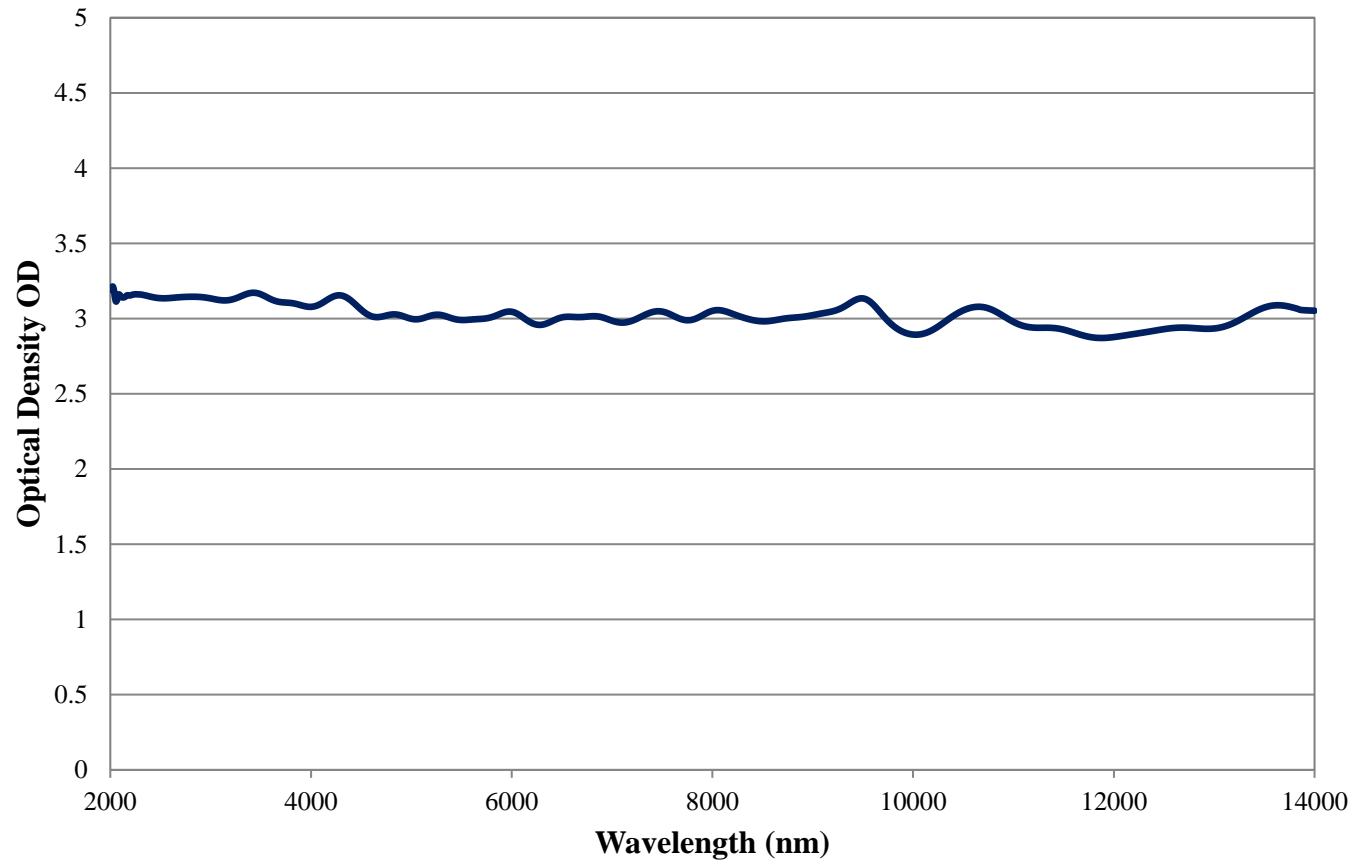

Coating Curve

Edmund Optics Inc.
USA | Asia | Europe

COATING CURVE

3.0 OD IR Neutral Density Filter FOR REFERENCE ONLY

Coating Curve

Edmund Optics Inc.
USA | Asia | Europe

COATING CURVE

3.0 OD IR Neutral Density Filter FOR REFERENCE ONLY