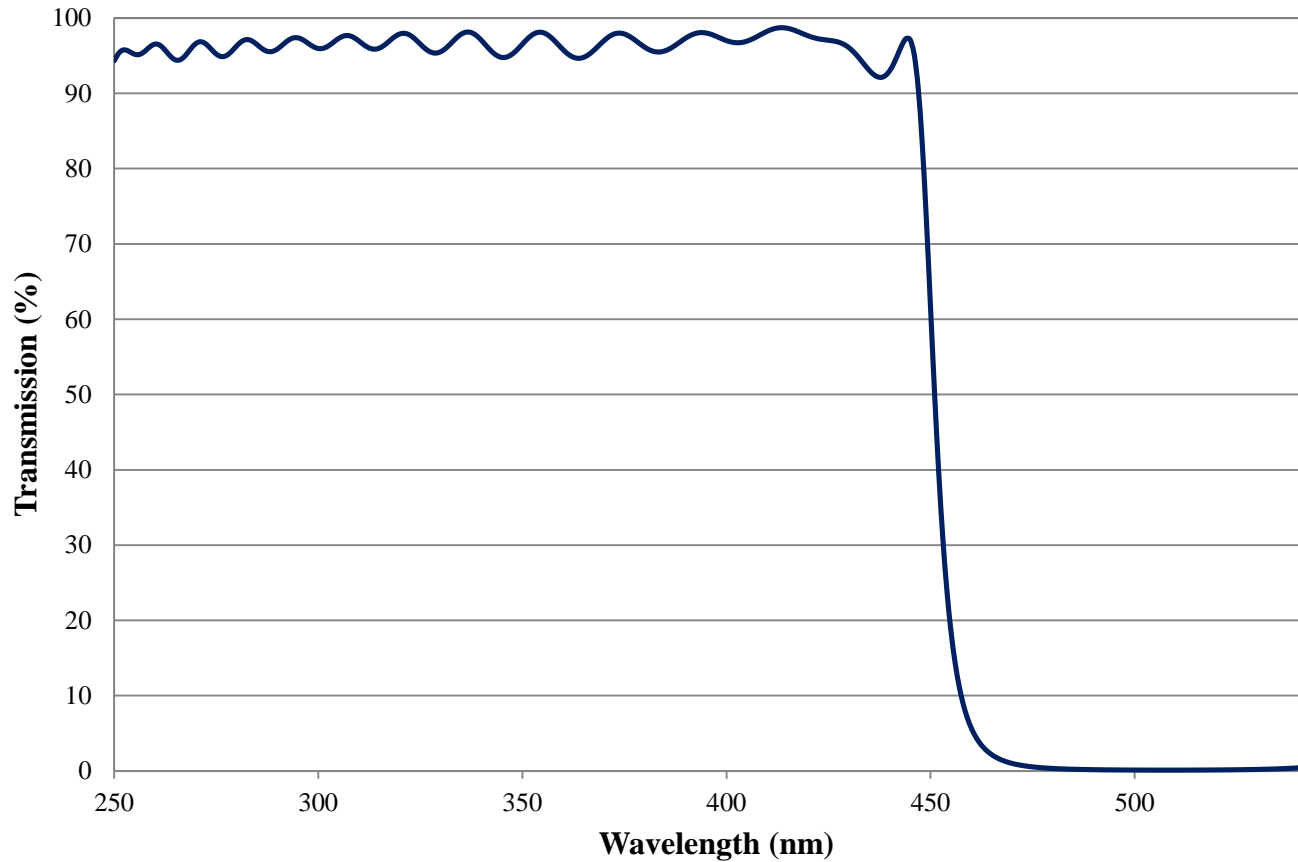

Coating Curve

Edmund Optics Inc.
USA | Asia | Europe

COATING CURVE

450nm Techspec Shortpass Filter: OD >2.0 Coating Performance FOR REFERENCE ONLY

Coating Curve

Edmund Optics Inc.
USA | Asia | Europe

450nm Techspec Shortpass Filter: OD >2.0 Coating Performance FOR REFERENCE ONLY

COATING CURVE