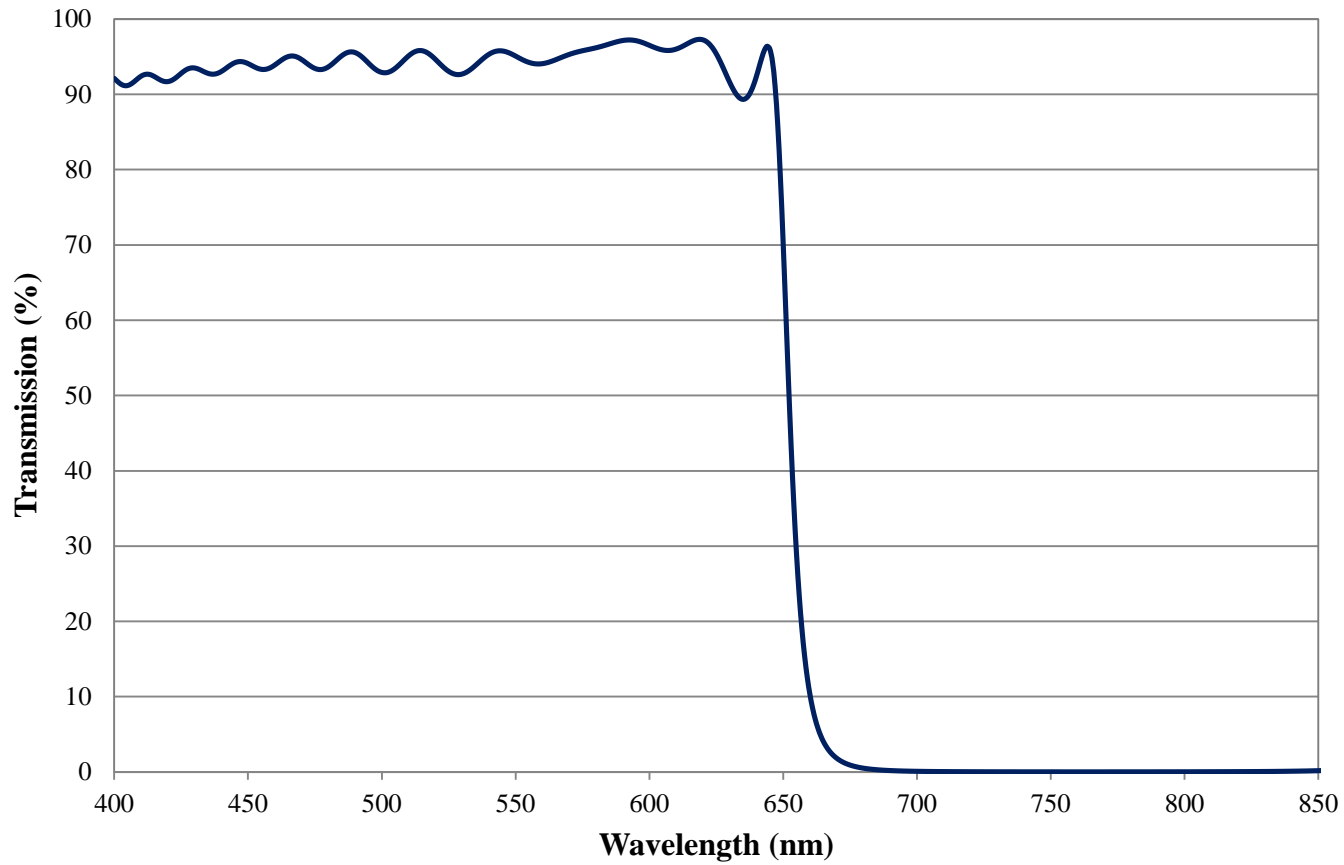

## 650nm Techspec Shortpass Filter: OD >2.0 Coating Performance FOR REFERENCE ONLY

COATING CURVE

## 650nm Techspec Shortpass Filter: OD >2.0 Coating Performance FOR REFERENCE ONLY