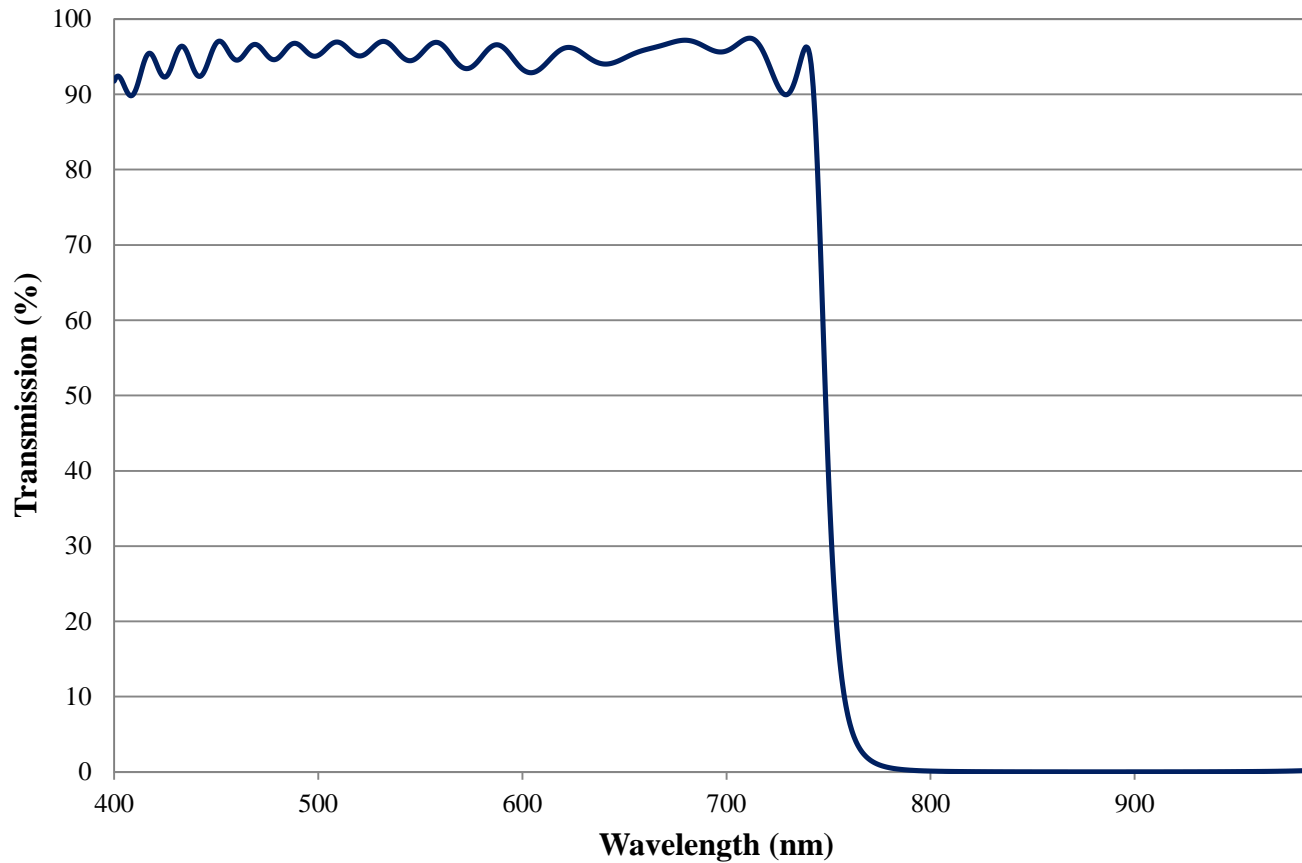

Coating Curve

Edmund Optics Inc.
USA | Asia | Europe

COATING CURVE

750nm Techspec Shortpass Filter: OD >2.0 Coating Performance FOR REFERENCE ONLY

Coating Curve

Edmund Optics Inc.
USA | Asia | Europe

COATING CURVE

750nm Techspec Shortpass Filter: OD >2.0 Coating Performance FOR REFERENCE ONLY