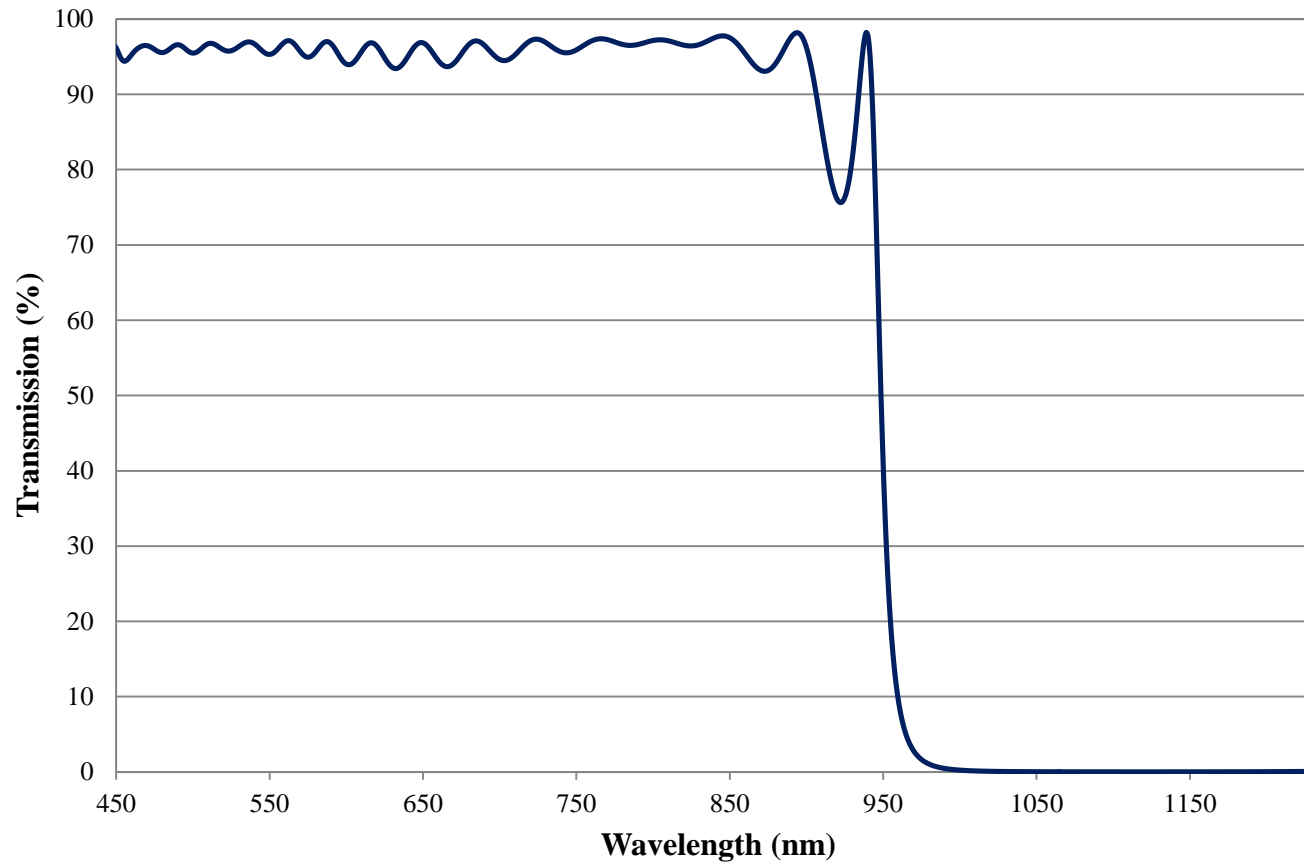

## 950nm Techspec Shortpass Filter: OD >2.0 Coating Performance FOR REFERENCE ONLY