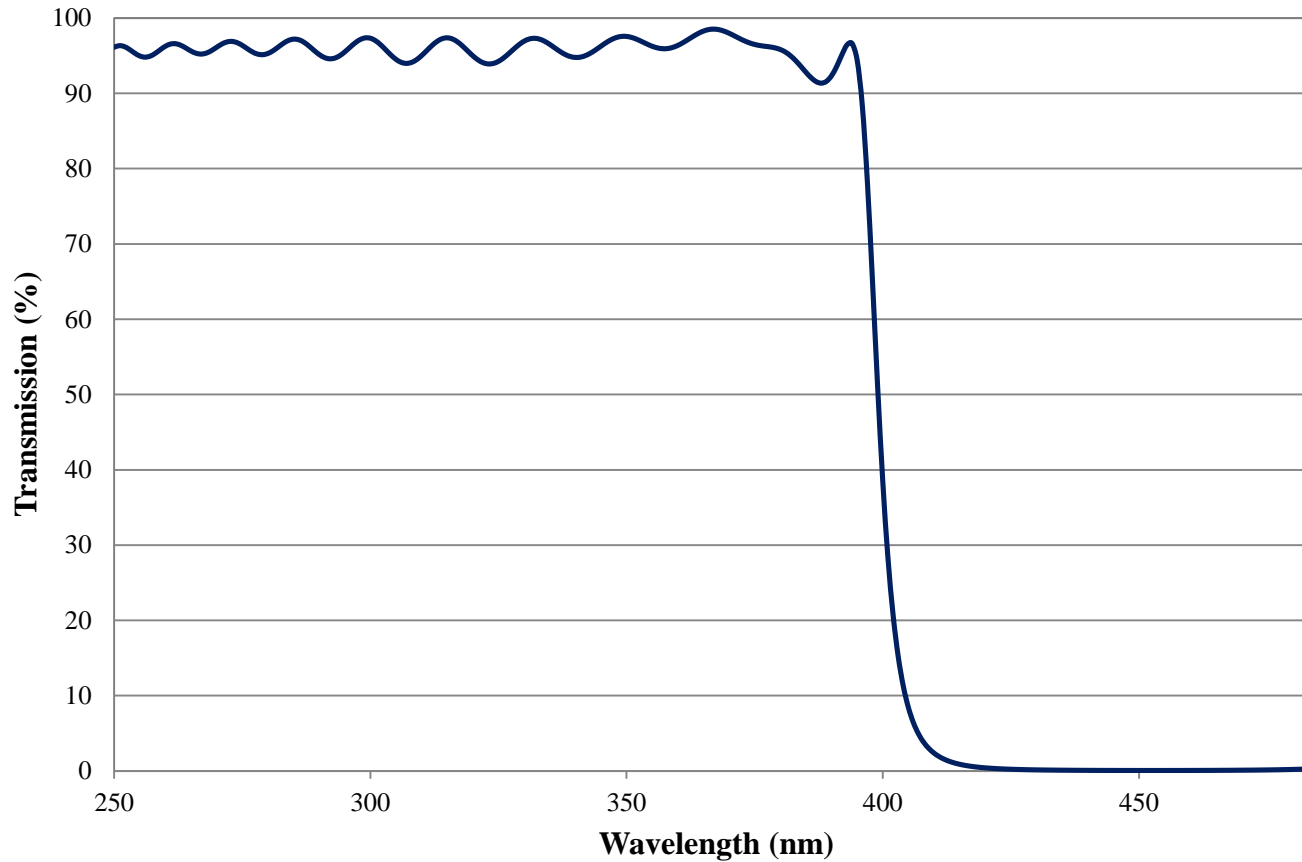

## 400nm Techspec Shortpass Filter: OD >2.0 Coating Performance FOR REFERENCE ONLY

## 400nm Techspec Shortpass Filter: OD >2.0 Coating Performance FOR REFERENCE ONLY

COATING CURVE