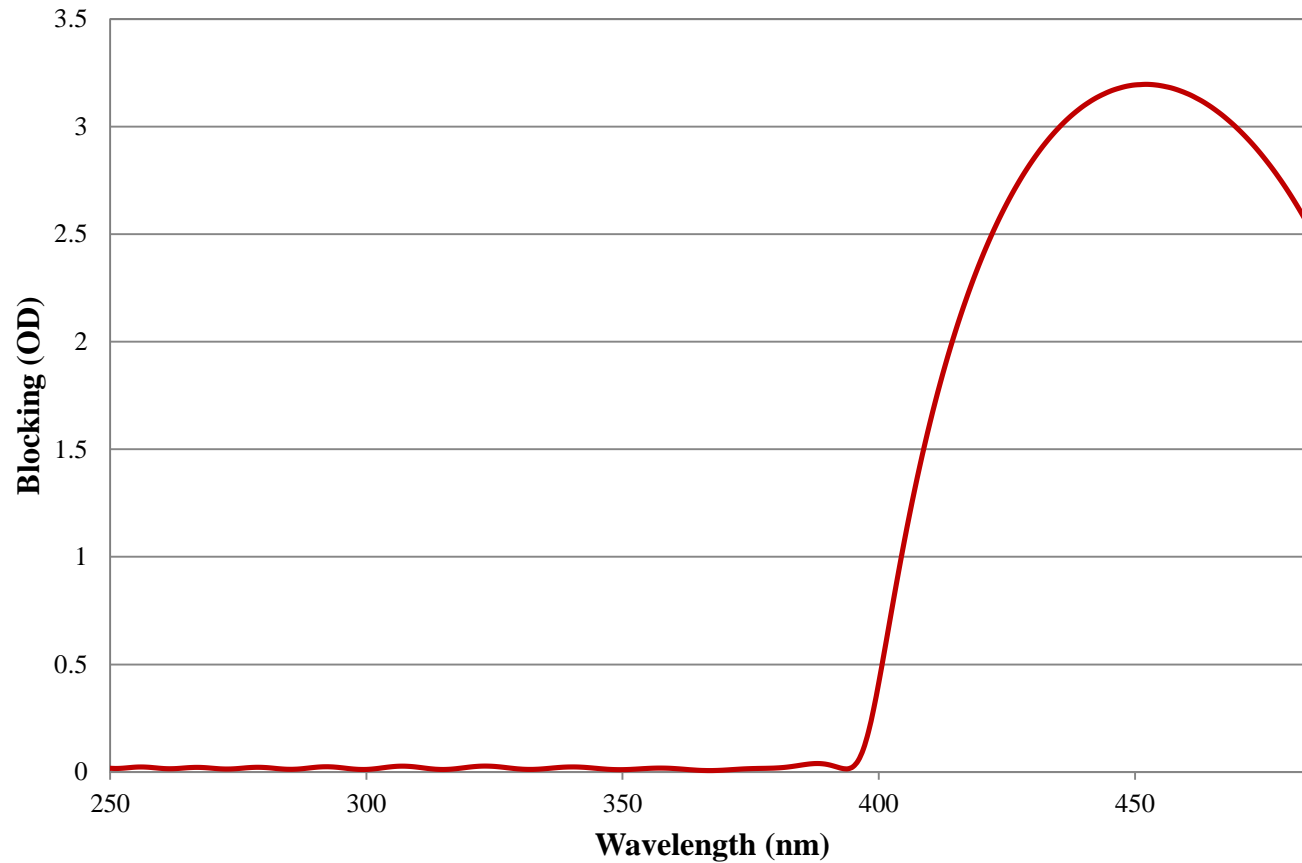

## 400nm Techspec Shortpass Filter: OD >2.0 Coating Performance FOR REFERENCE ONLY

## 400nm Techspec Shortpass Filter: OD >2.0 Coating Performance FOR REFERENCE ONLY

COATING CURVE