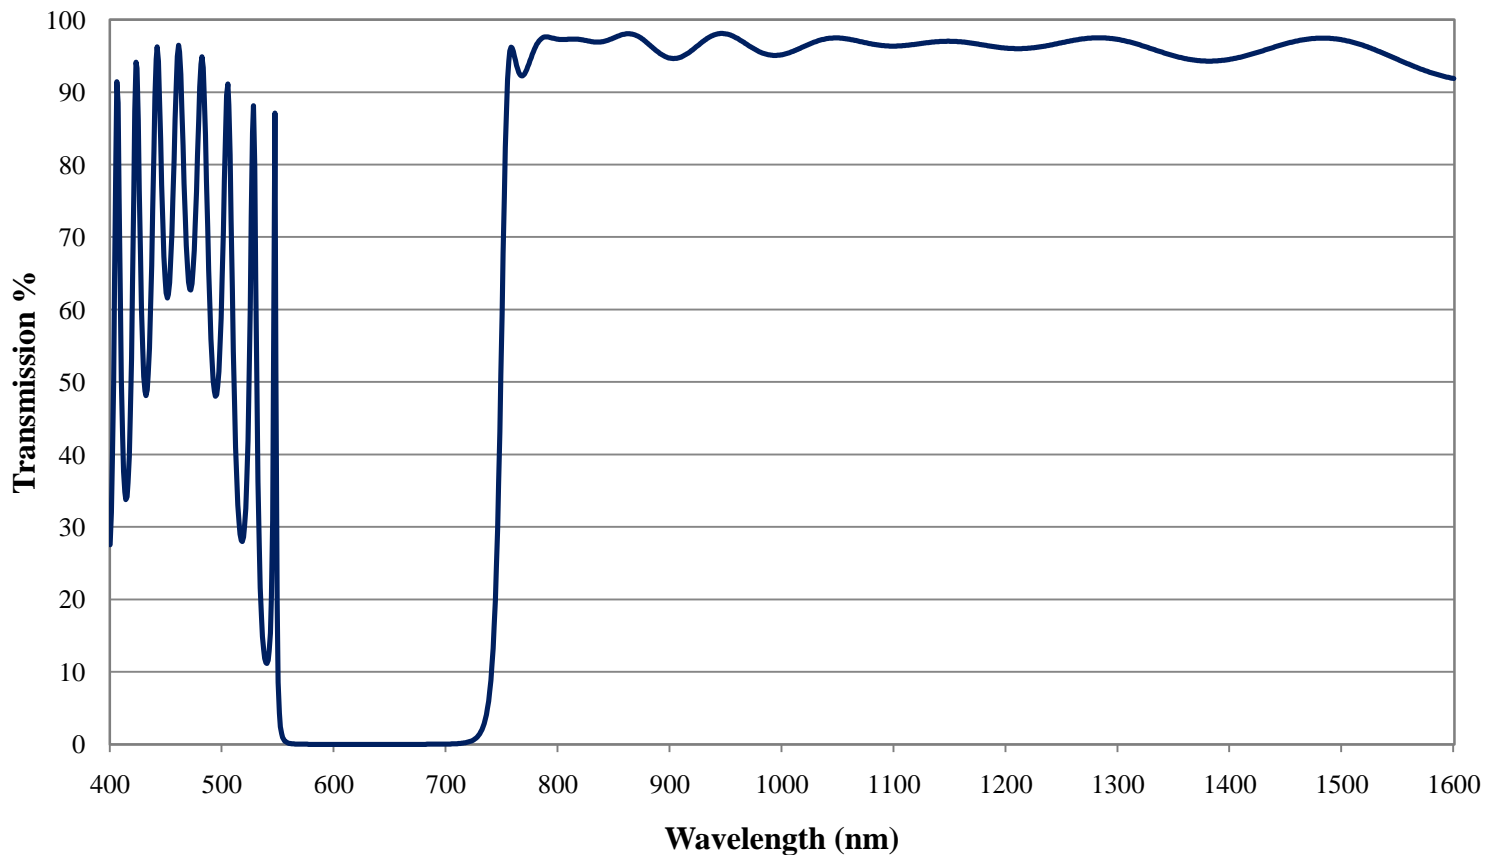

Coating Curve

Edmund Optics Inc.
USA | Asia | Europe

750nm Longpass Filter OD > 2.0 Coating Performance FOR REFERENCE ONLY

COATING CURVE