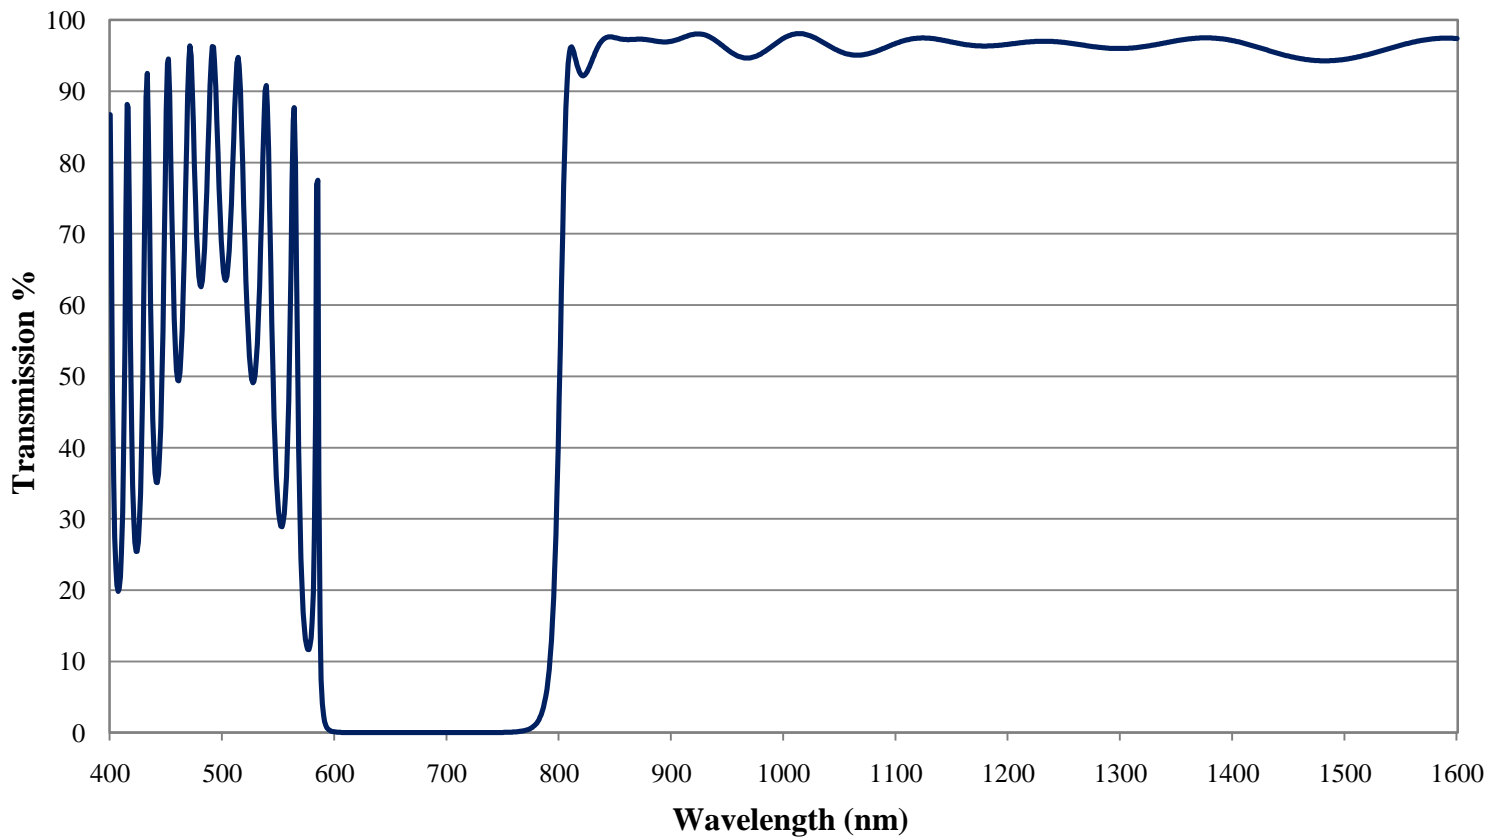

Coating Curve

Edmund Optics Inc.
USA | Asia | Europe

800nm Longpass Filter OD > 2.0 Coating Performance FOR REFERENCE ONLY

COATING CURVE