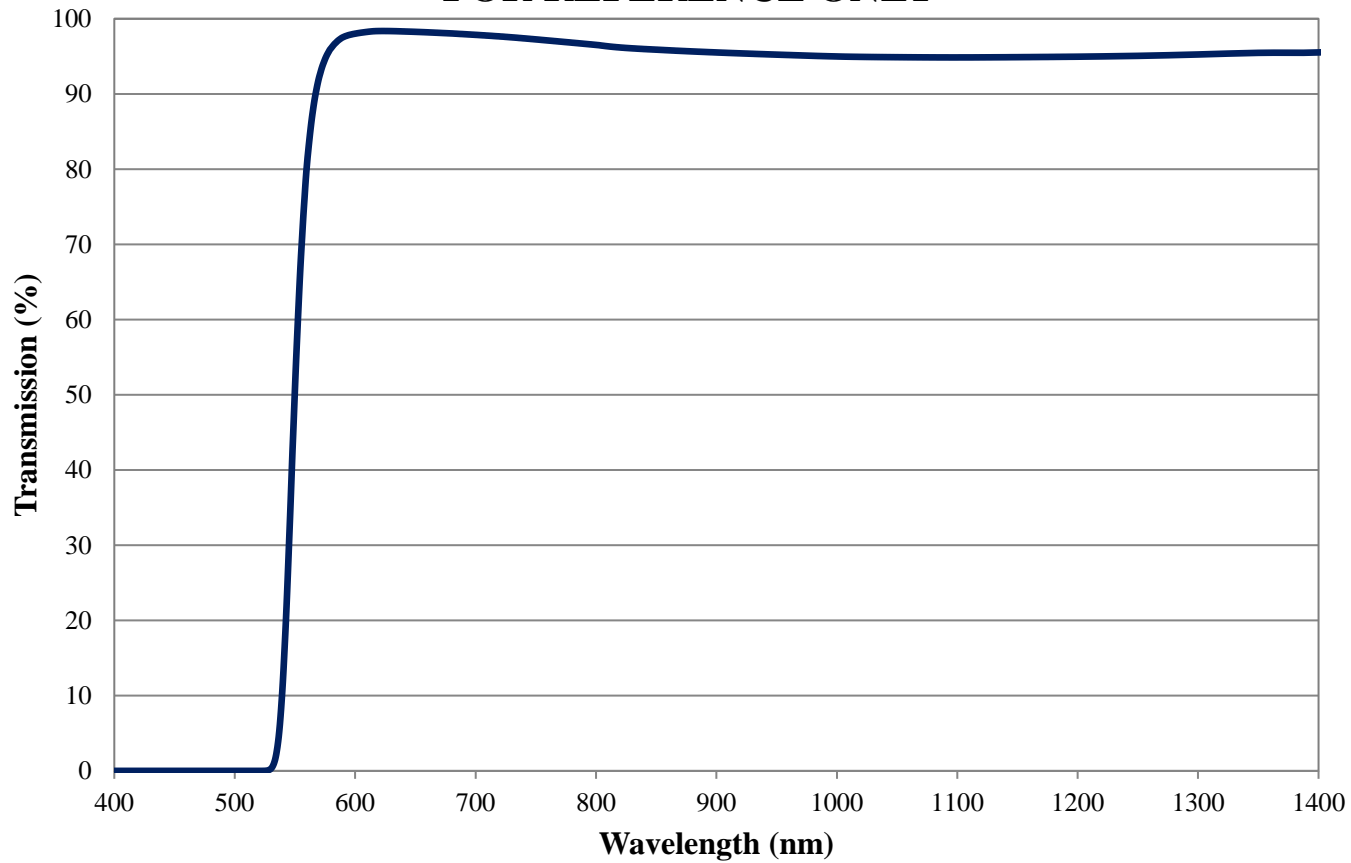

Coating Curve

Edmund Optics Inc.
USA | Asia | Europe

OG-550 Longpass Filter Internal Transmittance 3mm Thickness FOR REFERENCE ONLY

COATING CURVE