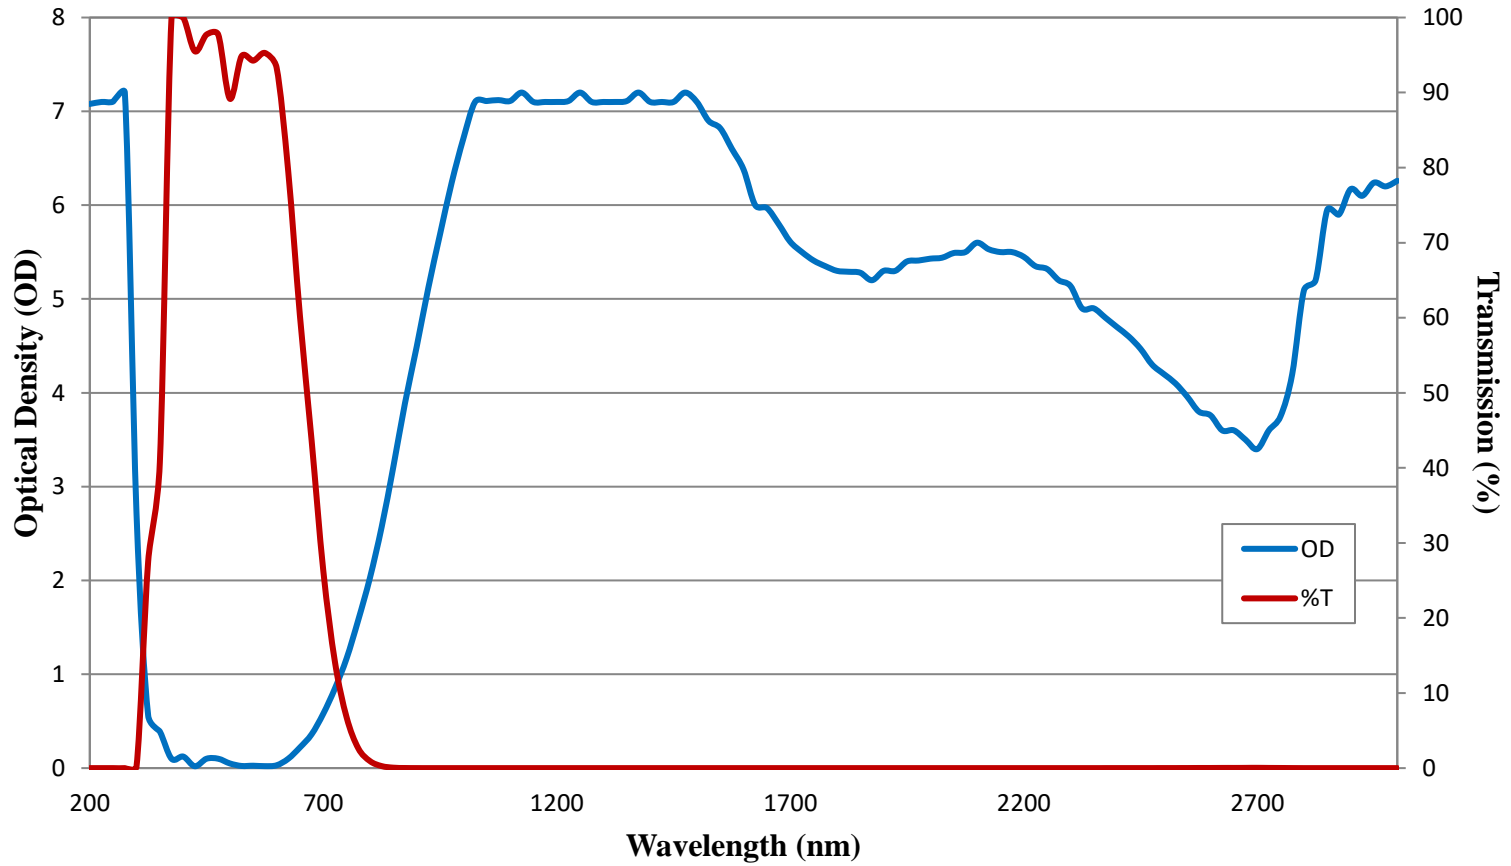

Performance Curve

Edmund Optics Inc.
USA | Asia | Europe

LS17 Laser Safety Eyewear OD/Transmission FOR REFERENCE ONLY

PERFORMANCE CURVE