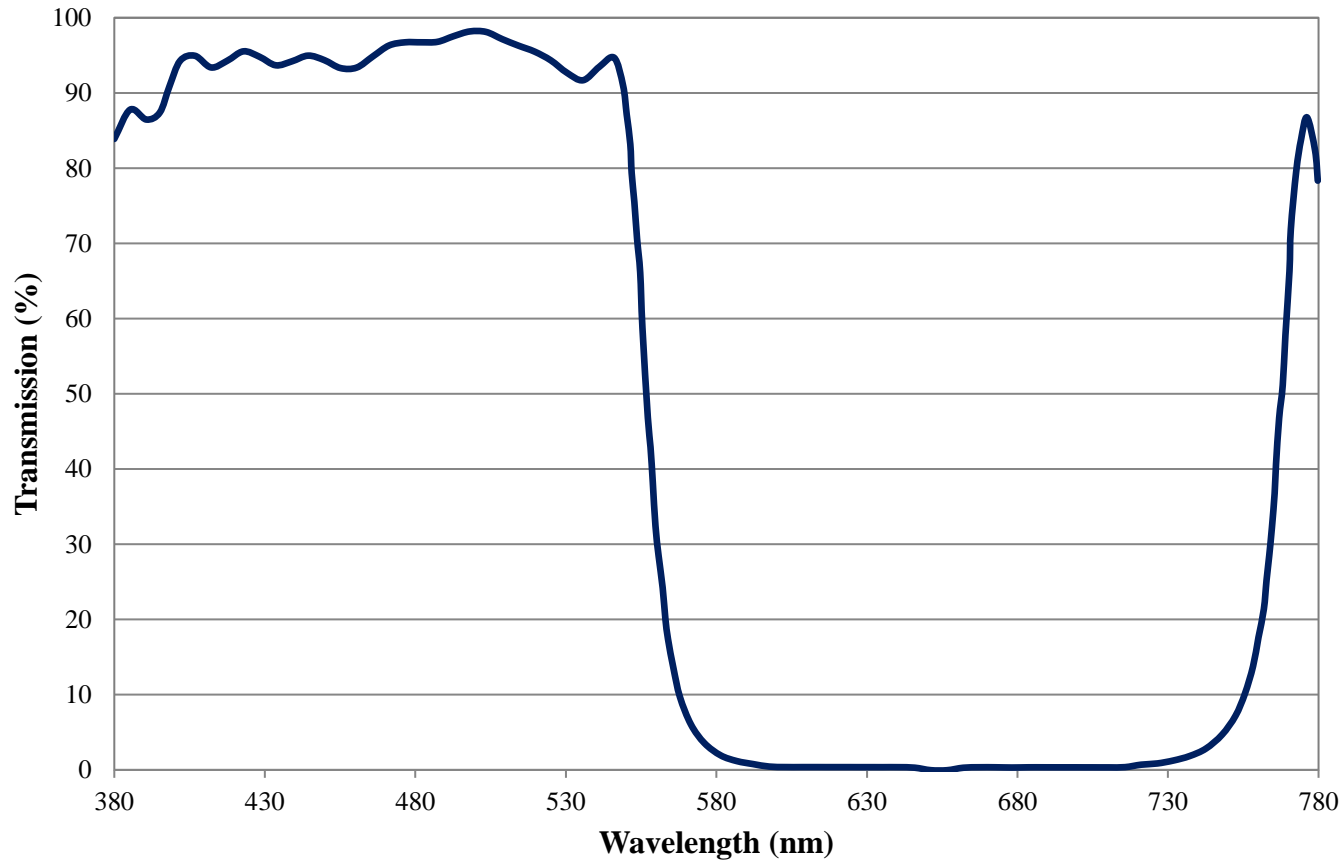

Coating Curve

Edmund Optics Inc.
USA | Asia | Europe

COATING CURVE

Yellow Subtractive Color Dichroic Filter Coating Performance FOR REFERENCE ONLY

Coating Curve

Edmund Optics Inc.
USA | Asia | Europe

COATING CURVE

Cyan Subtractive Color Dichroic Filter Coating Performance FOR REFERENCE ONLY

Coating Curve

Edmund Optics Inc.
USA | Asia | Europe

COATING CURVE

Magenta Subtractive Color Dichroic Filter Coating Performance FOR REFERENCE ONLY