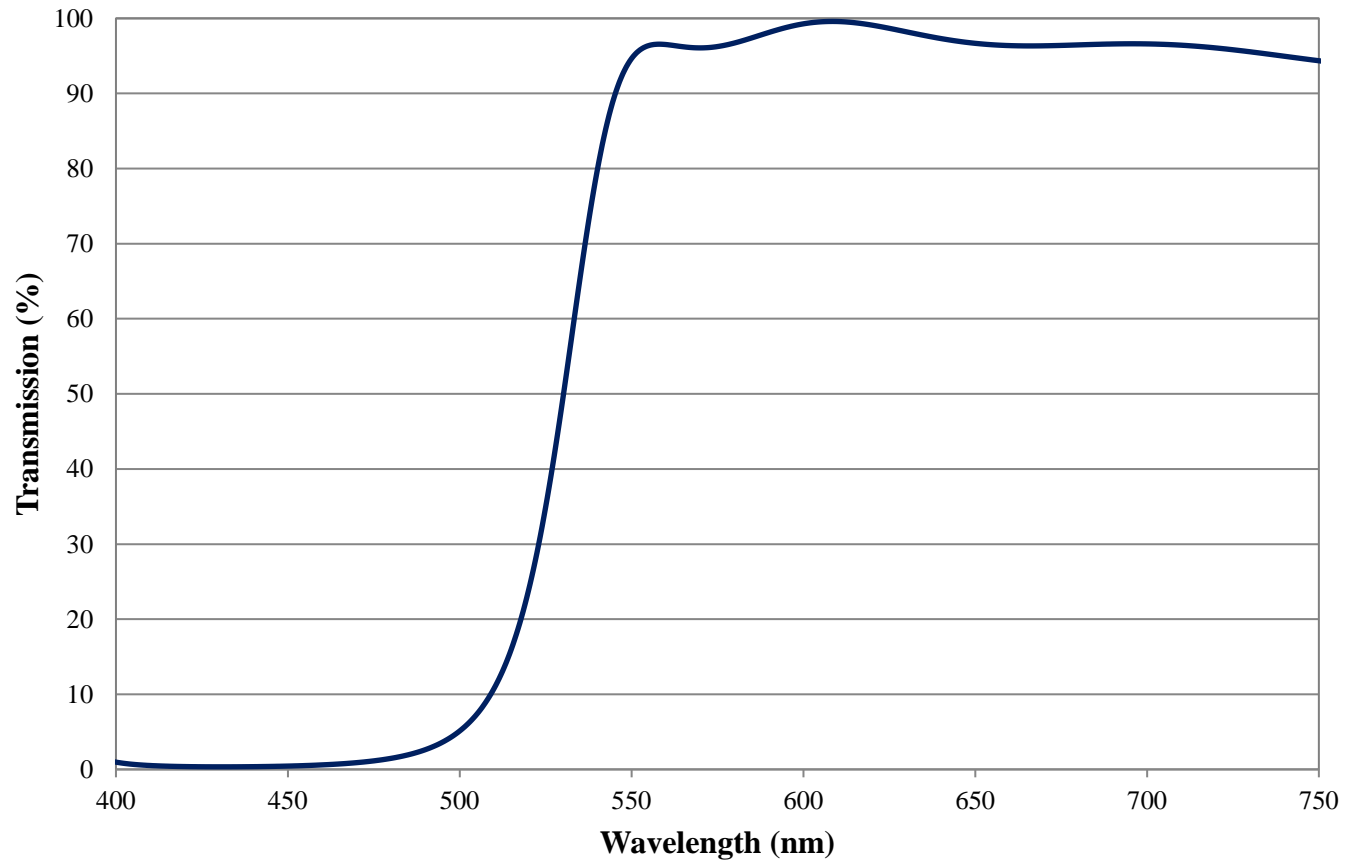

Coating Curve

Edmund Optics Inc.
USA | Asia | Europe

COATING CURVE

Yellow Subtractive Color Dichroic Filter Coating Performance FOR REFERENCE ONLY

Coating Curve

Edmund Optics Inc.
USA | Asia | Europe

COATING CURVE

Cyan Subtractive Color Dichroic Filter Coating Performance FOR REFERENCE ONLY

Coating Curve

Edmund Optics Inc.
USA | Asia | Europe

COATING CURVE

Magenta Subtractive Color Dichroic Filter Coating Performance FOR REFERENCE ONLY