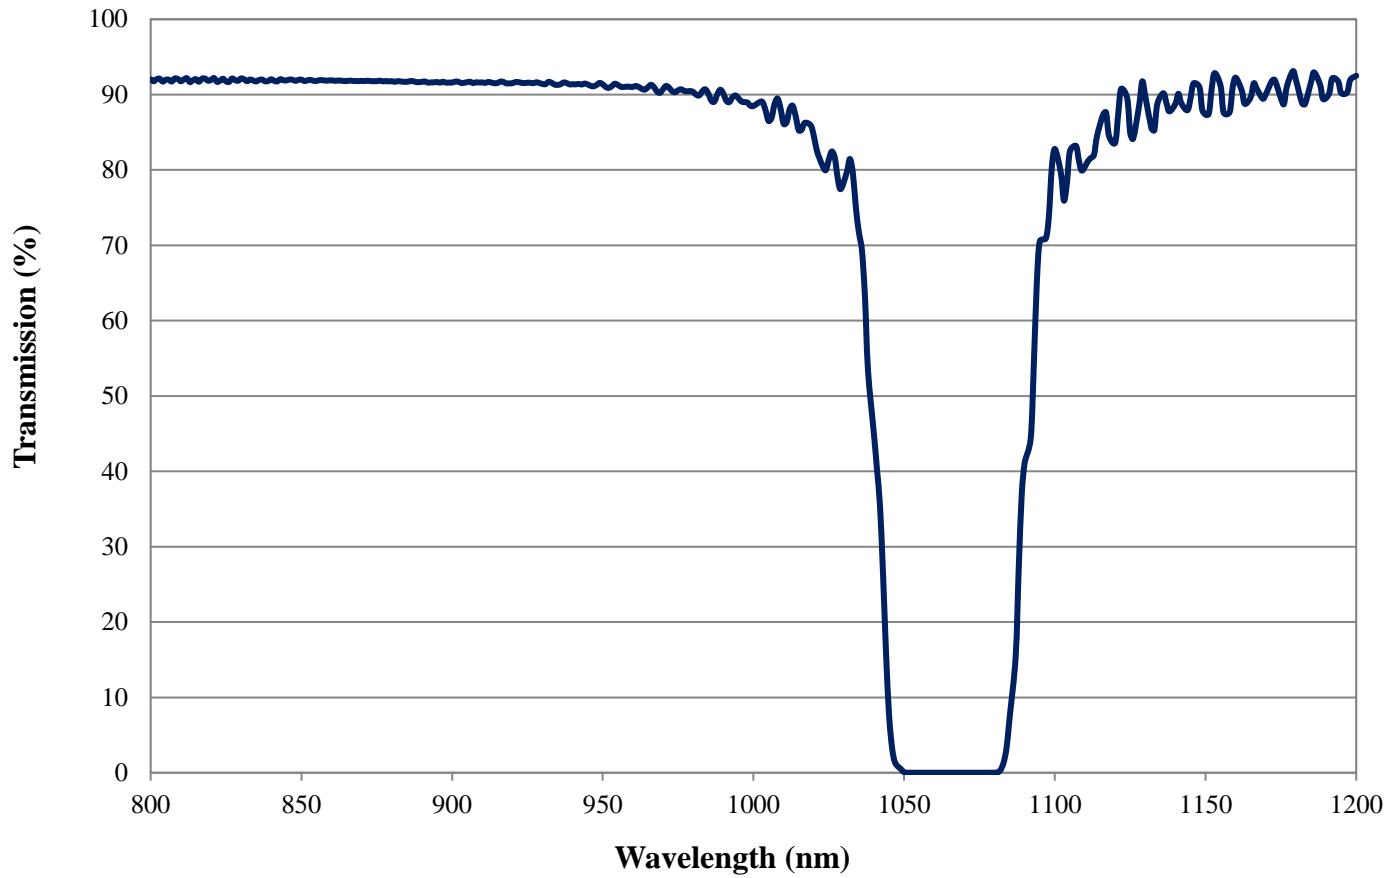

## 1064nm OD 6.0 Ultra-Thin Notch Filter FOR REFERENCE ONLY

COATING CURVE