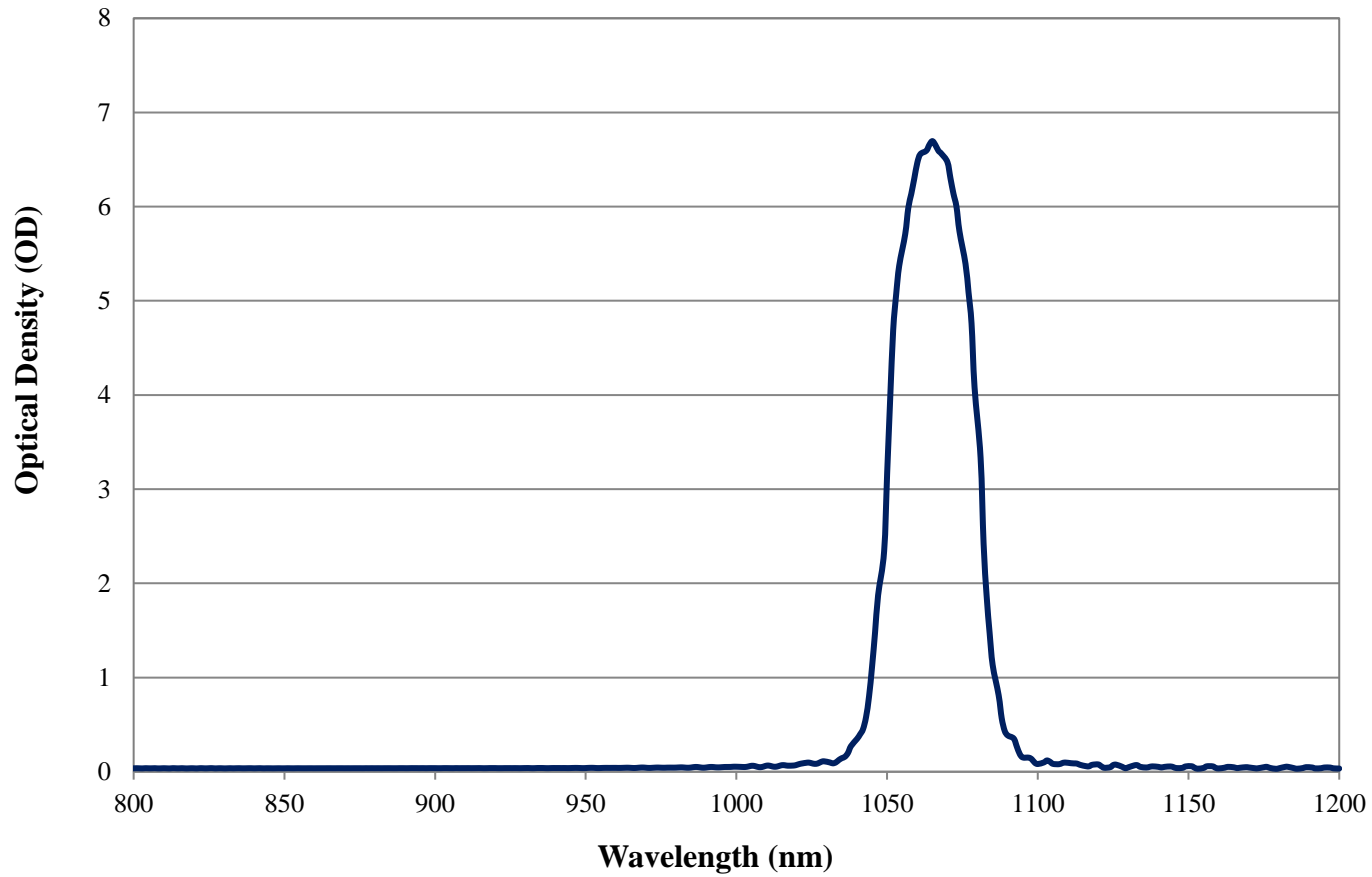

## 1064nm OD 6.0 Ultra-Thin Notch Filter FOR REFERENCE ONLY

COATING CURVE