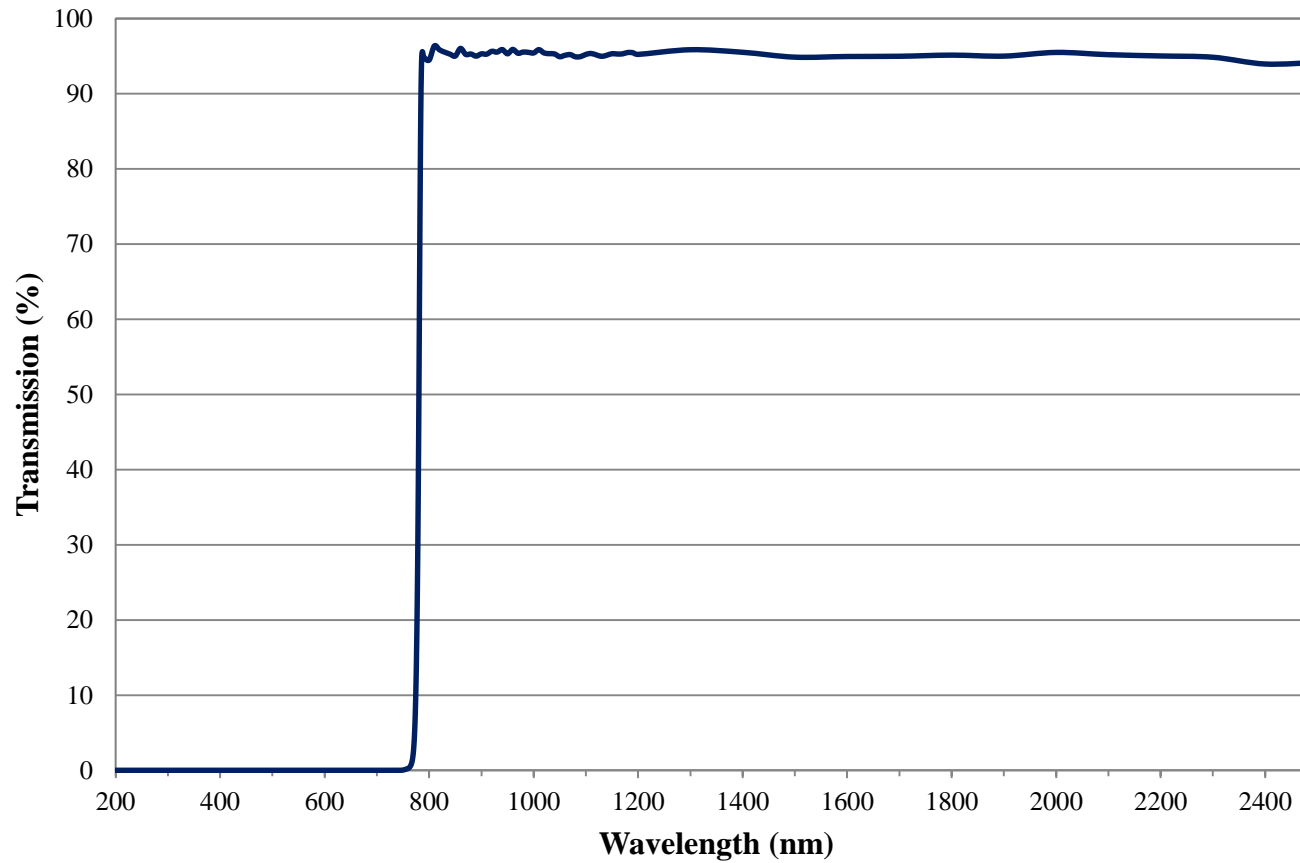

## 780nm Colored Glass Replacement Longpass Filter FOR REFERENCE ONLY

COATING CURVE