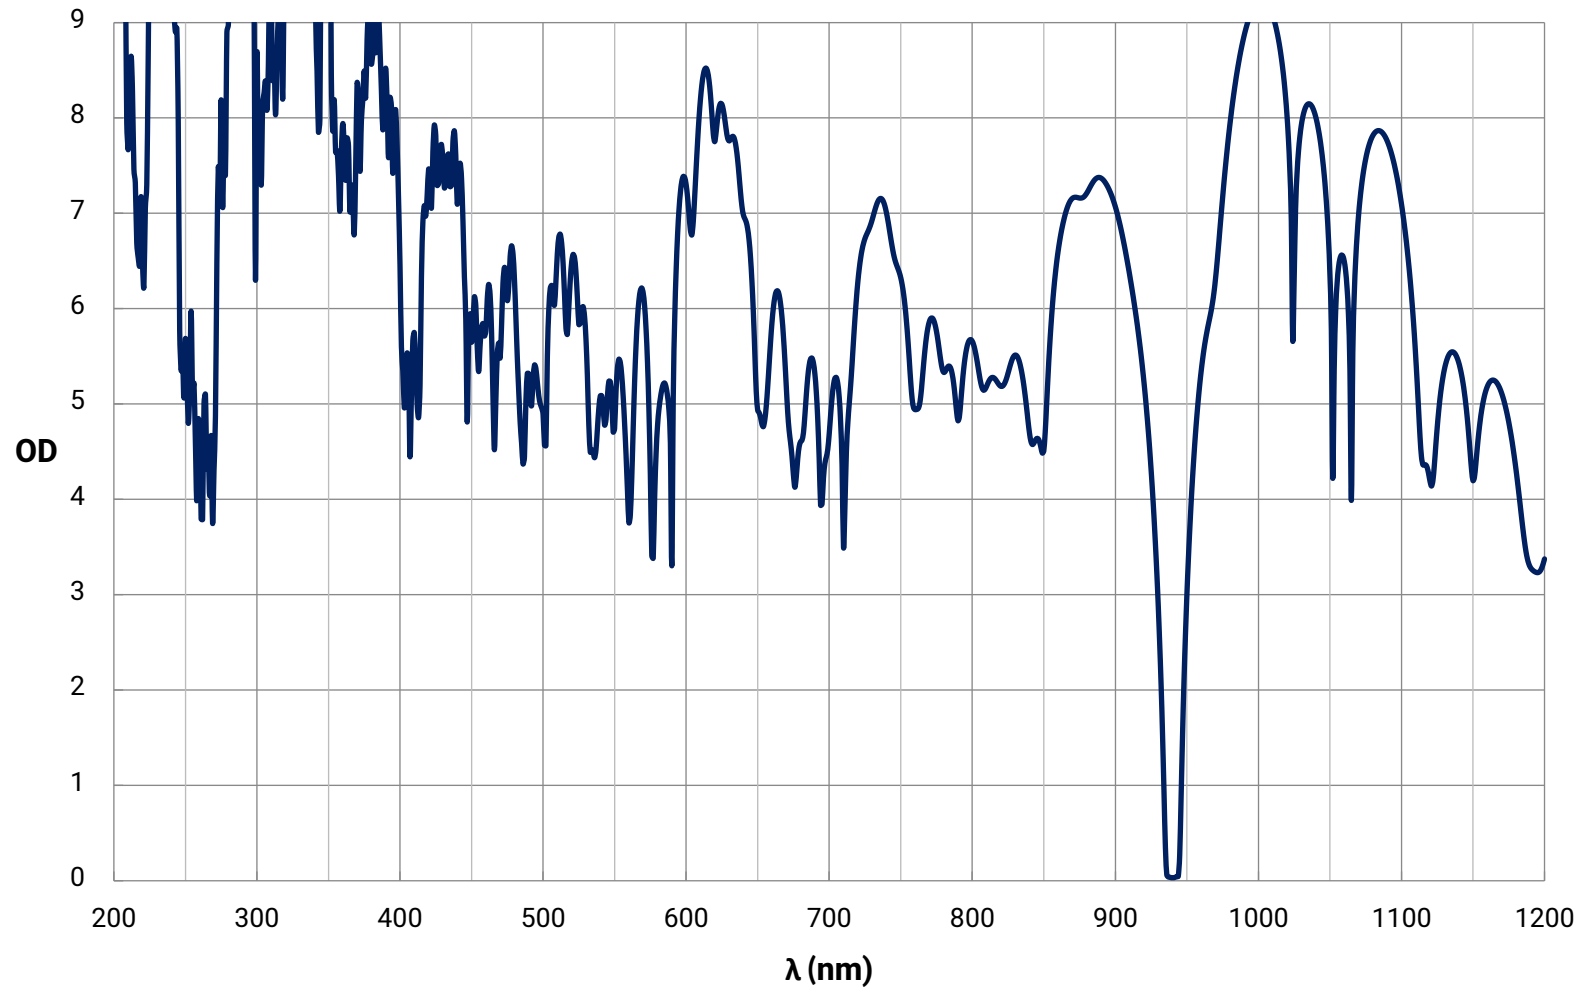

Bandpass Filter Curve

[Download Data \(Excel\)](#)

[View Data \(Text\)](#)

940nm CWL, Hard Coated OD 4.0 10nm Bandpass Filter

Theoretical Transmission Curve

© COPYRIGHT 2020 EDMUND OPTICS, INC. ALL RIGHTS RESERVED

Bandpass Filter Curve

[Download Data \(Excel\)](#)

[View Data \(Text\)](#)

940nm CWL, Hard Coated OD 4.0 10nm Bandpass Filter

Theoretical Optical Density Curve

© COP VRIGHT 2020 EDMUND OPTICS, INC. ALL RIGHTS RESERVED