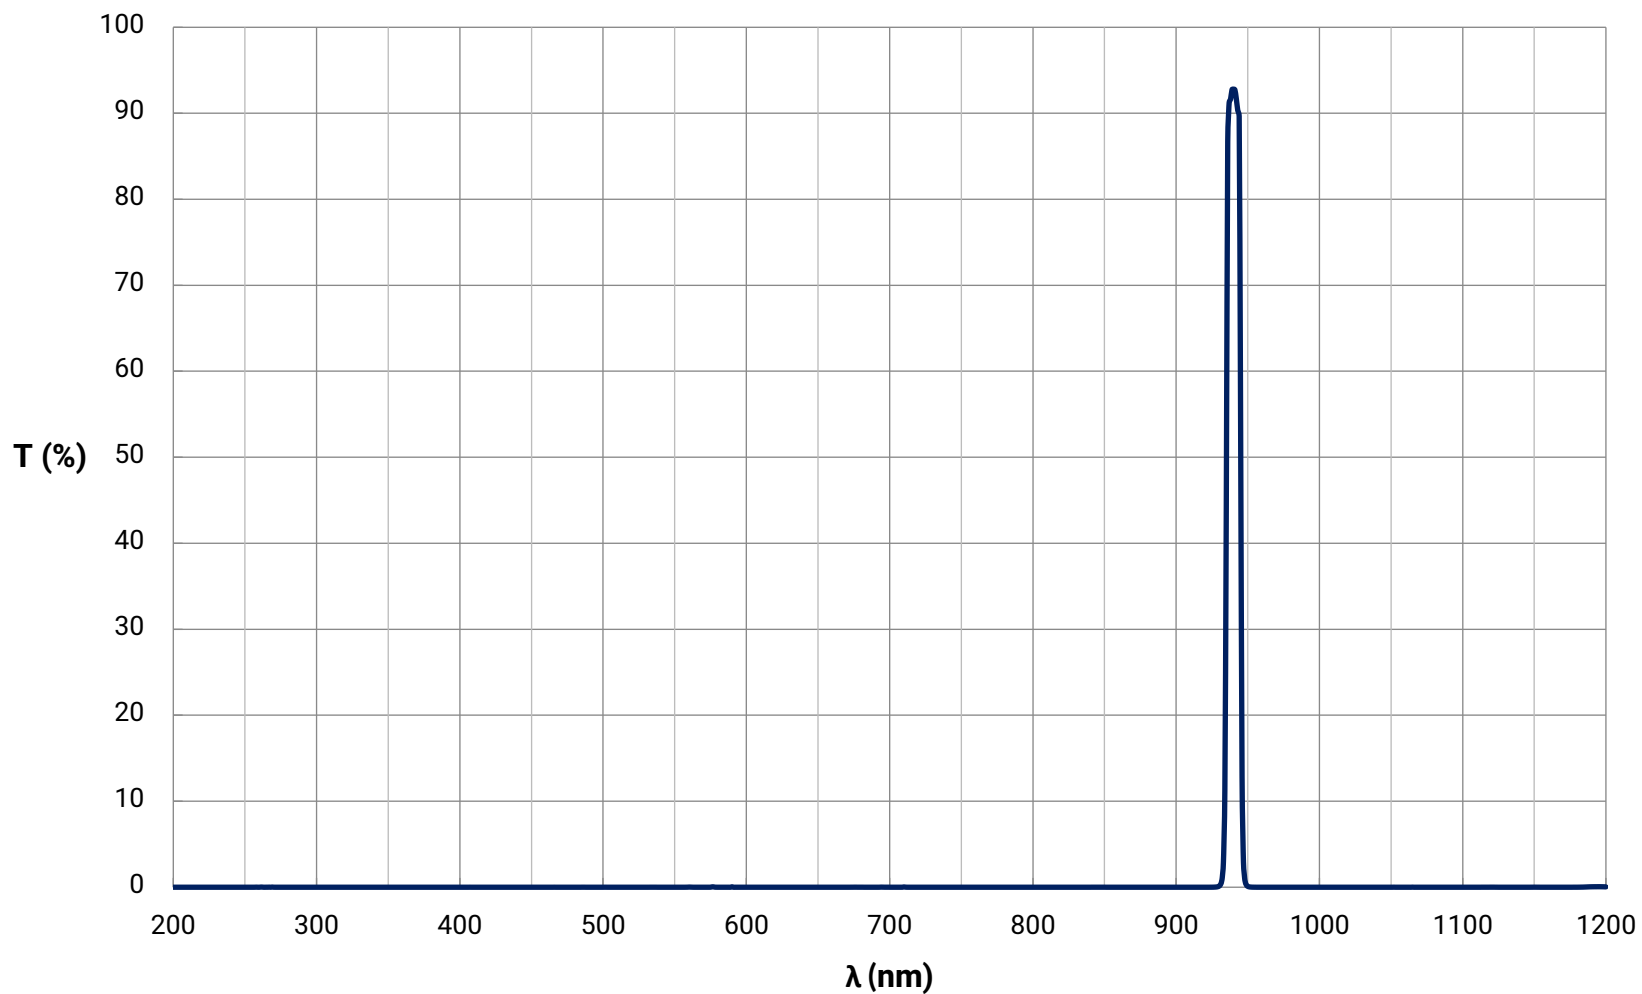

Bandpass Filter Curve

[Download Data \(Excel\)](#)

[View Data \(Text\)](#)

940nm CWL, Hard Coated OD 4.0 10nm Bandpass Filter

Theoretical Transmission Curve

© COPYRIGHT 2020 EDMUND OPTICS, INC. ALL RIGHTS RESERVED

Bandpass Filter Curve

[Download Data \(Excel\)](#)

[View Data \(Text\)](#)

940nm CWL, Hard Coated OD 4.0 10nm Bandpass Filter

Theoretical Optical Density Curve

© COP VRIGHT 2020 EDMUND OPTICS, INC. ALL RIGHTS RESERVED