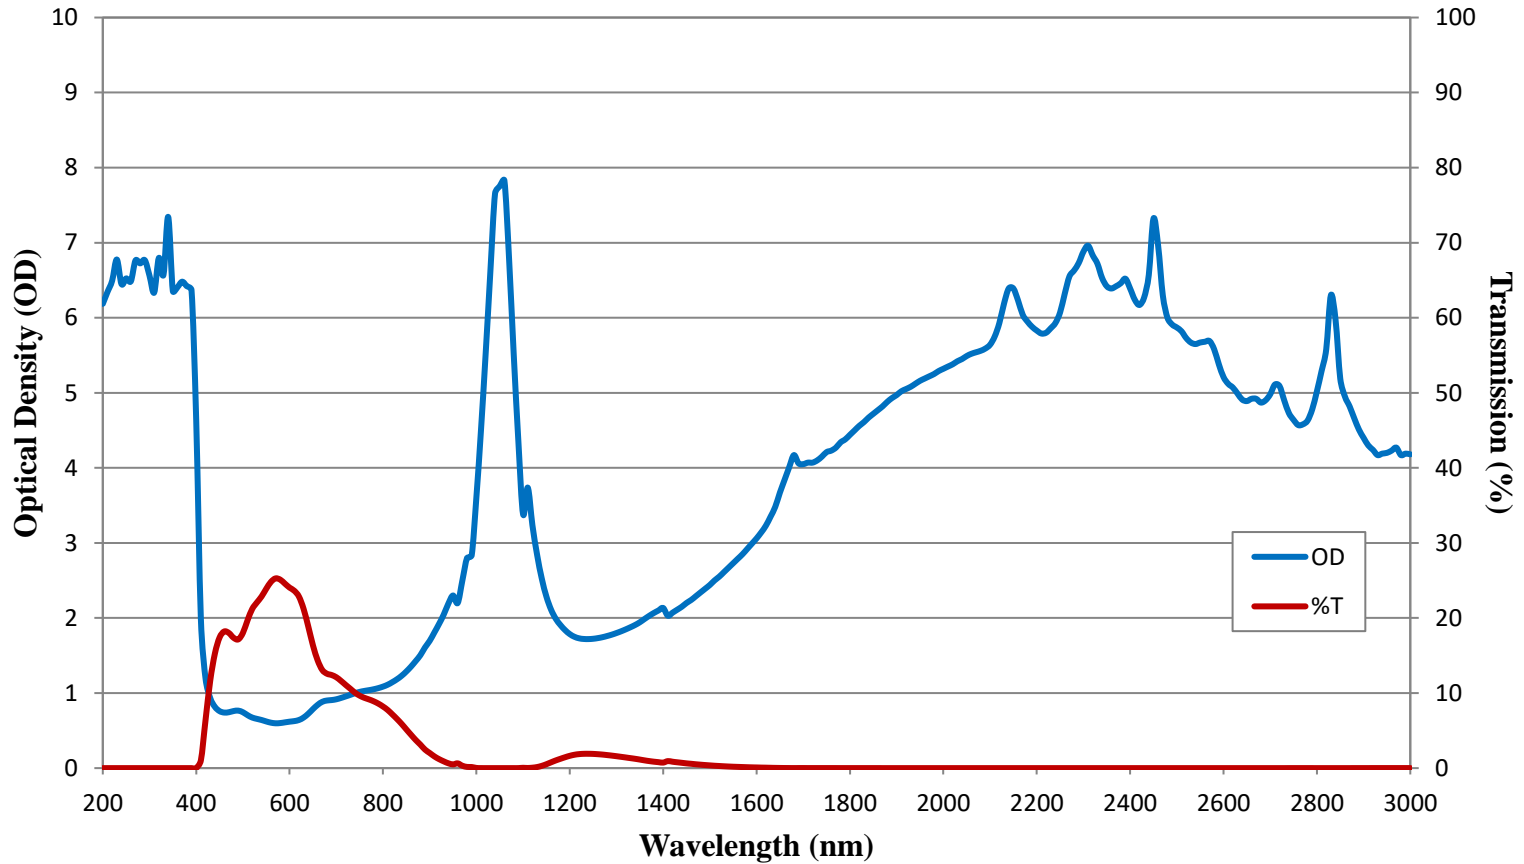

Performance Curve

Edmund Optics Inc.
USA | Asia | Europe

LS19 Laser Safety Eyewear OD/Transmission FOR REFERENCE ONLY

PERFORMANCE CURVE