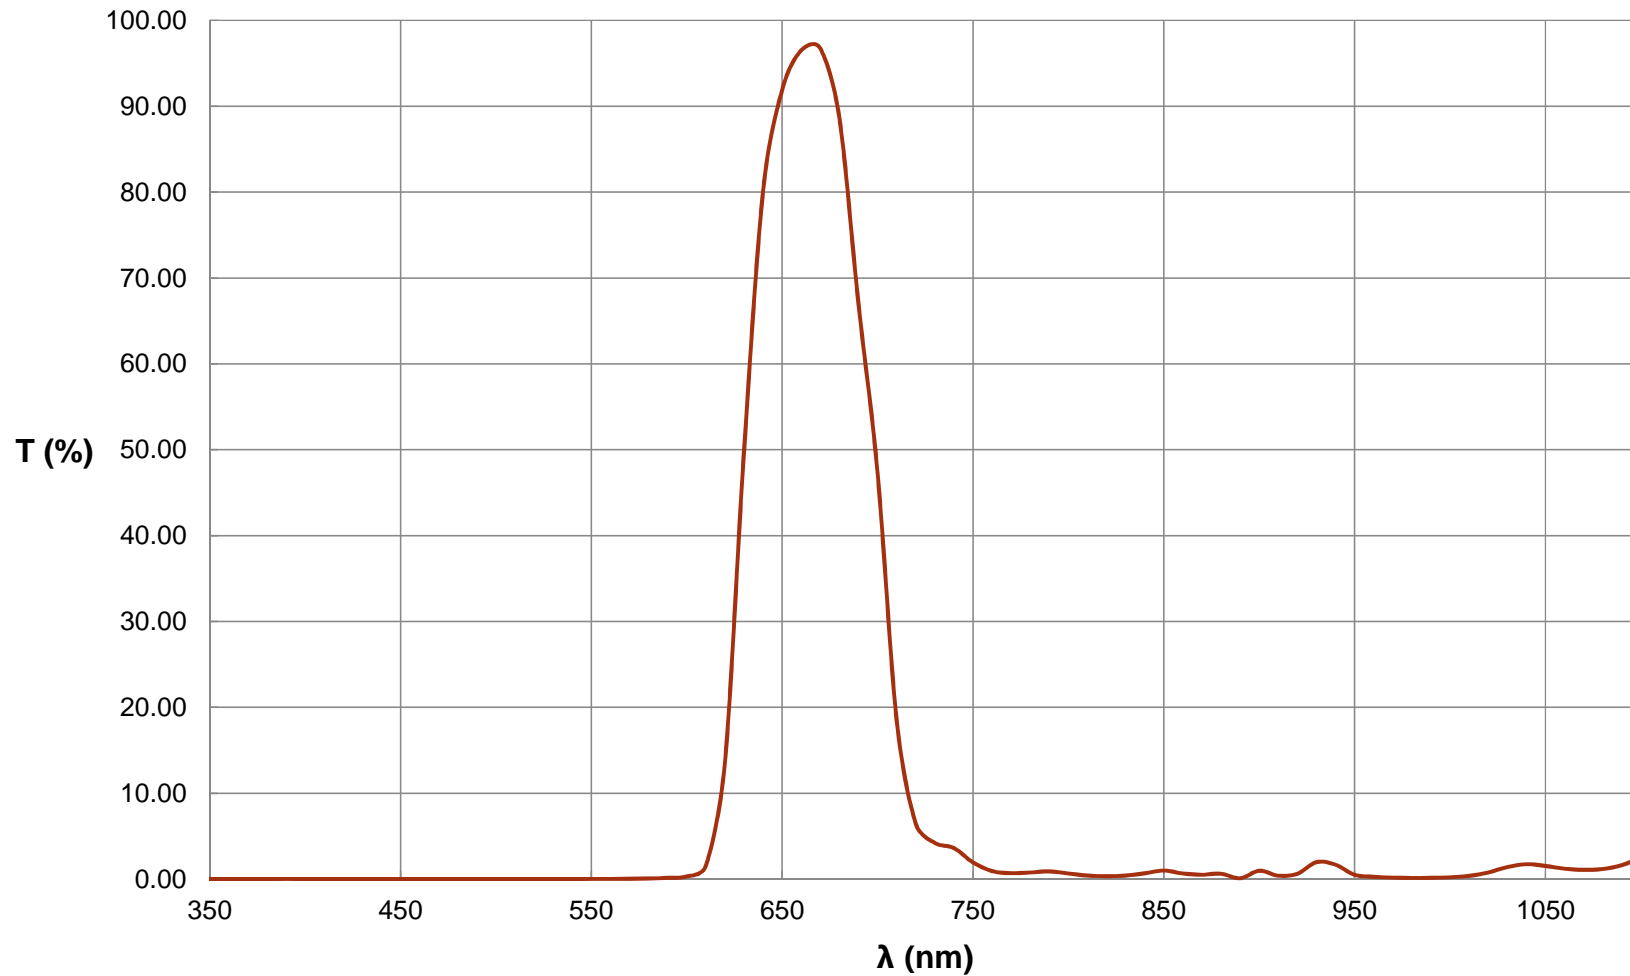

# 660nm Machine Vision Bandpass Filter Coating Curve

Dark Red Machine Vision Bandpass Filter, 660nm  
FOR REFERENCE ONLY

© COPYRIGHT 2020 EDMUND OPTICS, INC. ALL RIGHTS RESERVED