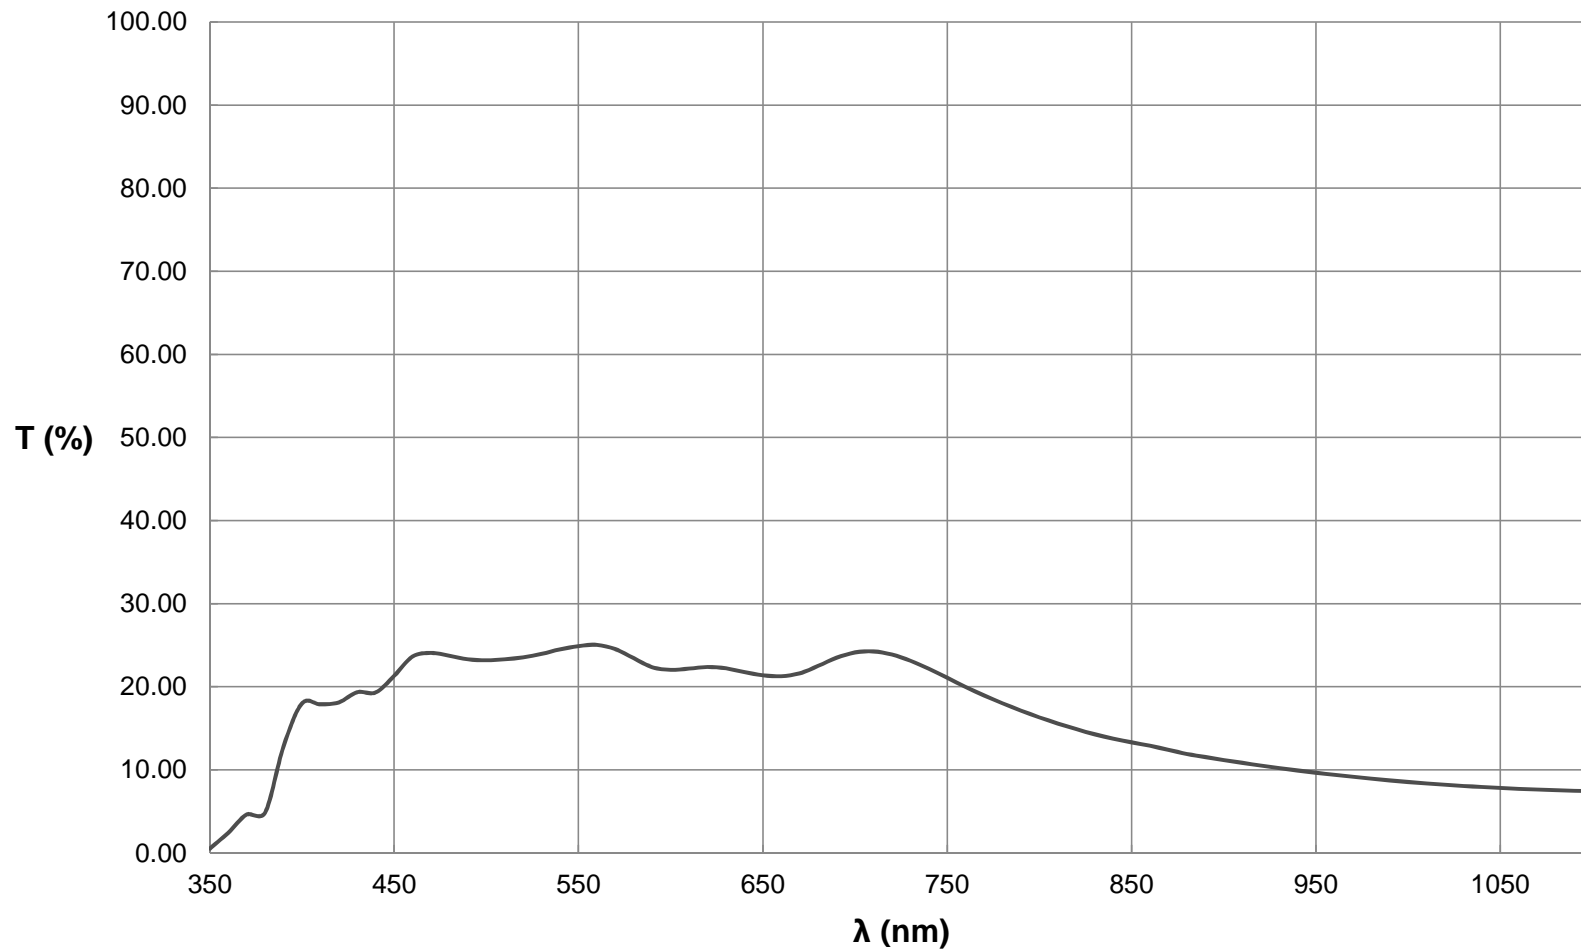

Machine Vision ND 0.6 Filter Coating Curve

Machine Vision ND 0.6 Filter, 25% Average Transmission (425nm-675nm)
FOR REFERENCE ONLY

© COPYRIGHT 2020 EDMUND OPTICS, INC. ALL RIGHTS RESERVED