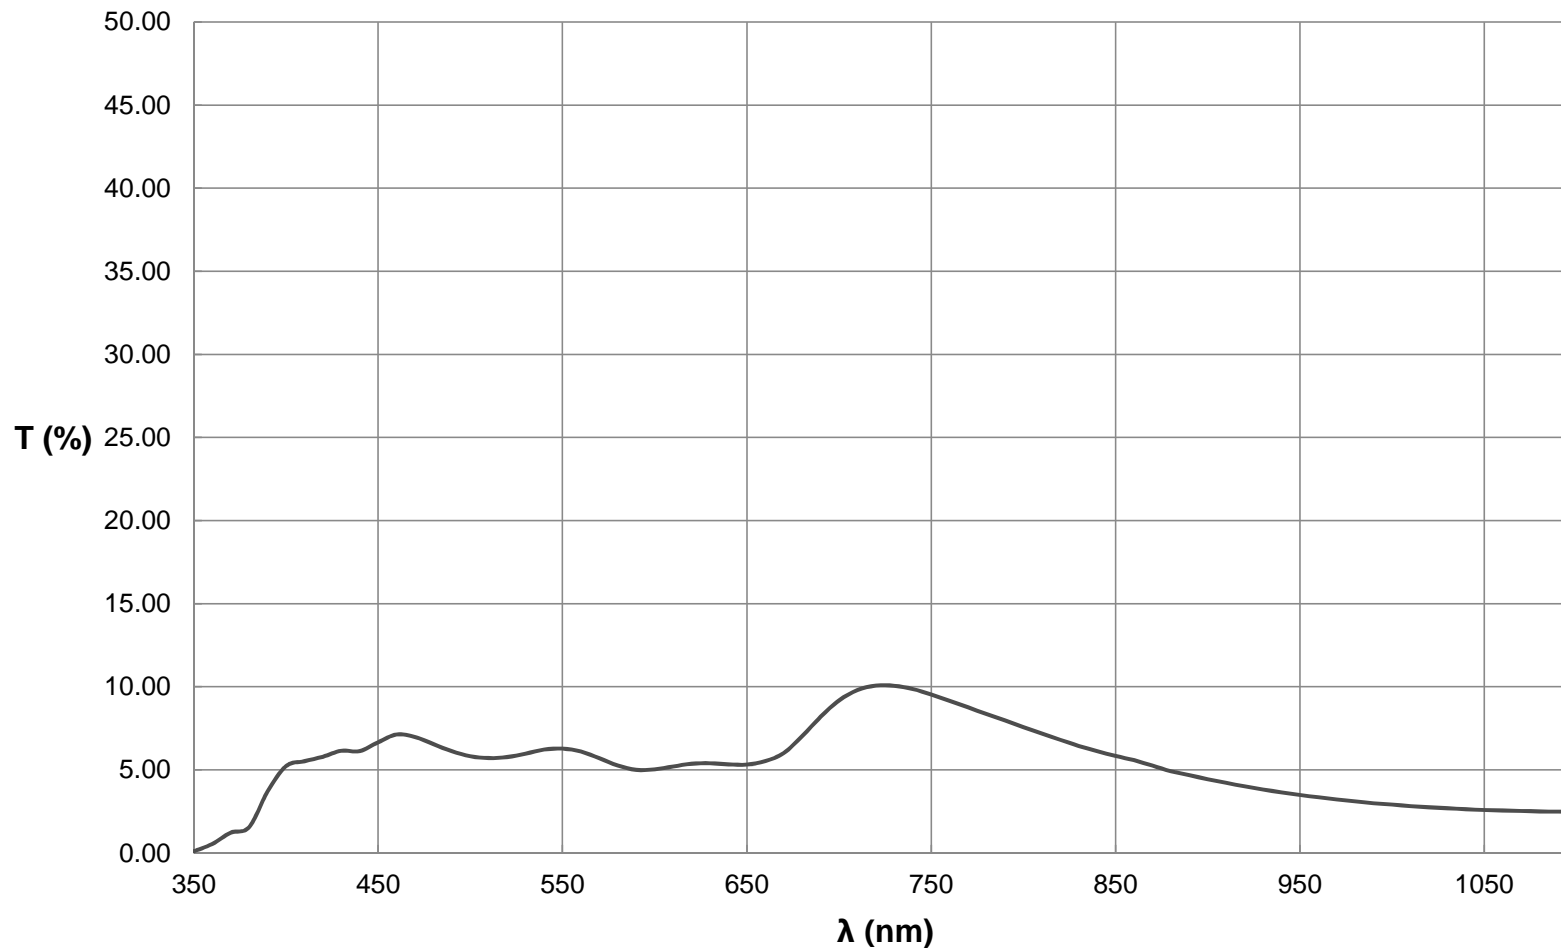

Machine Vision ND 1.2 Filter Coating Curve

Machine Vision ND 1.2 Filter, 6.25% Average Transmission (425nm-675nm)
FOR REFERENCE ONLY

© COPYRIGHT 2020 EDMUND OPTICS, INC. ALL RIGHTS RESERVED