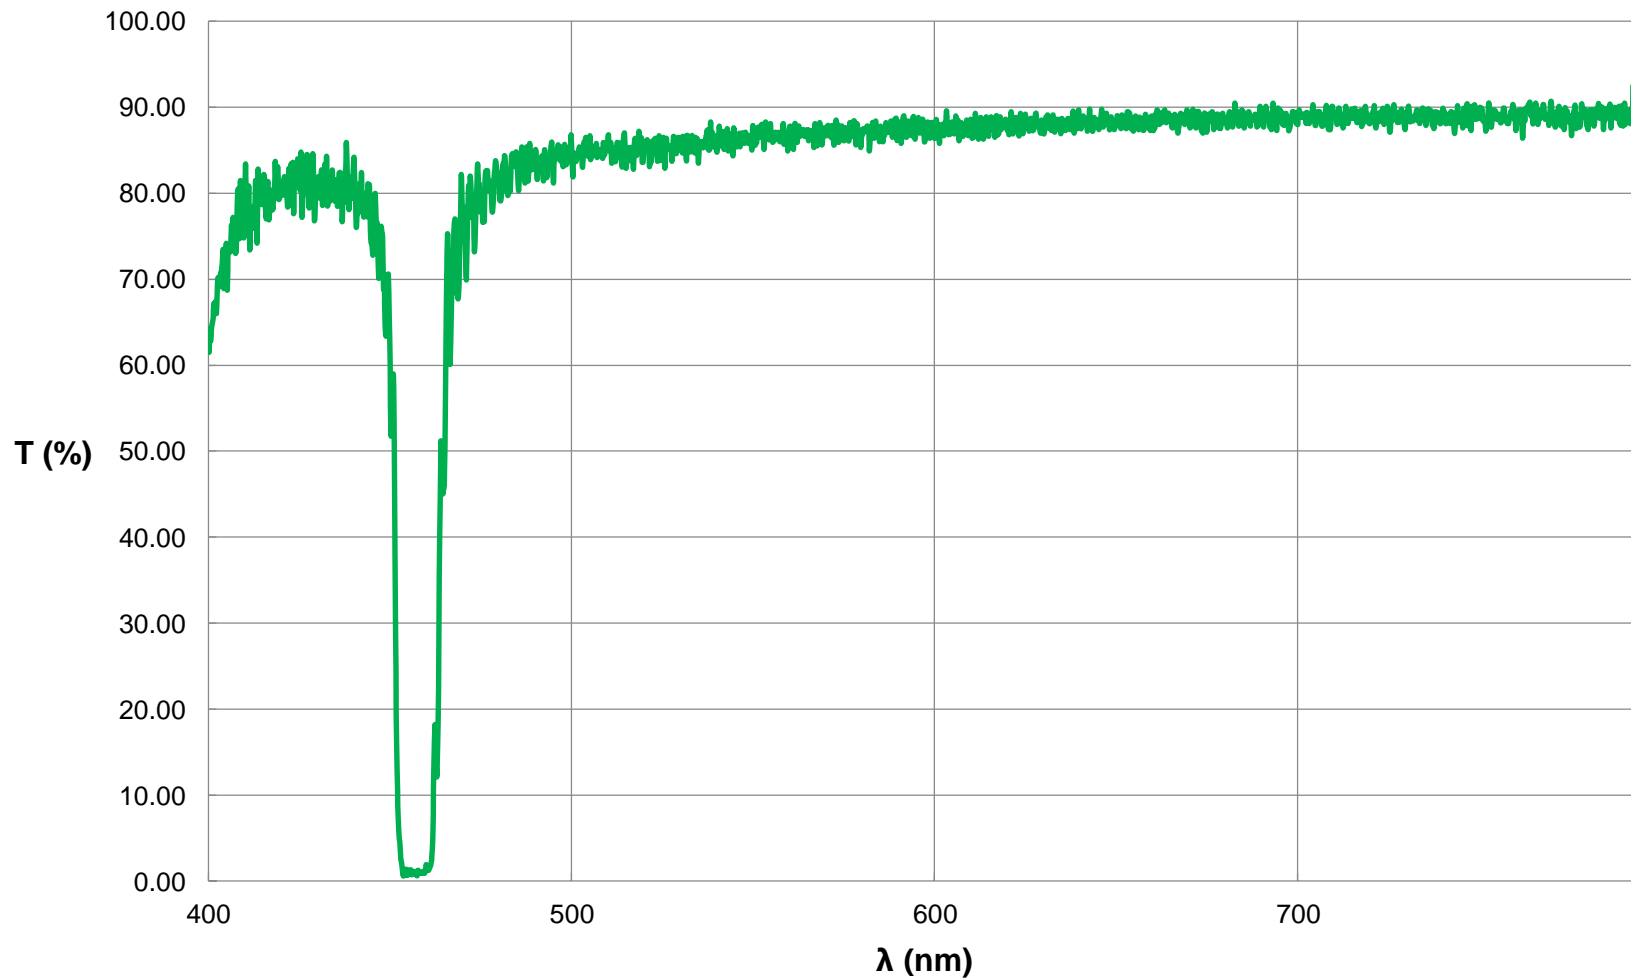

# 457nm, 8 FWHM, Filter Curve

457nm 70x35mm META<sup>®</sup> holoOPTIX<sup>®</sup> FLEX Notch Filter  
FOR REFERENCE ONLY

© COPYRIGHT 2020 EDMUND OPTICS, INC. ALL RIGHTS RESERVED