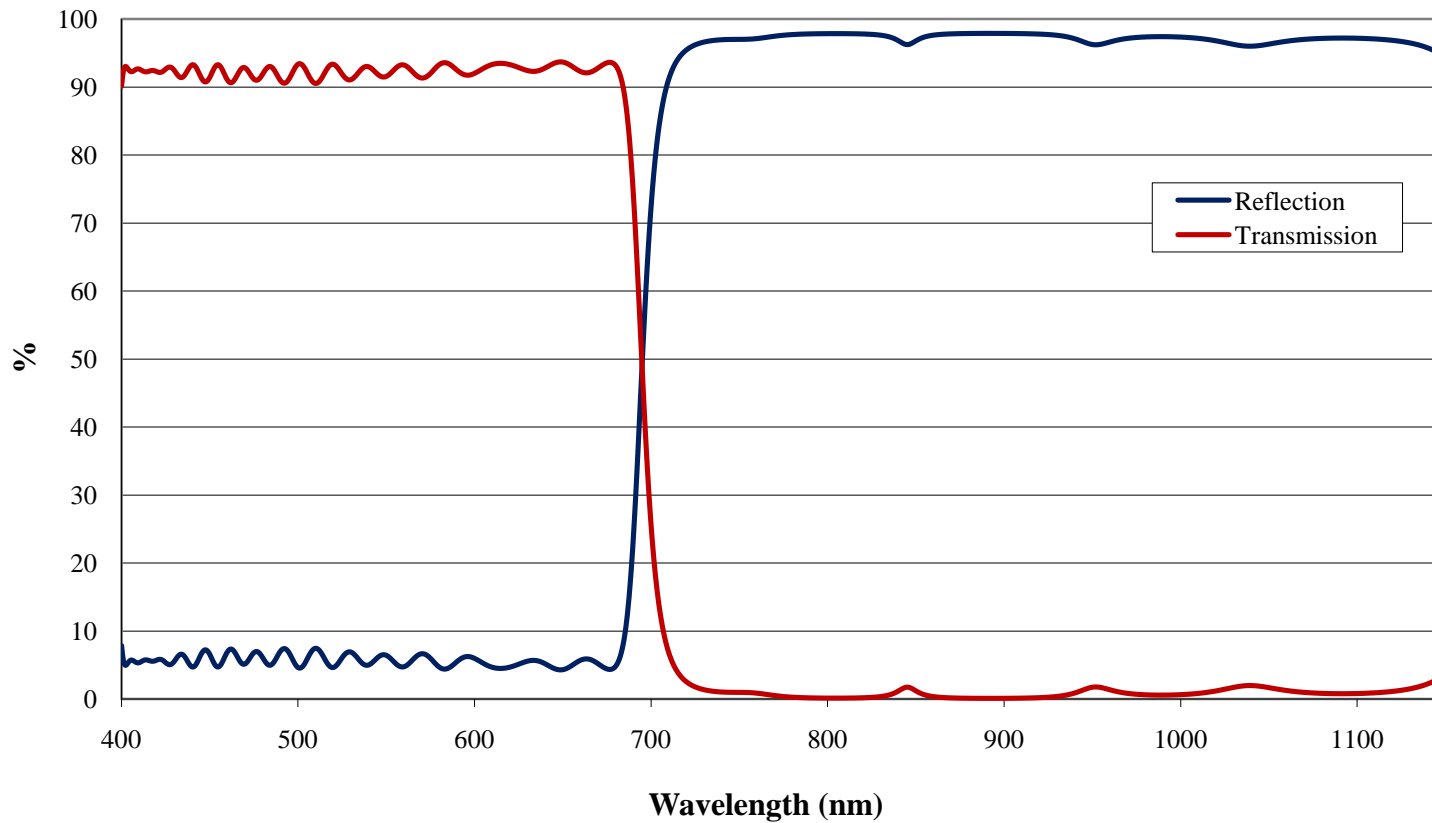

Coating Curve

Edmund Optics Inc.
USA | Asia | Europe

TECHSPEC 0° Hot Mirror Coating Performance FOR REFERENCE ONLY

COATING CURVE