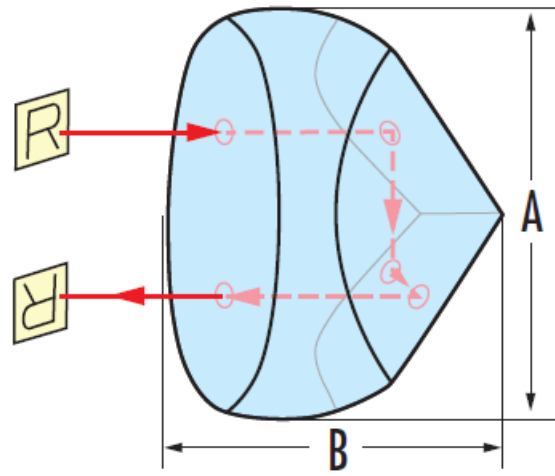

[All Products](#) / [Optics](#) / [Prisms](#) / [Retroreflection Prisms](#)

TECHSPEC® Mounted N-BK7 Corner Cube Retroreflectors

- Incident Light is Reflected Back to the Source
- Useful for Surveying and Alignment
- 1/4-20 Tapped Holes for Easy Mounting
- Also Available [Unmounted](#)

Common Specifications

Surface Quality:	60-40	Image Orientation:	Left-Handed
Ray Deviation (°):	180	Power (fringes) @ 632.8nm:	0.25
Irregularity (fringes) @ 632.8nm:	0.25		

Technical Information

Products

Inner Diameter (mm)	Coating	Stock Number	Price	Buy
7.20	Silver with protective overcoat	#49-079	€295,00 Volume Pricing	5 In Stock
7.20	VIS 0° & Silver with protective overcoat	#12-211	€323,00 Volume Pricing	2 In Stock
7.20	NIR II & Silver with protective overcoat	#12-670	€323,00 Volume Pricing	4 In Stock
12.70	Silver with protective overcoat	#45-203	€386,00 Volume Pricing	14 In Stock
12.70	VIS 0° & Silver with protective overcoat	#12-216	€415,00 Volume Pricing	5 In Stock
12.70	NIR II & Silver with protective overcoat	#12-671	€415,00 Volume Pricing	16 In Stock
25.40	Silver with protective overcoat	#45-188	€431,00 Volume Pricing	2 In Stock
25.40	VIS 0° & Silver with protective overcoat	#12-217	€449,00 Volume Pricing	4 In Stock
25.40	NIR II & Silver with protective overcoat	#12-672	€449,00 Volume Pricing	3 In Stock
38.10	Silver with protective overcoat	#45-190	€516,00 Volume Pricing	Contact Us
50.80	Silver with protective overcoat	#45-192	€600,00 Volume Pricing	Contact Us
63.50	Silver with protective overcoat	#49-080	€704,00 Volume Pricing	Contact Us
76.20	Silver with protective overcoat	#49-081	€846,00 Volume Pricing	4 In Stock