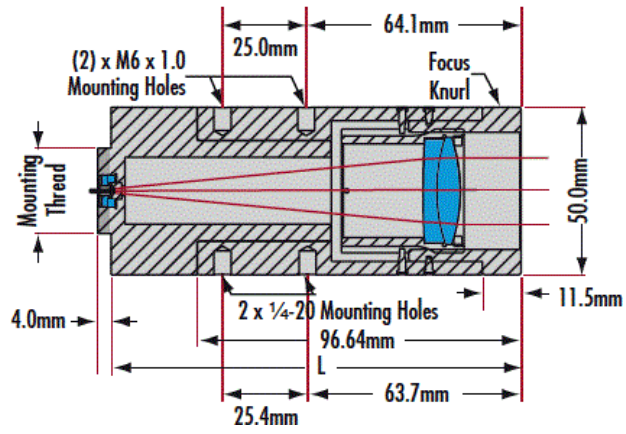

Technical Information

Complete Beam Expander

Products

DWL (nm)	Expansion Power	Wavelength Range (nm)	Entrance Aperture (mm)	Exit Aperture (mm)	Substrate	Stock Number	Price	Buy
633	3X	450 - 750	2	27	Optical Glass	#58-208	€505,00 Volume Pricing	2 In Stock
633	5X	450 - 750	2	27	Optical Glass	#55-577	€540,00 Volume Pricing	9 In Stock
633	10X	450 - 750	2	27	Optical Glass	#55-578	€565,00 Volume Pricing	15 In Stock
633	15X	450 - 750	2	27	Optical Glass	#58-209	€630,00 Volume Pricing	12 In Stock
633	20X	450 - 750	2	27	Optical Glass	#55-579	€810,00 Volume Pricing	8 In Stock

Copyright 2025 | Edmund Optics BV, De Maas 22B, 5684 PL Best, The Netherlands

Phone: 1-800-363-1992 :

www.edmundoptics.com