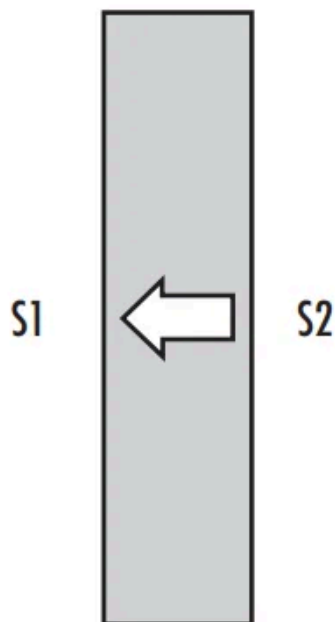

Mount Thickness (mm):

5.0

Environmental Durability:

Humidity per MIL-STD-810H, Section 507.6
Temperature per MIL-STD-810H, Section 501.7
and 502.7

Technical Information

This graph is an example of a standard notch filter transmission curve. For specific wavelength data, please refer to the curve PDF attached to each respective part.

applied to S2.

Products

Dia. (mm)	CWL (nm)	FWHM (nm)	Transmission Wavelength (nm)	Stock Number	Price	Buy
12.50	355.00	17.80	325 - 475	#67-106	€320,00 Volume Pricing	3 In Stock
12.50	405.00	20.20	325 - 540	#67-107	€320,00 Volume Pricing	2 In Stock
12.50	488.00	24.40	365 - 650	#67-108	€320,00 Volume Pricing	4 In Stock
12.50	514.50	25.70	385 - 685	#67-109	€320,00 Volume Pricing	20+ In Stock
12.50	532.00	26.60	400 - 700	#67-110	€320,00 Volume Pricing	4 In Stock
12.50	632.80	31.60	475 - 845	#67-111	€320,00 Volume Pricing	5 In Stock
12.50	785.00	39.20	585 - 1045	#67-112	€320,00 Volume Pricing	20+ In Stock
12.50	808.00	40.00	600 - 1070	#86-700	€320,00 Volume Pricing	3 In Stock
12.50	830.00	42.00	625 - 1100	#86-701	€320,00 Volume Pricing	1 In Stock
12.50	980.00	49.00	735 - 1300	#67-113	€320,00 Volume Pricing	3 In Stock
12.50	1,030.00	51.50	800 - 1400	#39-383	€320,00 Volume Pricing	2 In Stock
12.50	1,064.00	53.20	800 - 1400	#67-114	€320,00 Volume Pricing	5 In Stock
25.00	355.00	17.80	325 - 475	#67-115	€465,00 Volume Pricing	2 In Stock
25.00	405.00	20.20	325 - 540	#67-116	€465,00 Volume Pricing	5 In Stock
25.00	488.00	24.40	365 - 650	#67-117	€465,00 Volume Pricing	5 In Stock
25.00	514.50	25.70	385 - 685	#67-118	€465,00 Volume Pricing	9 In Stock