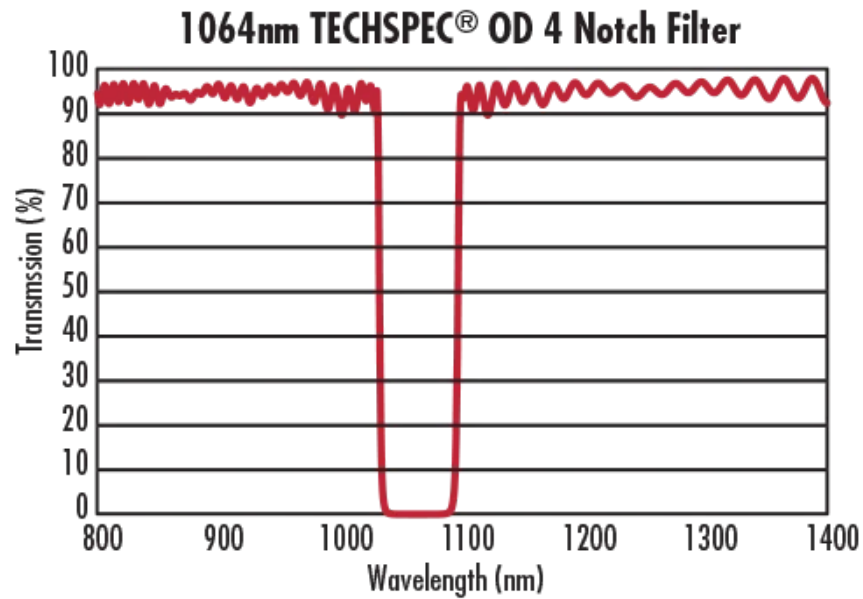

[All Products](#) / [Optics](#) / [Optical Filters](#) / [Notch Filters](#)

TECHSPEC® OD 4.0 Notch Filters

- >OD 4.0 Rejection of Laser Wavelength from 355nm to 1064nm
- Broad Transmission Range
- [OD 6.0 Notch Filters Also Available](#)
- Low Cost Alternative to Rugate Notch Filters

Common Specifications

Thickness (mm):	5.00 ±0.1	Construction:	Mounted in Black Anodized Ring
Physical Durability:	Adhesion per MIL-PRF-13830B, Section C.4.5.12 Moderate abrasion per MIL-PRF-13830B, Section C.4.5.11 Cleaning per MIL-C-48497A Section 4.5.4.2	Substrate Thickness (mm):	3.5 ±0.5
Optical Density OD (Average):	≥4.0	Coating:	Hard Coated
Surface Quality:	60-40	Transmission (%):	90
Reflection at CWL (%):	99	Transmitted Wavefront, RMS:	<1λ

Mount Thickness (mm):

5.0

Environmental Durability:

Humidity per MIL-STD-810H, Section 507.6
Temperature per MIL-STD-810H, Section 501.7
and 502.7

Technical Information

This graph is an example of a standard notch filter transmission curve. For specific wavelength data, please refer to the curve PDF attached to each respective part.