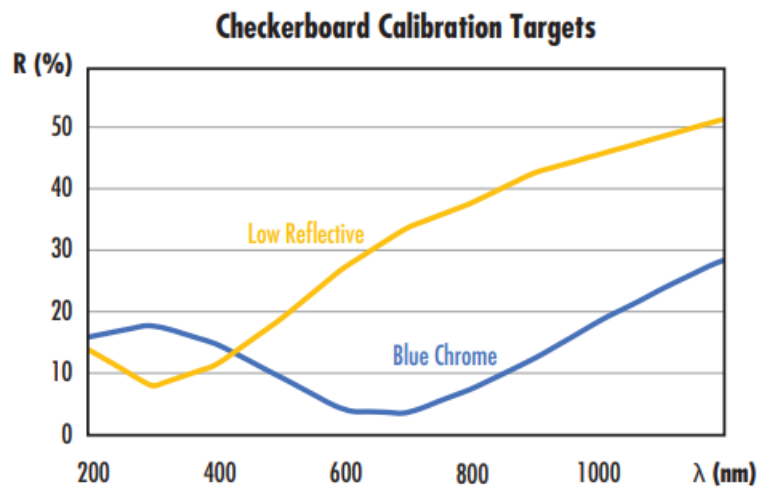

[All Products](#) / [Test Targets](#) / [Distortion Test Targets](#)

Checkerboard Calibration Targets

- Chrome Pattern on Dimensionally Stable Substrates (Opal and Glass)
- Optimized for Reflective Illumination Calibration of Imaging Systems
- Various Sizes for Small or Large Field of Views

Common Specifications

Physical & Mechanical Properties

Thickness (mm):	1.52 ±0.10
-----------------	------------

Technical Information

Products

Title	Stock Number	Price	Buy
20 x 20mm Opal Checkerboard Target	#12-197	€510,00 Volume Pricing	4 In Stock
20 x 20mm Opal Checkerboard Target NIST Certified	#20-283	€935,00 Volume Pricing	1 In Stock
20 x 20mm Glass Checkerboard Target	#15-974	€555,00 Volume Pricing	5 In Stock
20 x 20mm Glass Checkerboard Target NIST Certified	#29-425	€980,00 Volume Pricing	1 In Stock
30 x 30mm Opal Checkerboard Target	#12-198	€510,00 Volume Pricing	1 In Stock
30 x 30mm Opal Checkerboard Target NIST Certified	#29-426	€935,00 Volume Pricing	Contact Us
30 x 30mm Glass Checkerboard Target	#15-975	€555,00 Volume Pricing	3 In Stock
30 x 30mm Glass Checkerboard Target NIST Certified	#29-427	€980,00 Volume Pricing	2 In Stock
40 x 40mm Opal Checkerboard Target	#12-199	€695,00 Volume Pricing	5 In Stock
40 x 40mm Opal Checkerboard Target NIST Certified	#29-428	€1.115,00 Volume Pricing	1 In Stock
40 x 40mm Glass Checkerboard Target	#15-976	€735,00 Volume Pricing	1 In Stock
40 x 40mm Glass Checkerboard Target NIST Certified	#29-429	€1.160,00 Volume Pricing	1 In Stock
50 x 50mm Opal Checkerboard Target	#12-200	€695,00 Volume Pricing	2 In Stock
50 x 50mm Opal Checkerboard Target NIST Certified	#29-430	€1.115,00 Volume Pricing	1 In Stock
50 x 50mm Glass Checkerboard Target	#15-977	€735,00 Volume Pricing	2 In Stock
50 x 50mm Glass Checkerboard Target NIST Certified	#29-431	€1.160,00 Volume Pricing	1 In Stock
60 x 60mm Opal Checkerboard Target	#12-201	€875,00 Volume Pricing	2 In Stock